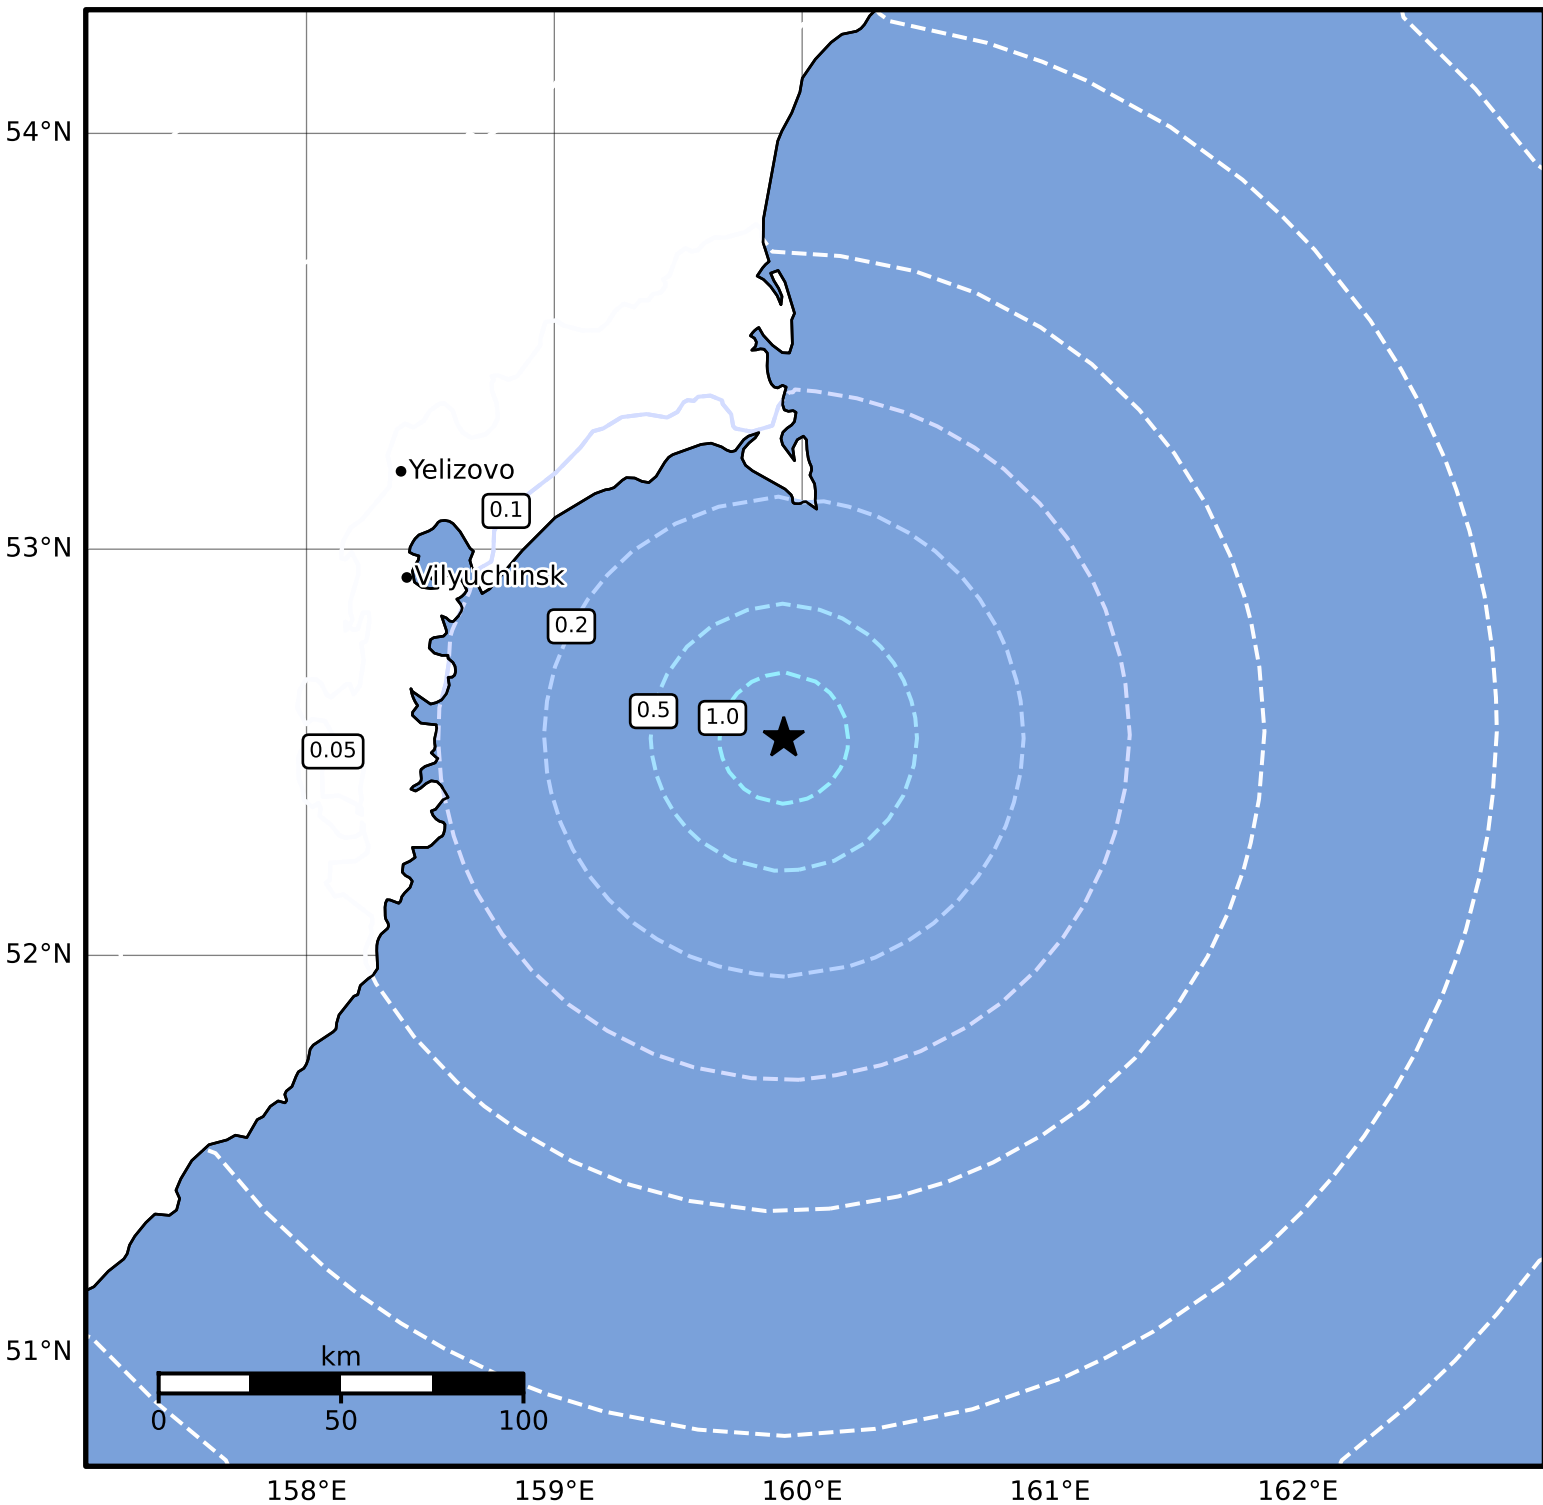

Peak Ground Acceleration Map Alaska Earthquake Center  
ShakeMap: 113 km (70 miles) SE of Petropavlovsk, Kamchatka  
Aug 17, 2024 19:10:27 UTC M4.5 N52.54 E159.93 Depth: 24.1km ID:ak024ako2r4g

Scale based on Worden et al. (2012)

Version 1: Processed 2024-08-17T19:16:41Z

△ Seismic Instrument ○ Reported Intensity

★ Epicenter