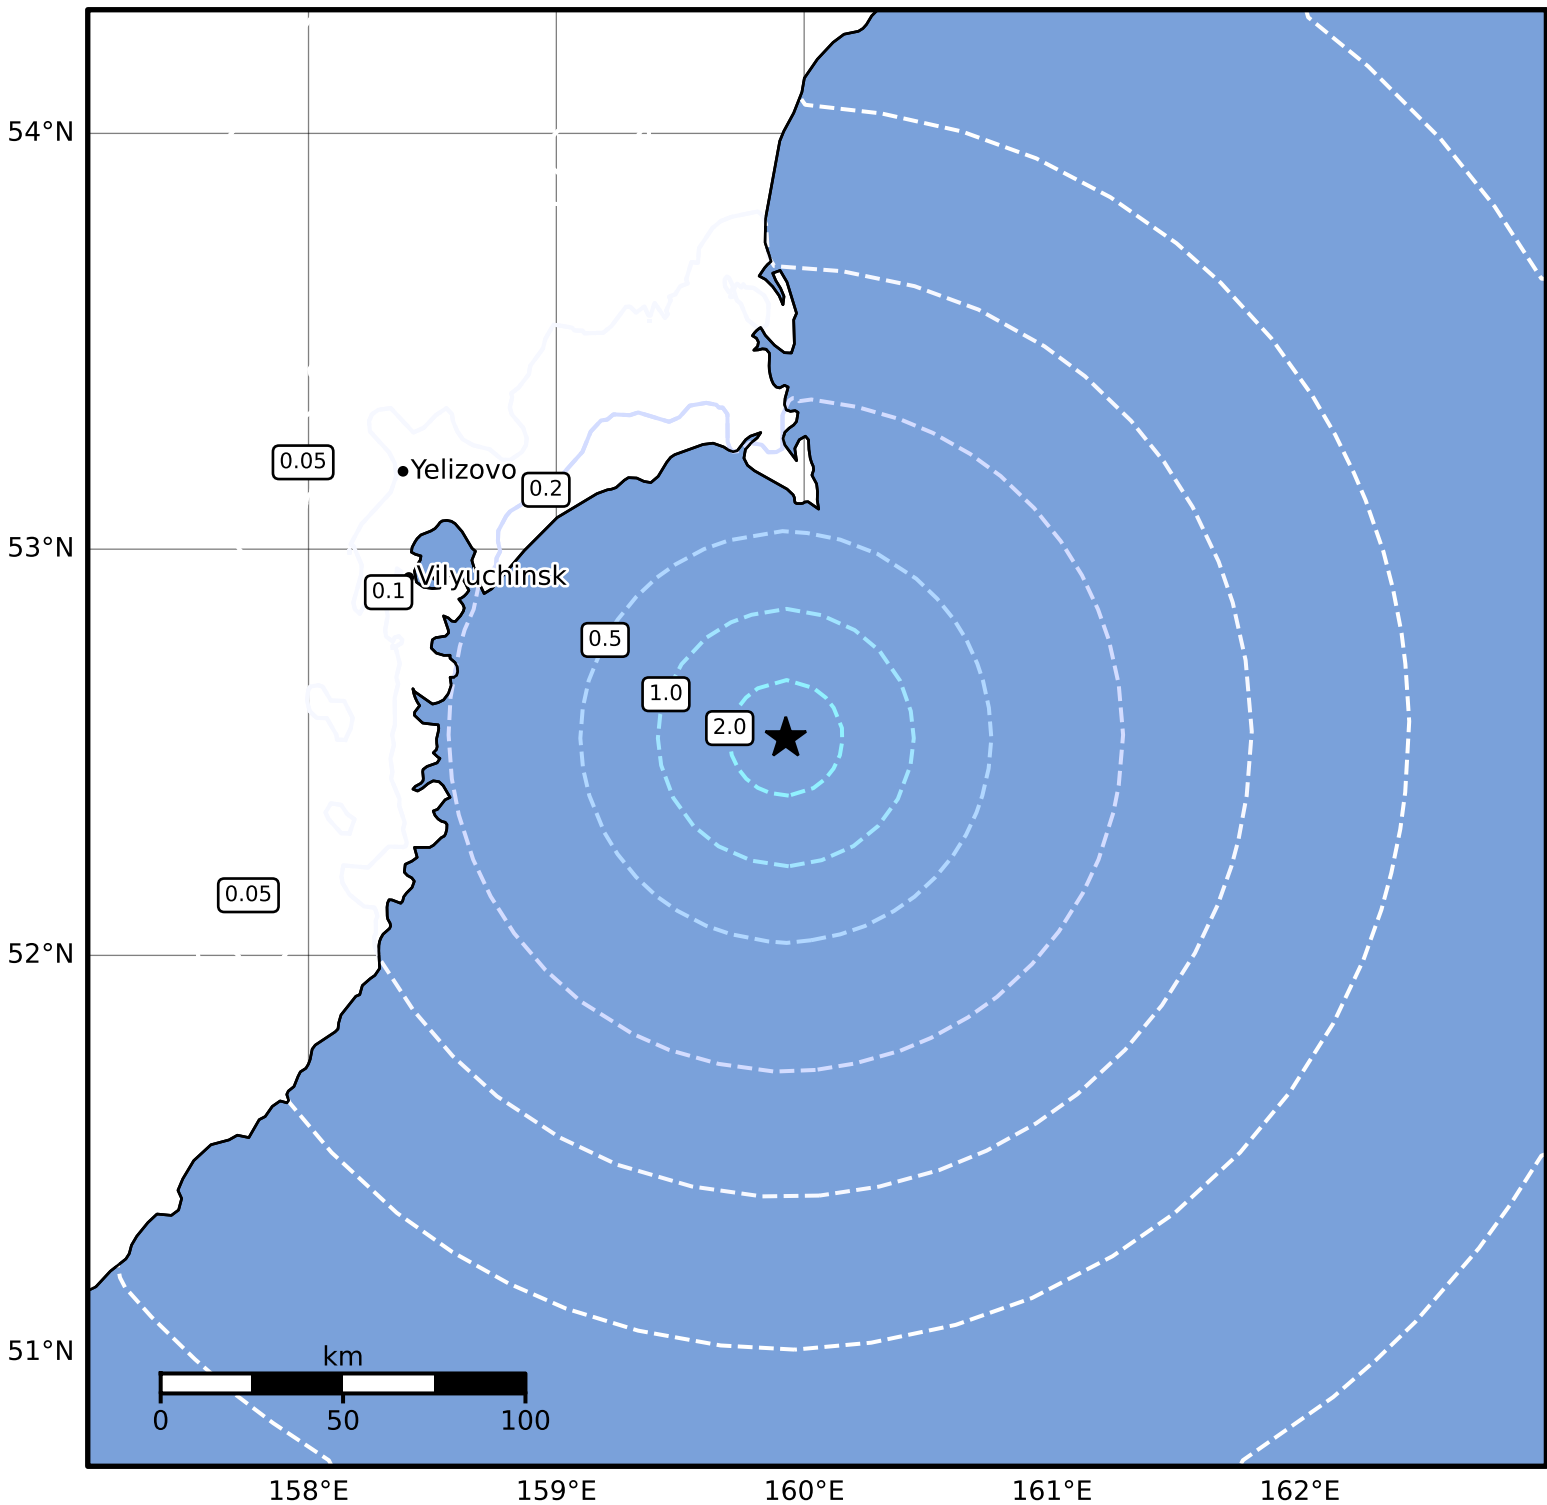

0.3 Second Peak Spectral Acceleration Map Alaska Earthquake Center  
ShakeMap: 113 km (70 miles) SE of Petropavlovsk, Kamchatka  
Aug 17, 2024 19:10:27 UTC M4.5 N52.54 E159.93 Depth: 24.1km ID:ak024ako4g

SA(0.3) (%g)	0.1	0.2	0.5	1	2	5	10	20	50	100	200
--------------	-----	-----	-----	---	---	---	----	----	----	-----	-----

Scale based on Worden et al. (2012)

Version 1: Processed 2024-08-17T19:16:41Z

△ Seismic Instrument ○ Reported Intensity

★ Epicenter