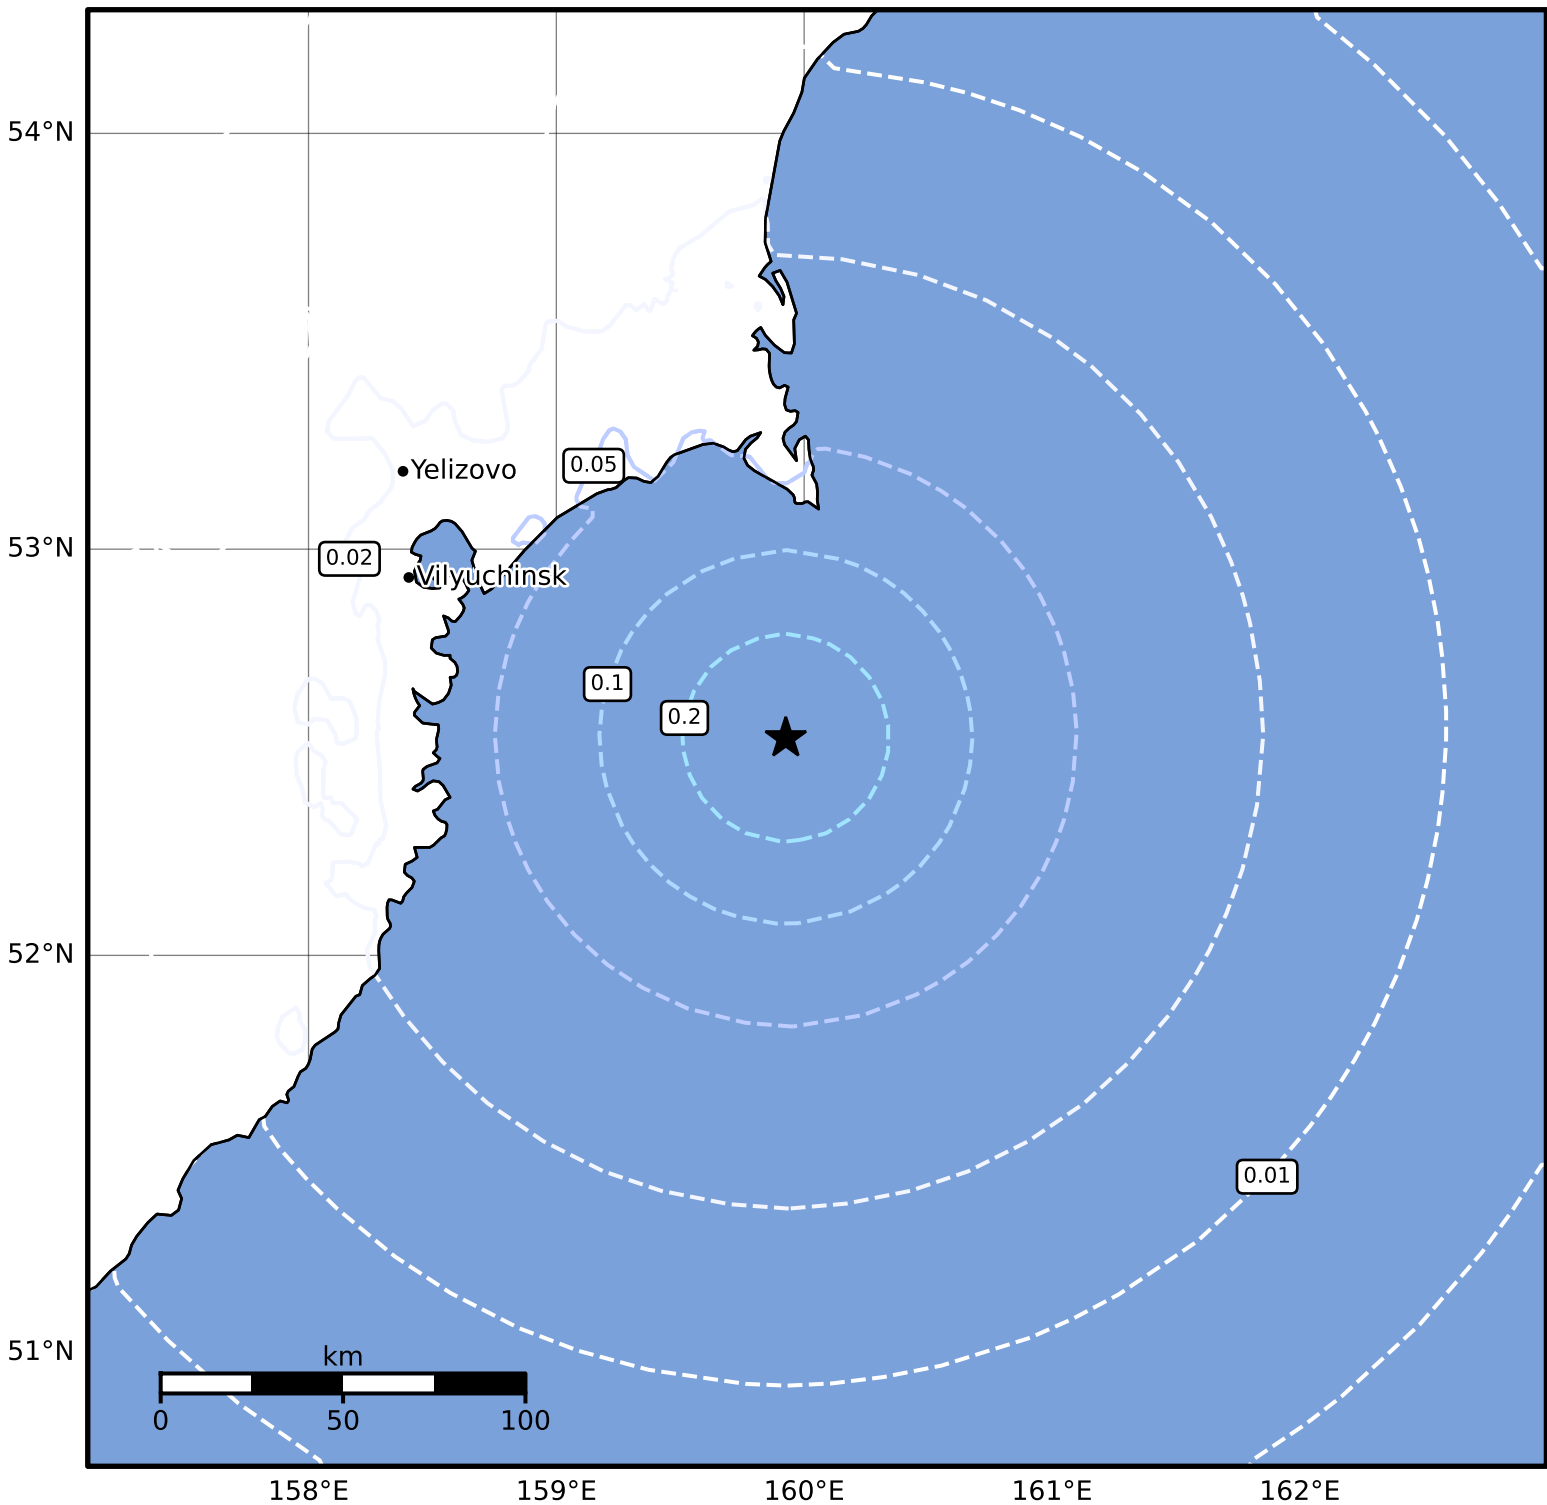

1.0 Second Peak Spectral Acceleration Map Alaska Earthquake Center
ShakeMap: 113 km (70 miles) SE of Petropavlovsk, Kamchatka
Aug 17, 2024 19:10:27 UTC M4.5 N52.54 E159.93 Depth: 24.1km ID:ak024ako4g

Scale based on Worden et al. (2012)

Version 1: Processed 2024-08-17T19:16:41Z

△ Seismic Instrument ○ Reported Intensity

★ Epicenter