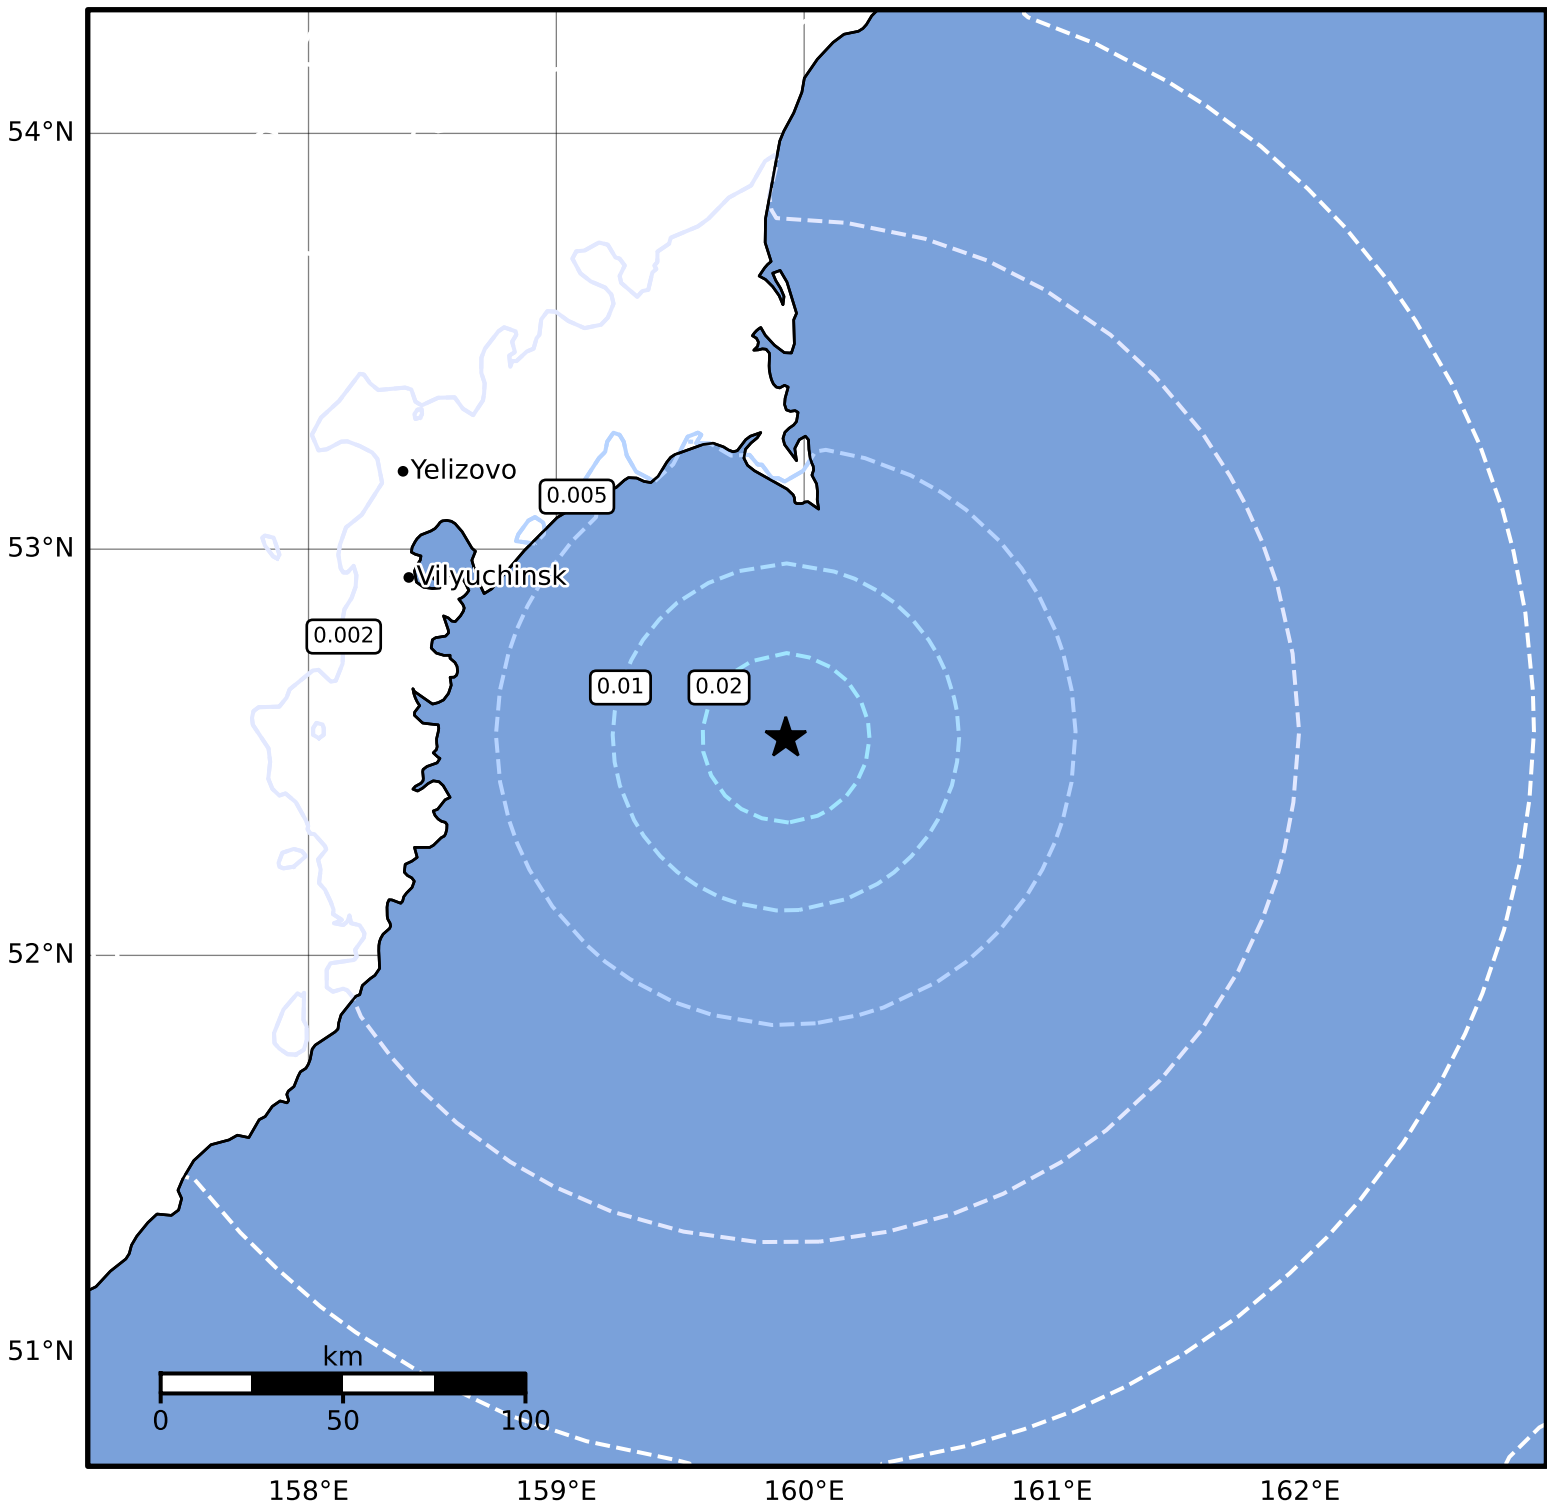

3.0 Second Peak Spectral Acceleration Map Alaska Earthquake Center  
ShakeMap: 113 km (70 miles) SE of Petropavlovsk, Kamchatka  
Aug 17, 2024 19:10:27 UTC M4.5 N52.54 E159.93 Depth: 24.1km ID:ak024ako4g

SA(3.0) (%g)	0.1	0.2	0.5	1	2	5	10	20	50
--------------	-----	-----	-----	---	---	---	----	----	----

Scale based on Worden et al. (2012)

Version 1: Processed 2024-08-17T19:16:41Z

△ Seismic Instrument ○ Reported Intensity

★ Epicenter