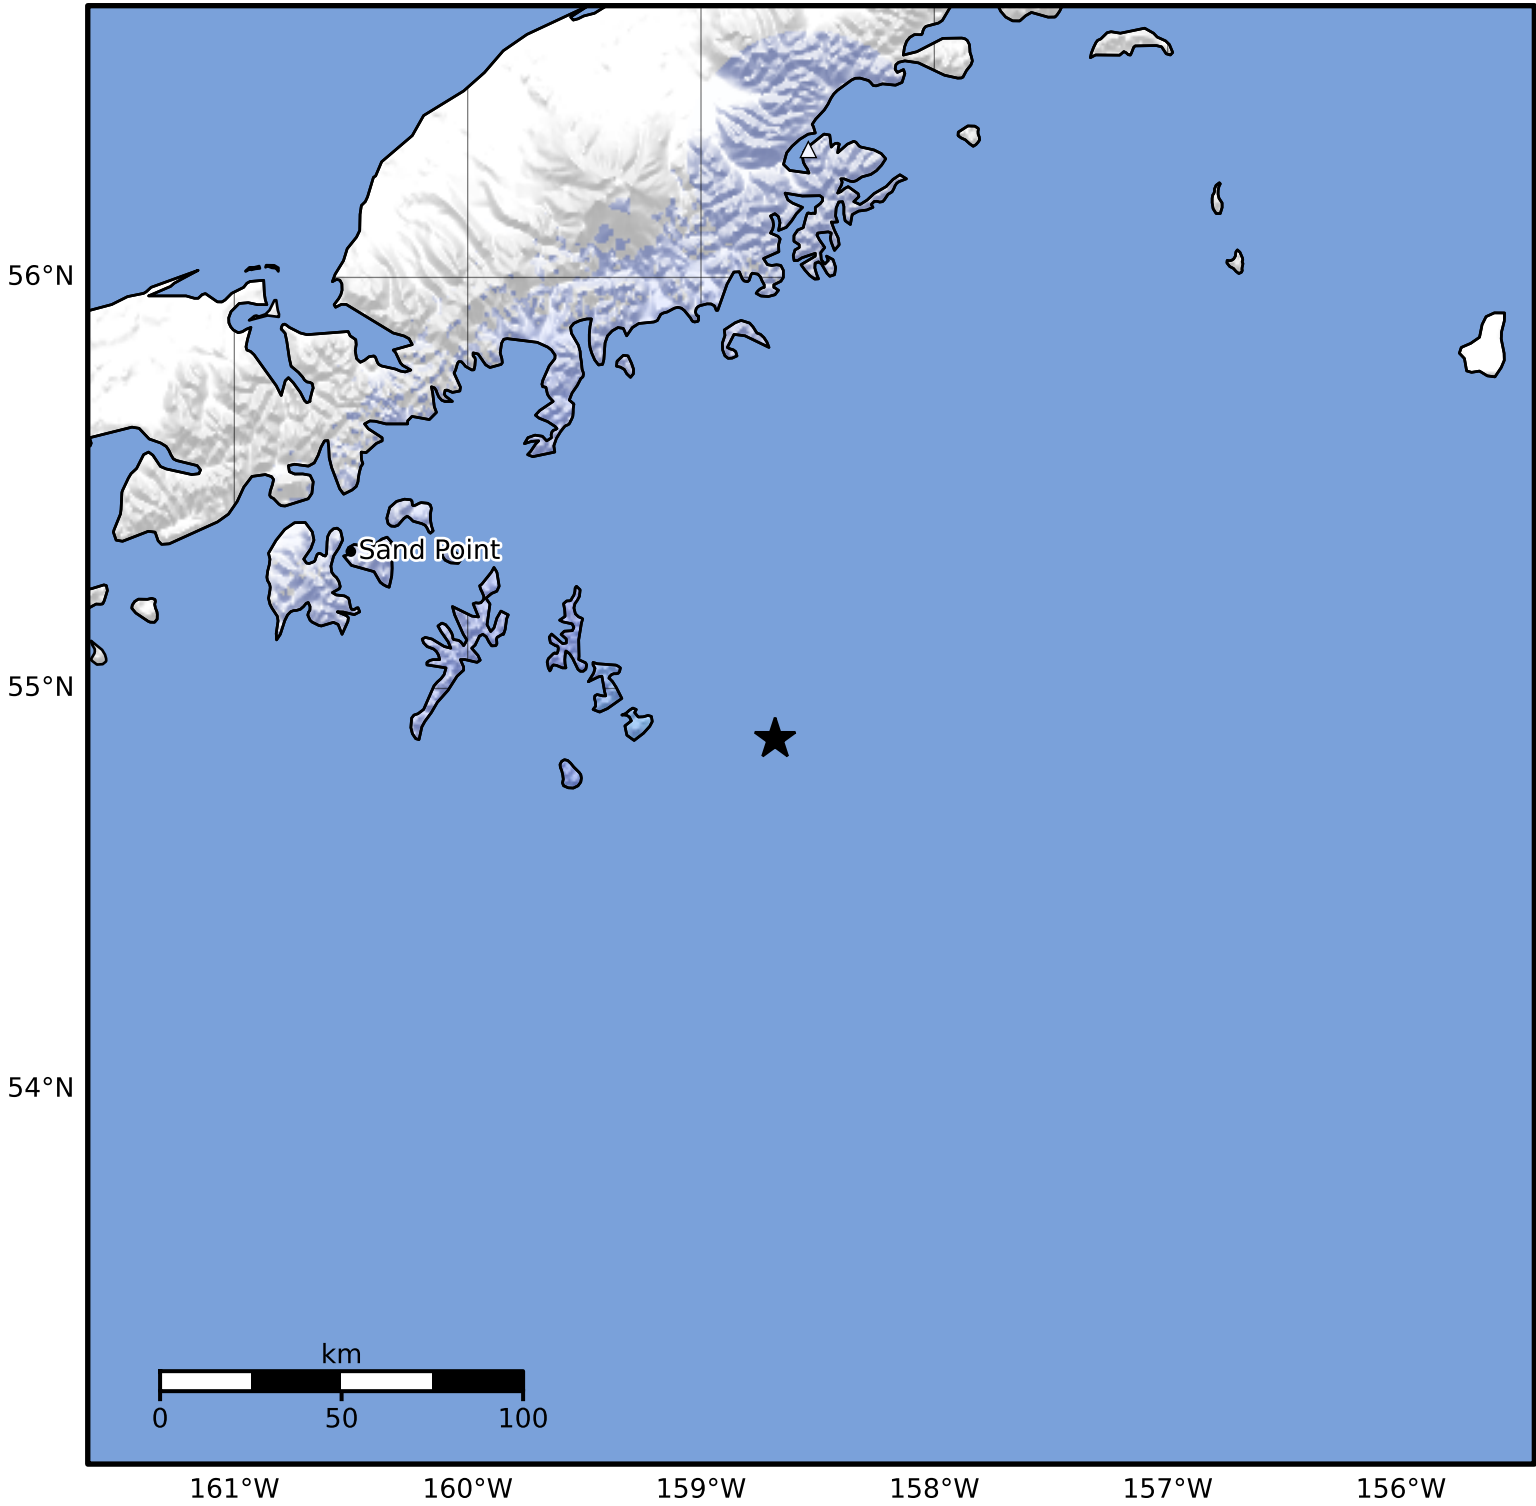

Macroseismic Intensity Map Alaska Earthquake Center
 ShakeMap: 118 km (73 miles) SSE of Perryville
 Sep 07, 2024 23:42:56 UTC M3.6 N54.88 W158.68 Depth: 48.6km ID:ak024bjhu6mh

SHAKING	Not felt	Weak	Light	Moderate	Strong	Very strong	Severe	Violent	Extreme
DAMAGE	None	None	None	Very light	Light	Moderate	Moderate/heavy	Heavy	Very heavy
PGA(%g)	<0.0464	0.297	2.76	6.2	11.5	21.5	40.1	74.7	>139
PGV(cm/s)	<0.0215	0.135	1.41	4.65	9.64	20	41.4	85.8	>178
INTENSITY	I	II-III	IV	V	VI	VII	VIII	IX	X+

Scale based on Worden et al. (2012)

Version 1: Processed 2024-09-07T23:46:58Z

△ Seismic Instrument ○ Reported Intensity

★ Epicenter