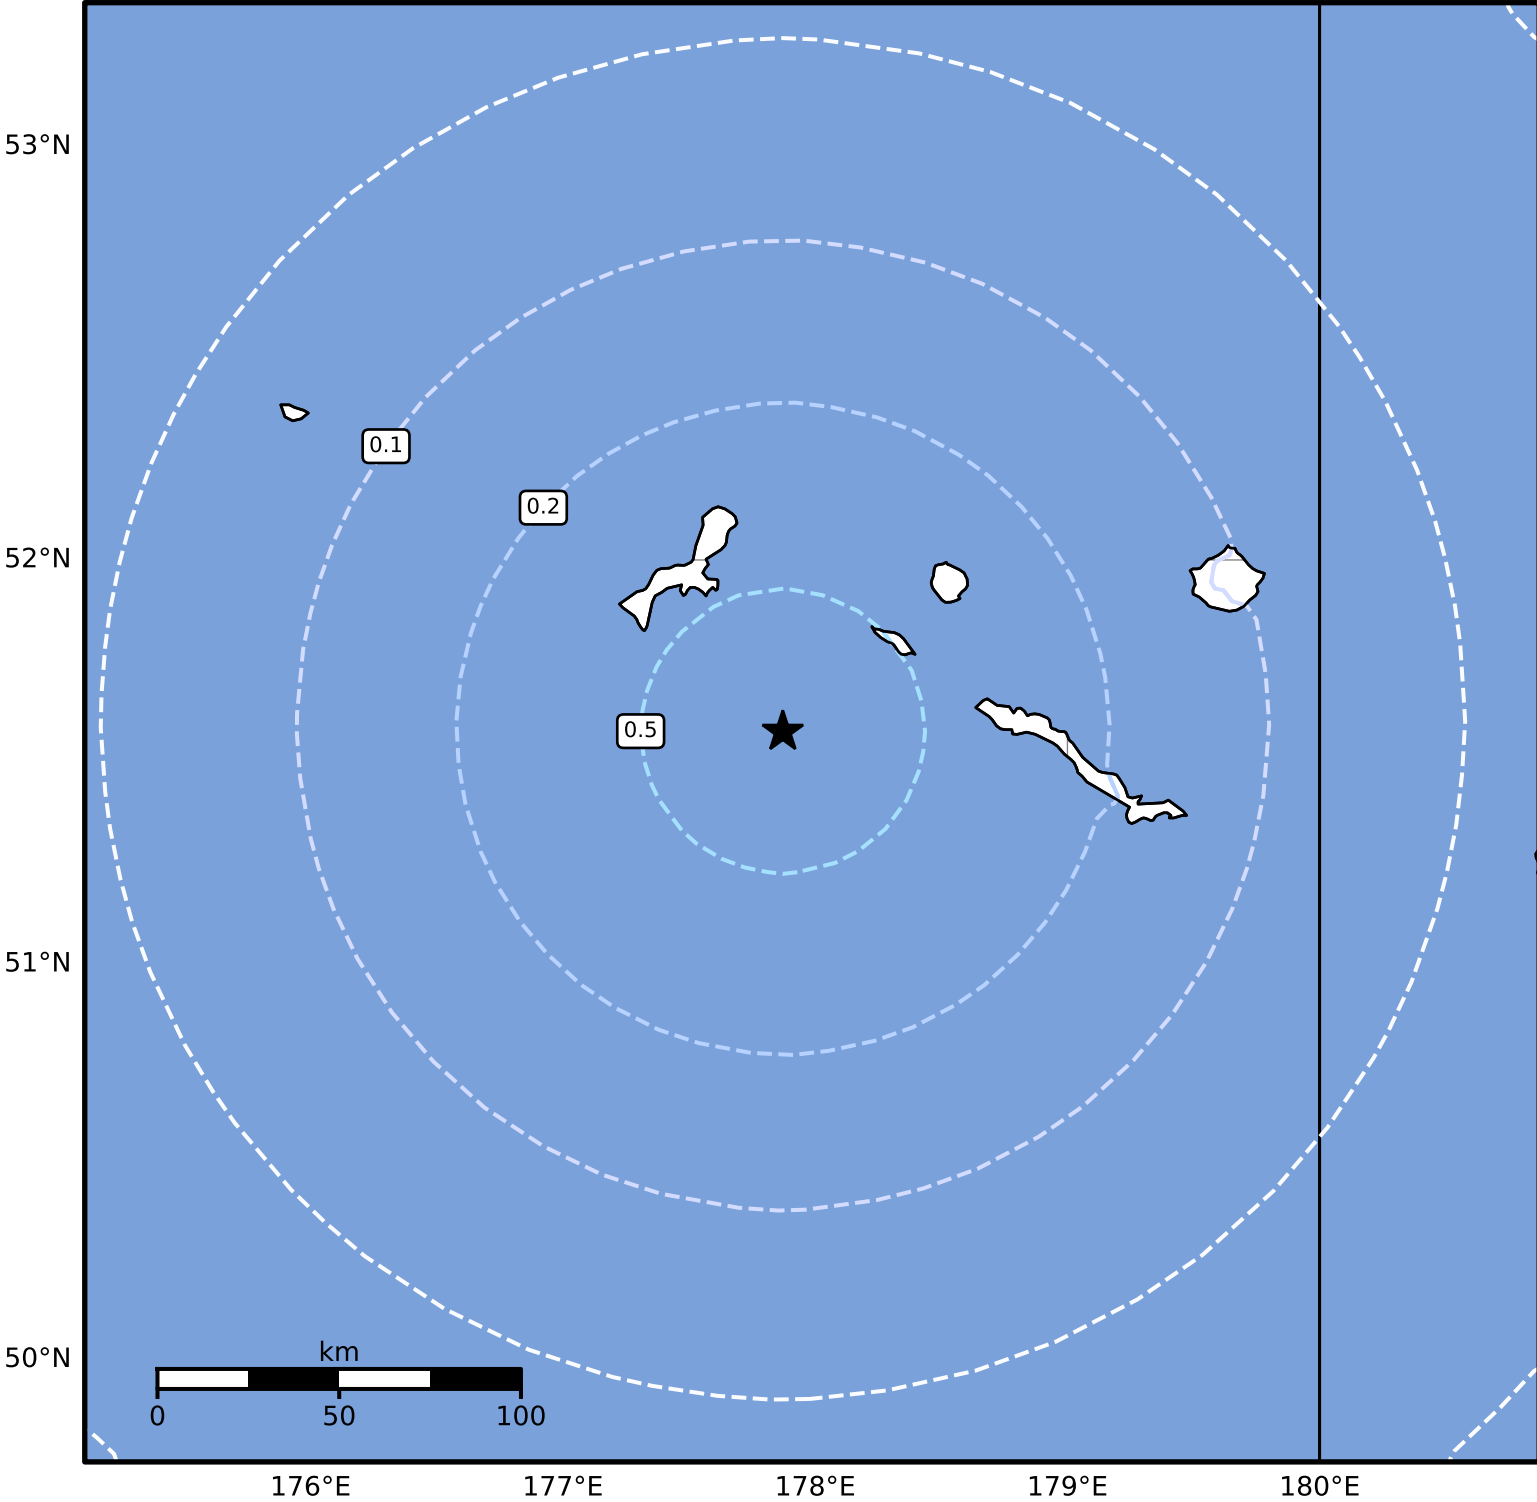

Peak Ground Acceleration Map Alaska Earthquake Center  
ShakeMap: 78 km (48 miles) W of Amchitka  
Sep 09, 2024 16:25:17 UTC M4.0 N51.58 E177.87 Depth: 56.6km ID:ak024bmon57b

PGA (%g)	0.1	0.2	0.5	1	2	5	10	20	50	100	200
----------	-----	-----	-----	---	---	---	----	----	----	-----	-----

Scale based on Worden et al. (2012)

Version 2: Processed 2024-09-09T22:15:56Z

△ Seismic Instrument ○ Reported Intensity

★ Epicenter