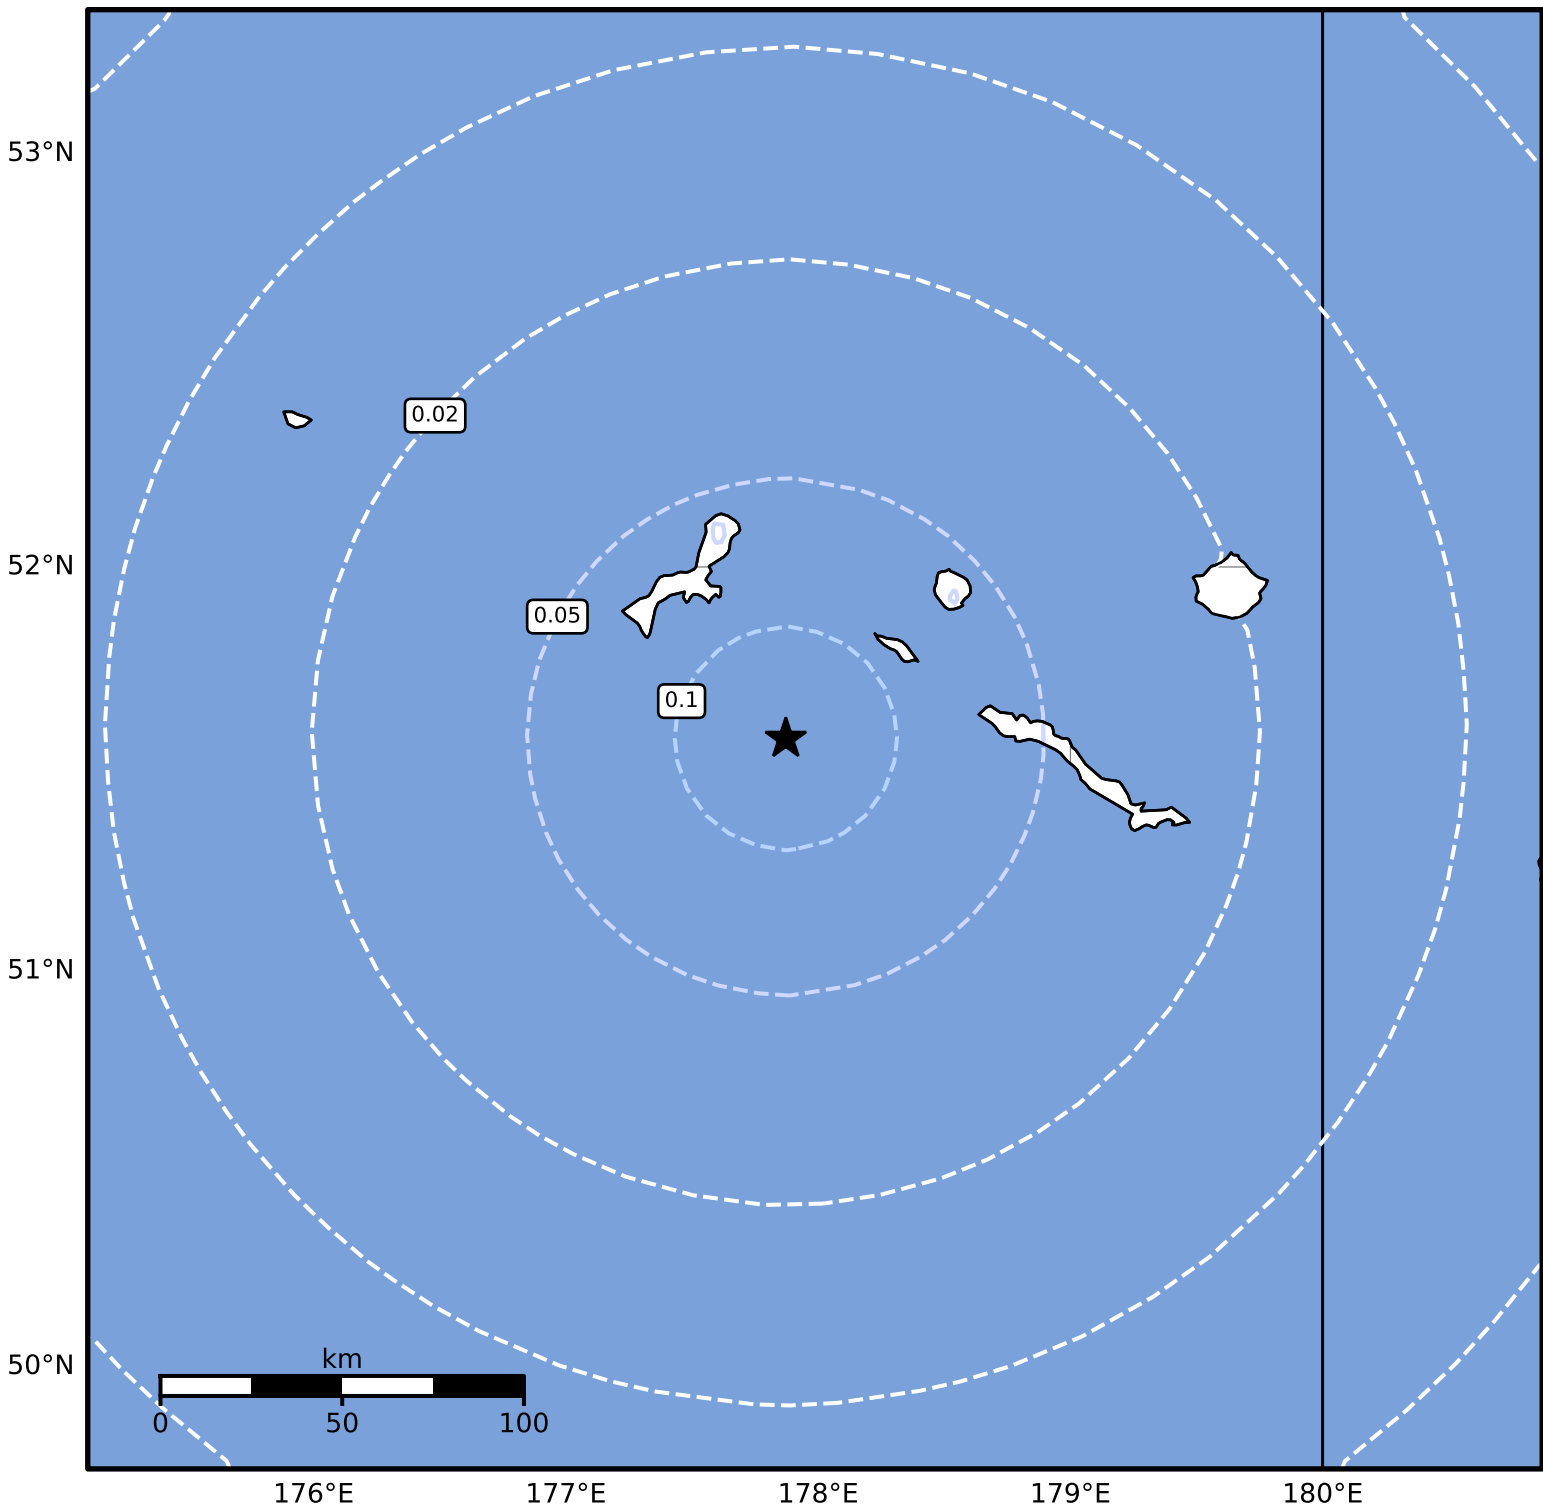

Peak Ground Velocity Map Alaska Earthquake Center
ShakeMap: 78 km (48 miles) W of Amchitka
Sep 09, 2024 16:25:17 UTC M4.0 N51.58 E177.87 Depth: 56.6km ID:ak024bmon57b

Scale based on Worden et al. (2012)

Version 2: Processed 2024-09-09T22:15:56Z

△ Seismic Instrument ○ Reported Intensity

★ Epicenter