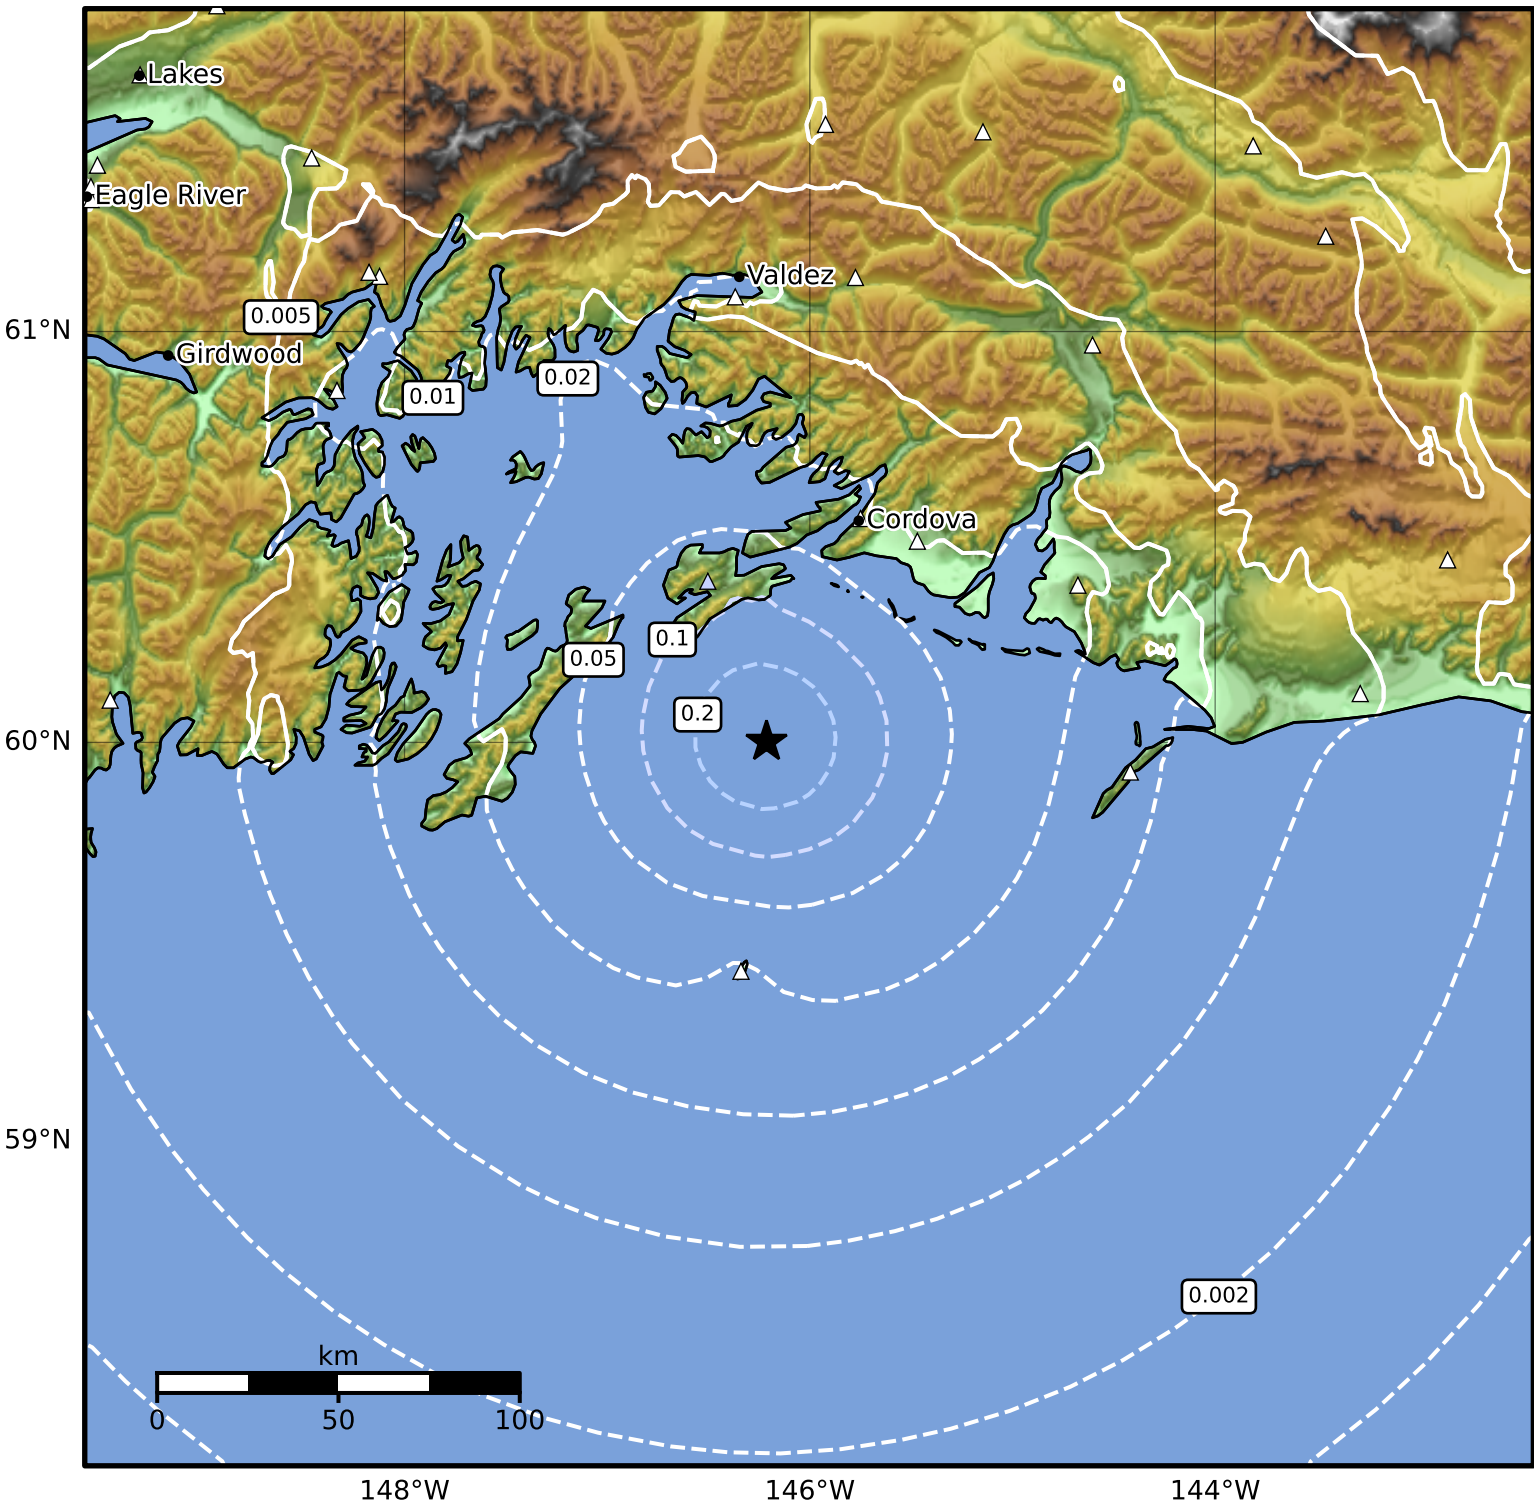

Peak Ground Acceleration Map Alaska Earthquake Center
 ShakeMap: 62 km (39 miles) N of Middleton Island
 Sep 09, 2024 16:55:40 UTC M3.5 N60.00 W146.21 Depth: 20.4km ID:ak024bmotm5n

PGA (%g)	0.1	0.2	0.5	1	2	5	10	20	50	100	200
----------	-----	-----	-----	---	---	---	----	----	----	-----	-----

Scale based on Worden et al. (2012)

Version 1: Processed 2024-09-09T17:05:04Z

△ Seismic Instrument ○ Reported Intensity

★ Epicenter