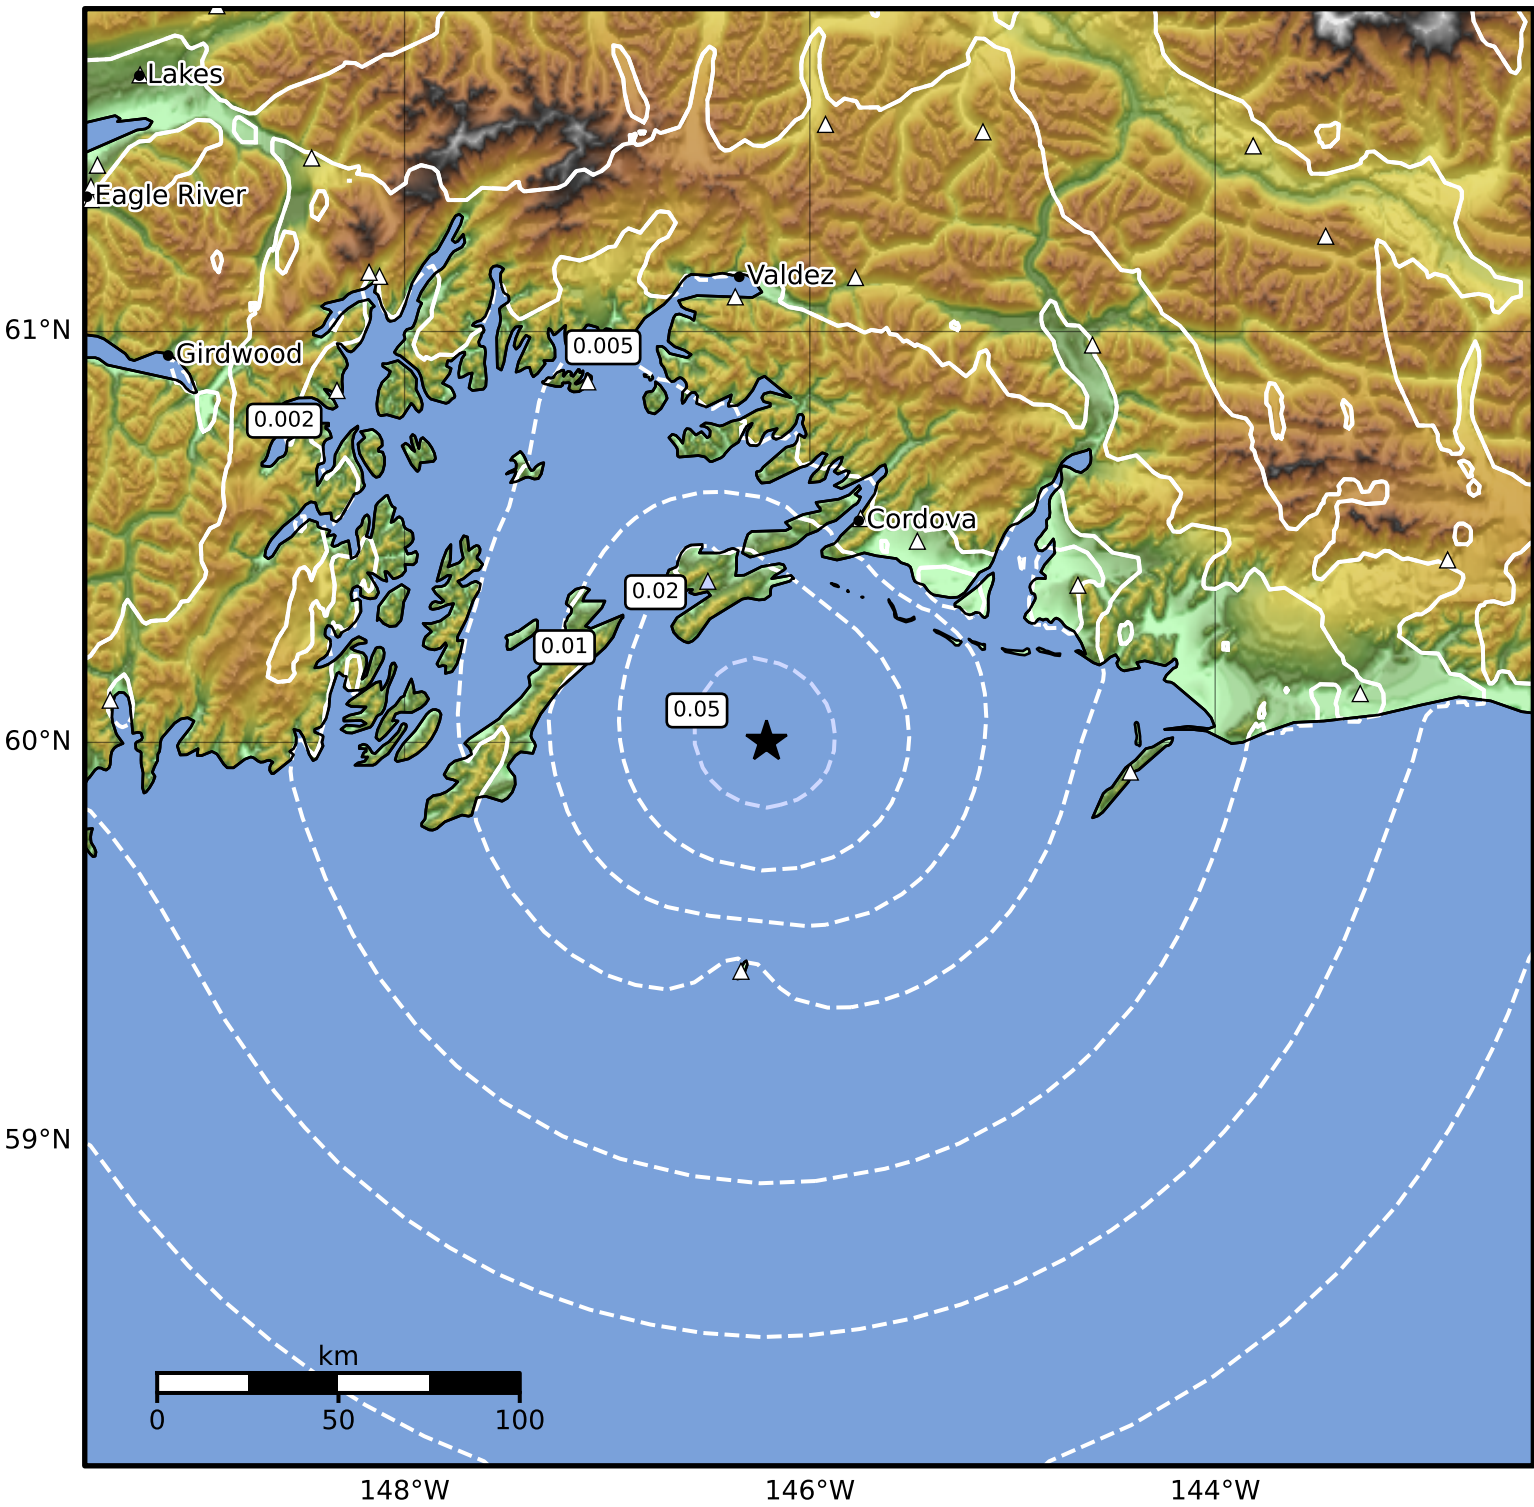

Peak Ground Velocity Map Alaska Earthquake Center
 ShakeMap: 62 km (39 miles) N of Middleton Island
 Sep 09, 2024 16:55:40 UTC M3.5 N60.00 W146.21 Depth: 20.4km ID:ak024bmotm5n

PGV (cm/s)	0.1	0.2	0.5	1	2	5	10	20	50	100	200
------------	-----	-----	-----	---	---	---	----	----	----	-----	-----

Scale based on Worden et al. (2012)

Version 1: Processed 2024-09-09T17:05:04Z

△ Seismic Instrument ○ Reported Intensity

★ Epicenter