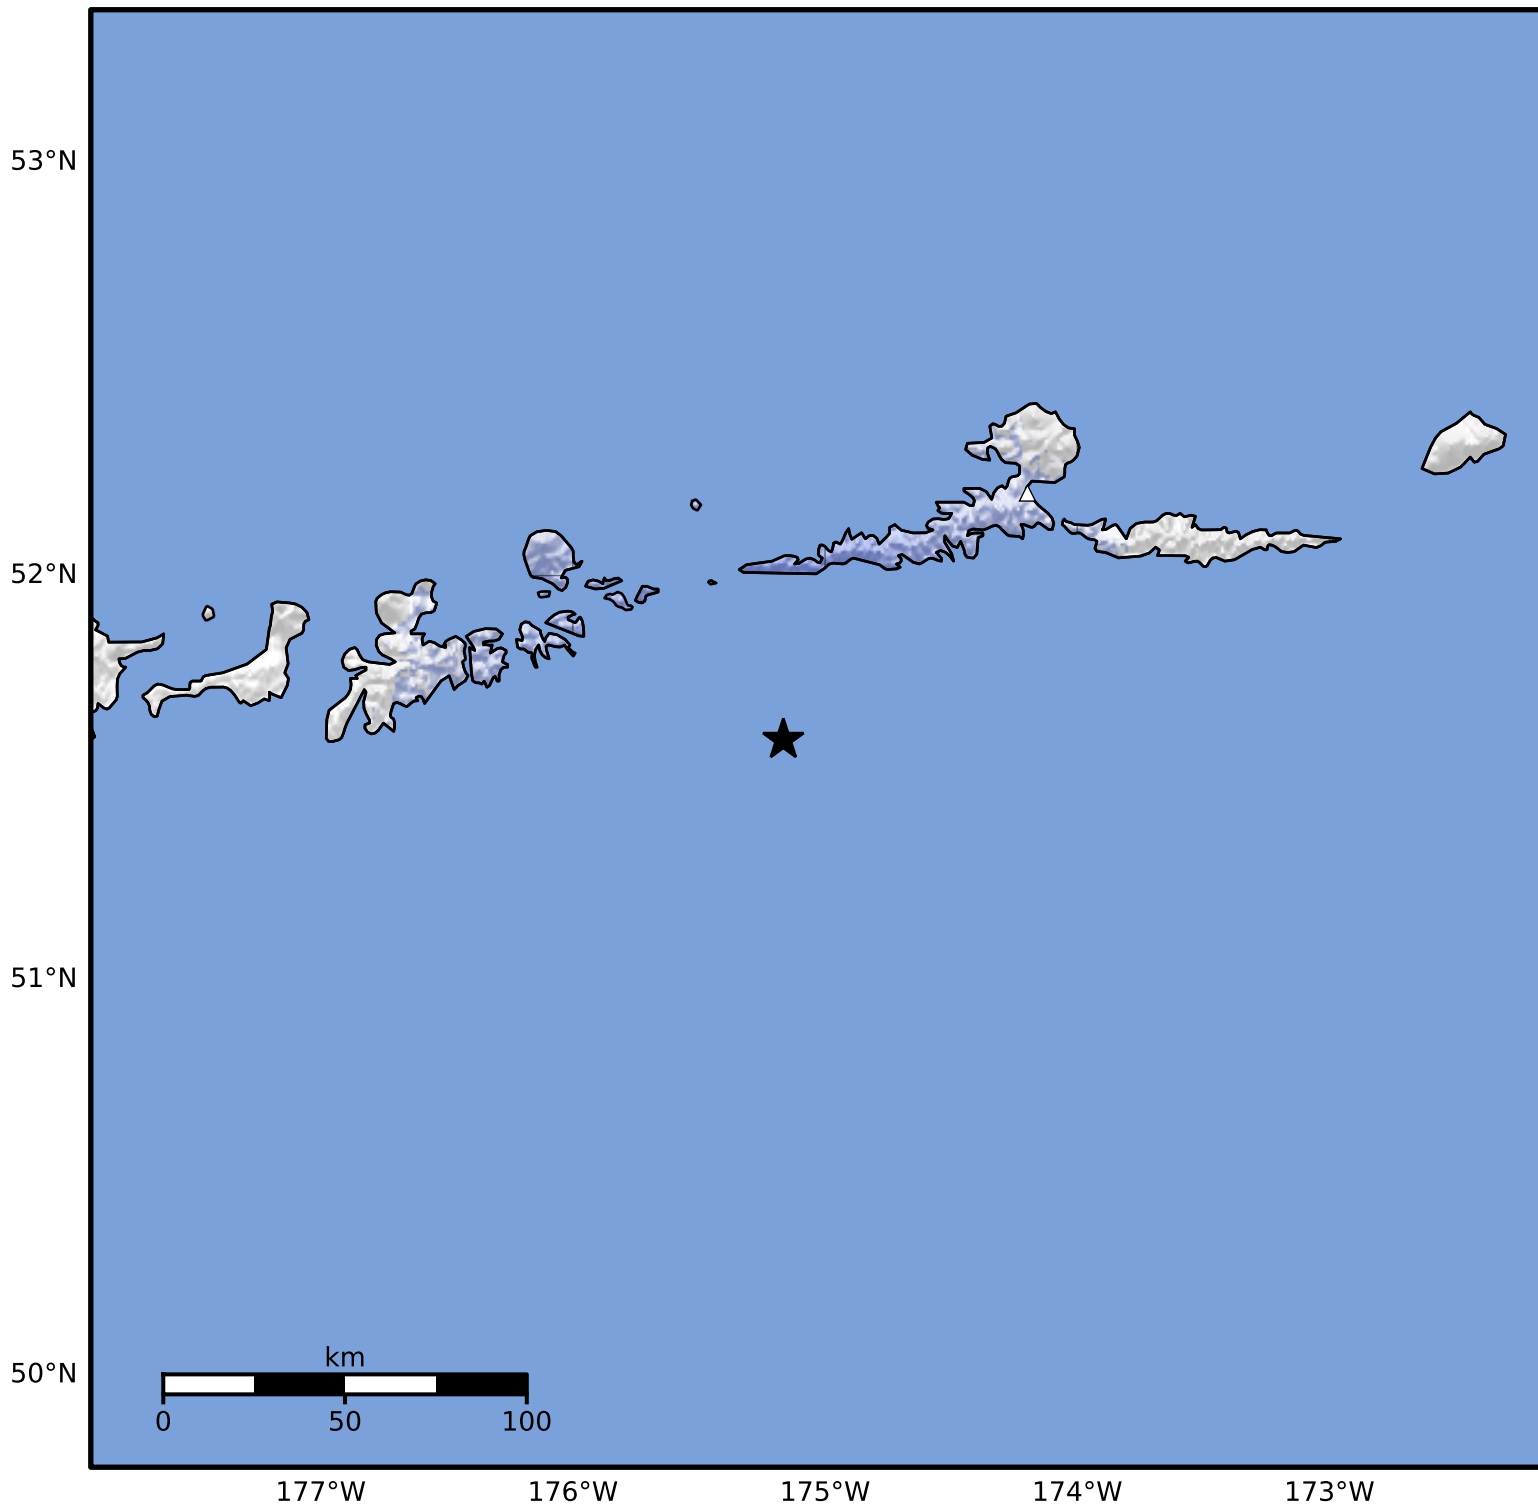

Macroseismic Intensity Map Alaska Earthquake Center
 ShakeMap: 94 km (58 miles) SW of Atka
 Sep 10, 2024 22:48:57 UTC M4.0 N51.60 W175.17 Depth: 26.3km ID:ak024bofw3ks

SHAKING	Not felt	Weak	Light	Moderate	Strong	Very strong	Severe	Violent	Extreme
DAMAGE	None	None	None	Very light	Light	Moderate	Moderate/heavy	Heavy	Very heavy
PGA(%g)	<0.0464	0.297	2.76	6.2	11.5	21.5	40.1	74.7	>139
PGV(cm/s)	<0.0215	0.135	1.41	4.65	9.64	20	41.4	85.8	>178
INTENSITY	I	II-III	IV	V	VI	VII	VIII	IX	X+

Scale based on Worden et al. (2012)

Version 2: Processed 2024-09-11T04:24:13Z

△ Seismic Instrument ○ Reported Intensity

★ Epicenter