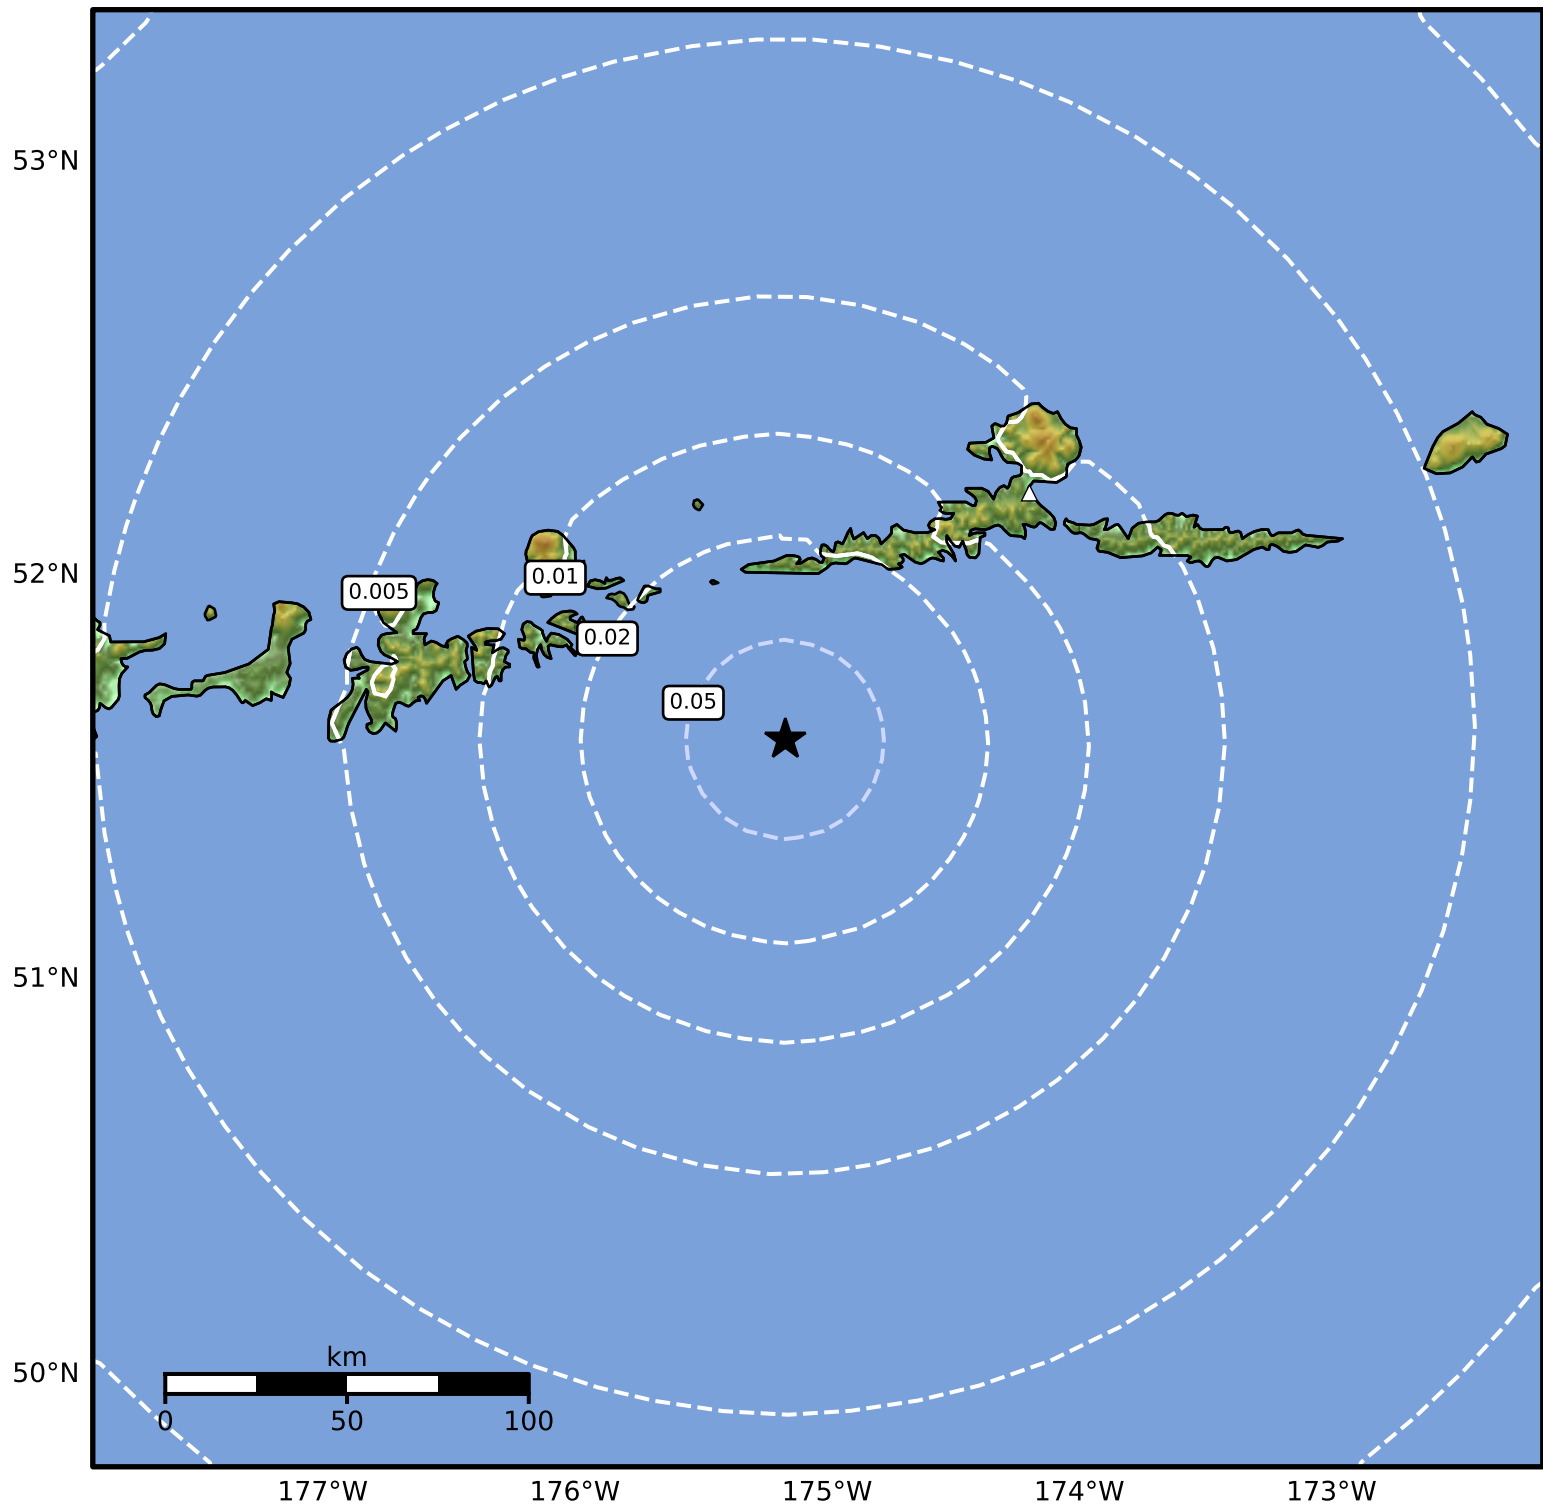

Peak Ground Velocity Map Alaska Earthquake Center  
ShakeMap: 94 km (58 miles) SW of Atka  
Sep 10, 2024 22:48:57 UTC M4.0 N51.60 W175.17 Depth: 26.3km ID:ak024bofw3ks

Scale based on Worden et al. (2012)

Version 2: Processed 2024-09-11T04:24:13Z

△ Seismic Instrument ○ Reported Intensity

★ Epicenter