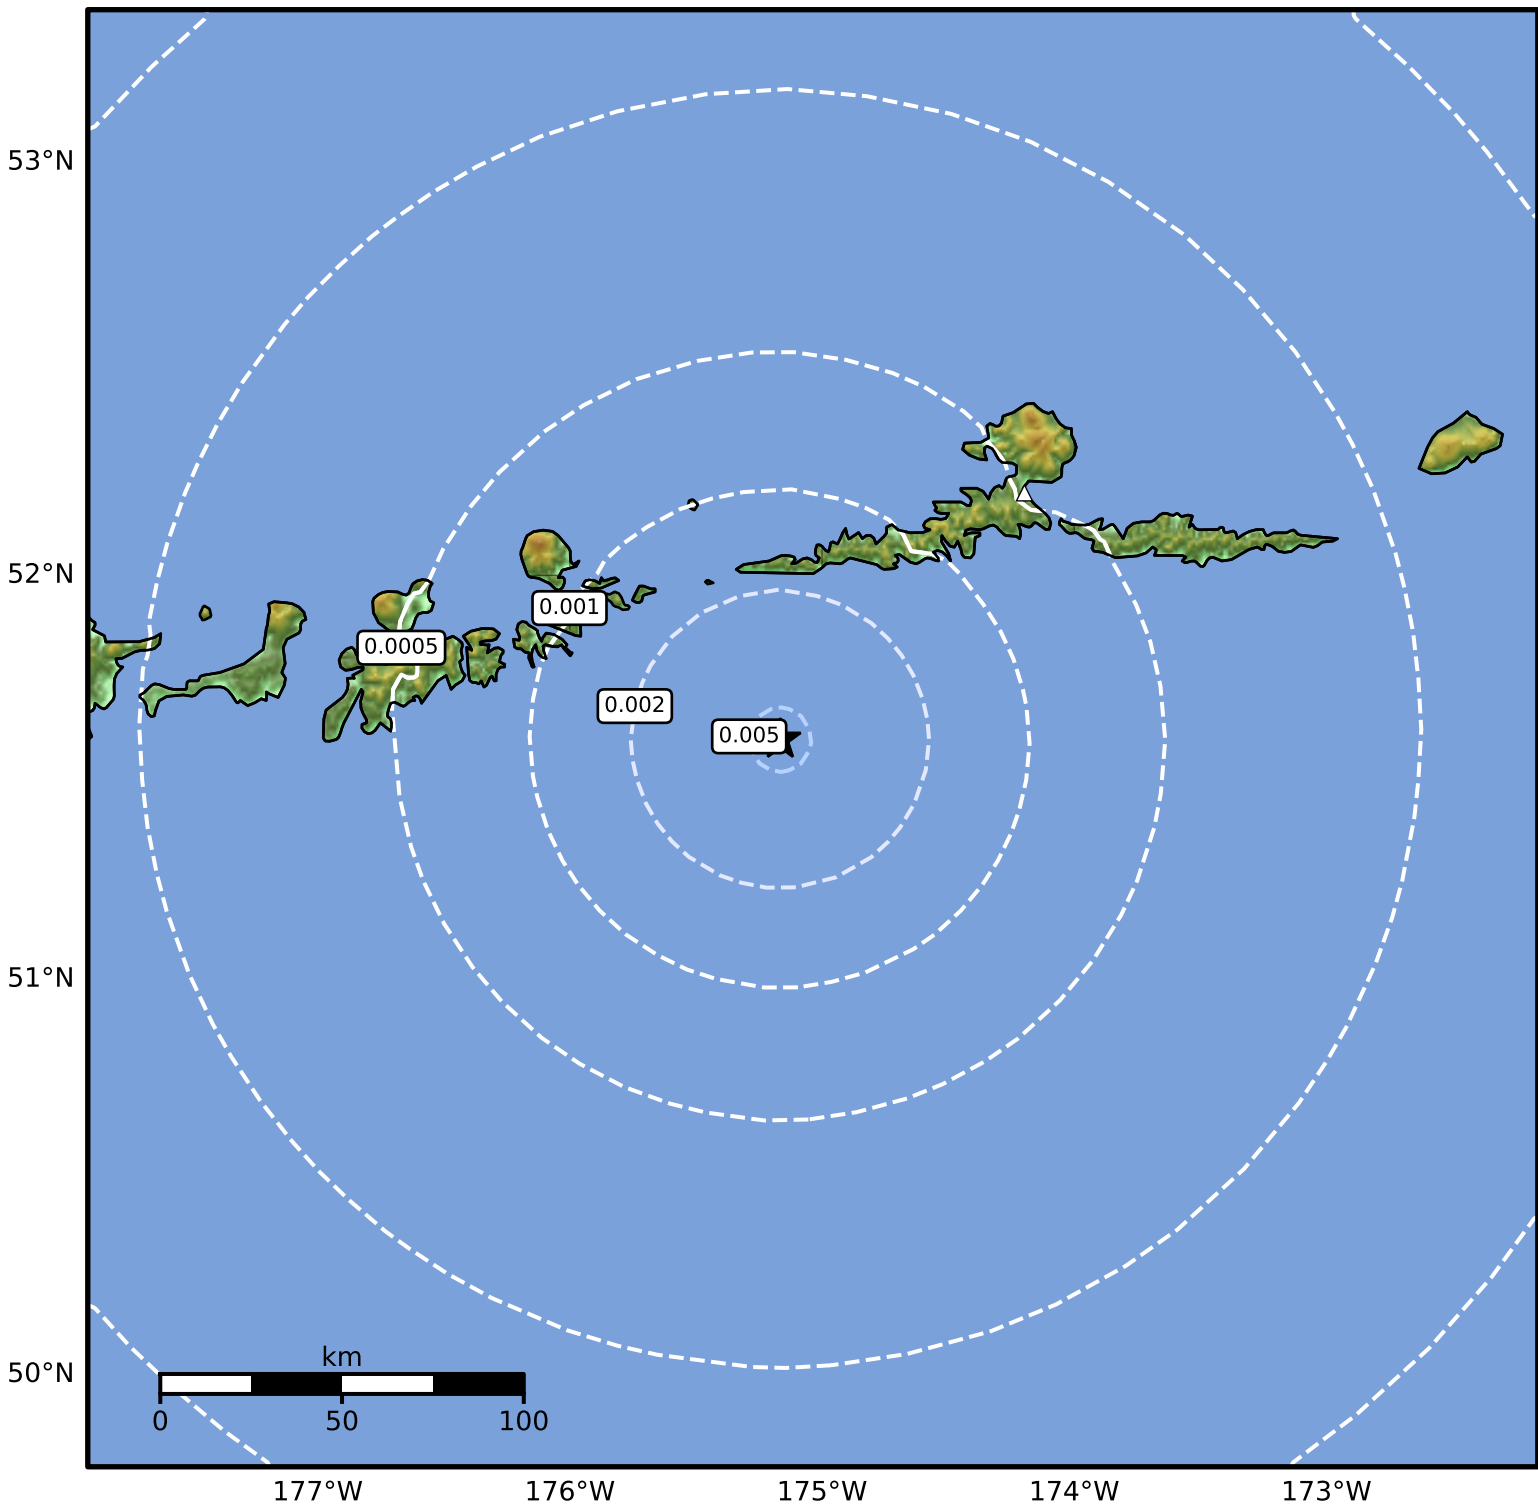

3.0 Second Peak Spectral Acceleration Map Alaska Earthquake Center  
 ShakeMap: 94 km (58 miles) SW of Atka  
 Sep 10, 2024 22:48:57 UTC M4.0 N51.60 W175.17 Depth: 26.3km ID:ak024bofw3ks

Scale based on Worden et al. (2012)

Version 2: Processed 2024-09-11T04:24:13Z

△ Seismic Instrument    ○ Reported Intensity

★ Epicenter