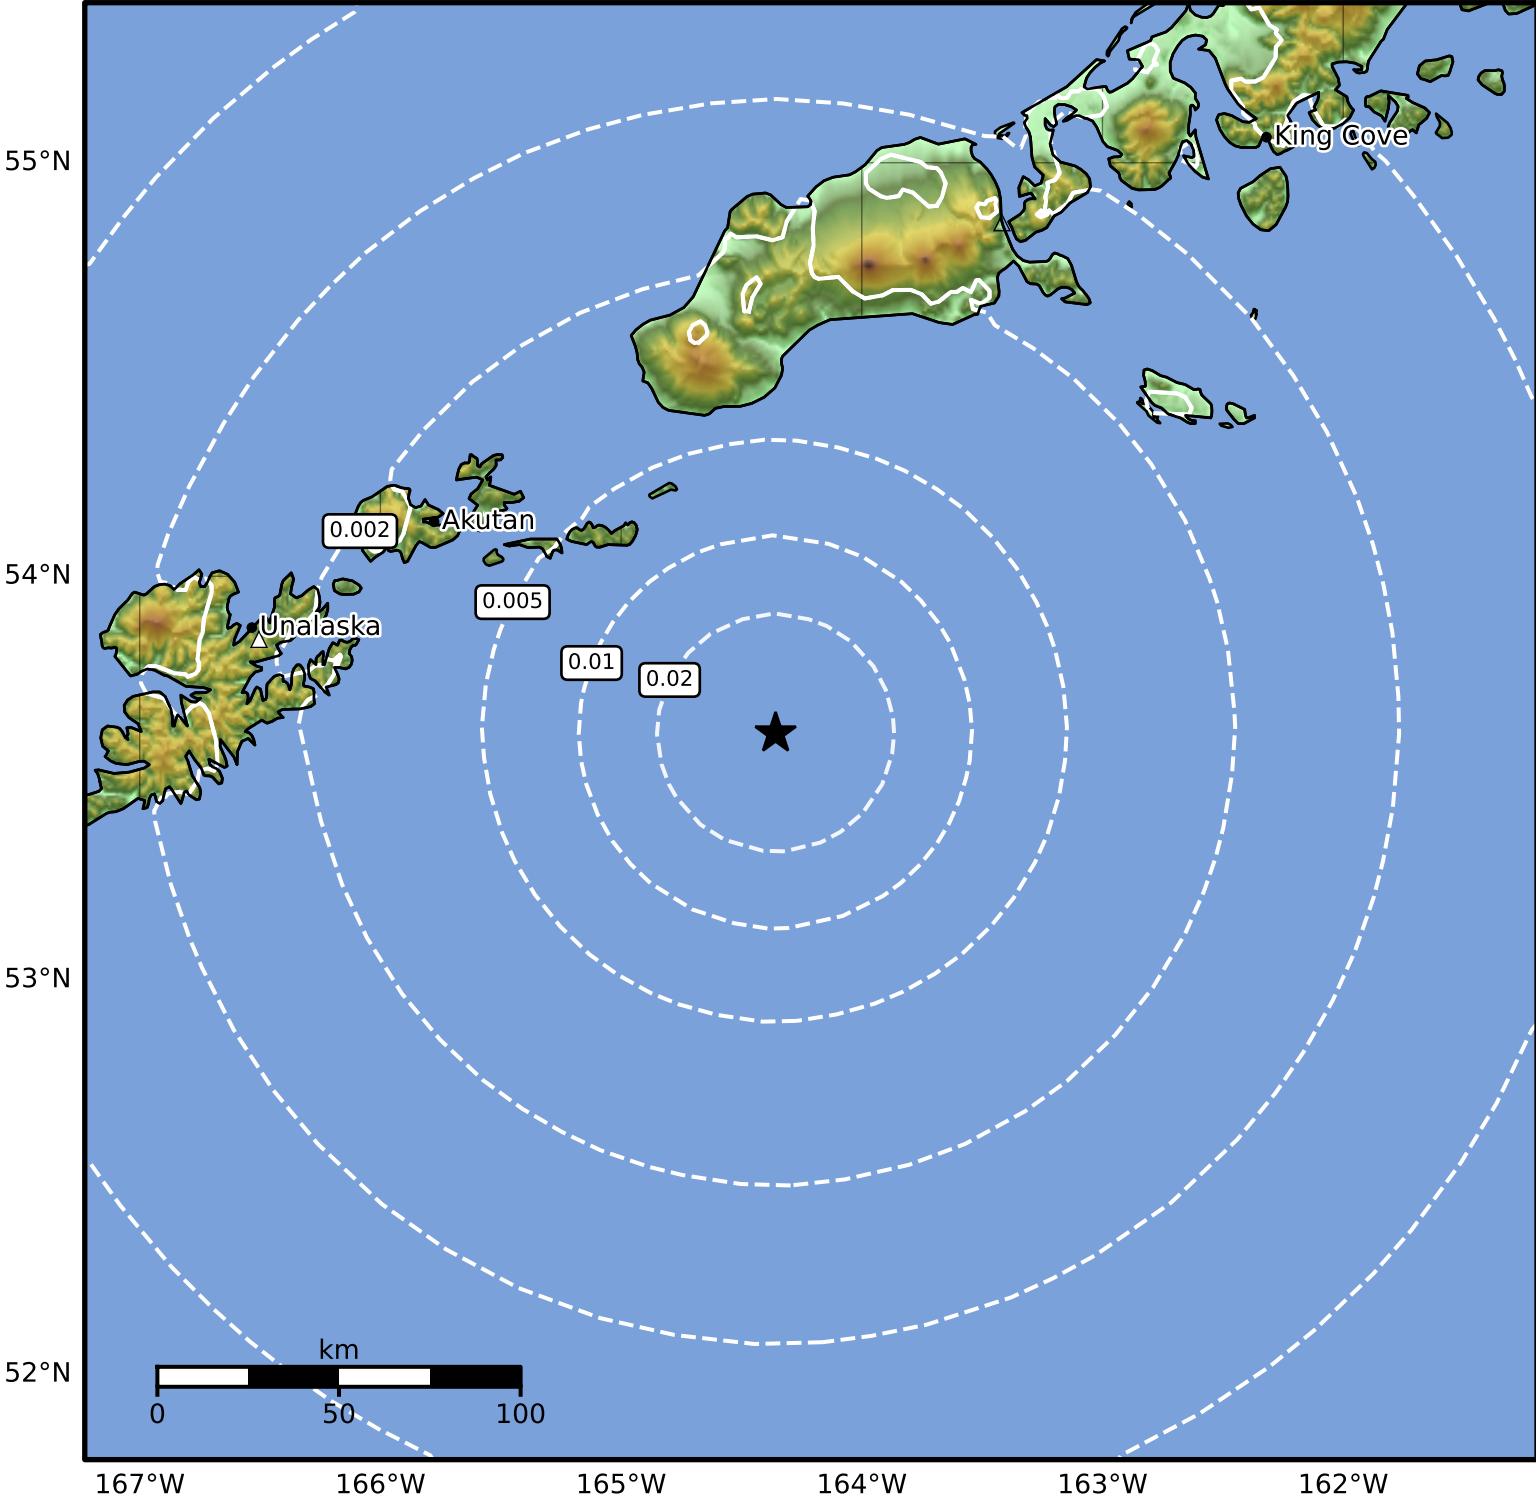

1.0 Second Peak Spectral Acceleration Map Alaska Earthquake Center
 ShakeMap: 109 km (68 miles) ESE of Akutan
 Sep 11, 2024 00:06:16 UTC M3.6 N53.61 W164.36 Depth: 25.6km ID:ak024bpq2tje

SA(1.0) (%g)	0.1	0.2	0.5	1	2	5	10	20	50	100	200
---------------------	------------	------------	------------	----------	----------	----------	-----------	-----------	-----------	------------	------------

Scale based on Worden et al. (2012)

Version 2: Processed 2024-09-11T04:31:28Z

△ Seismic Instrument ○ Reported Intensity

★ Epicenter