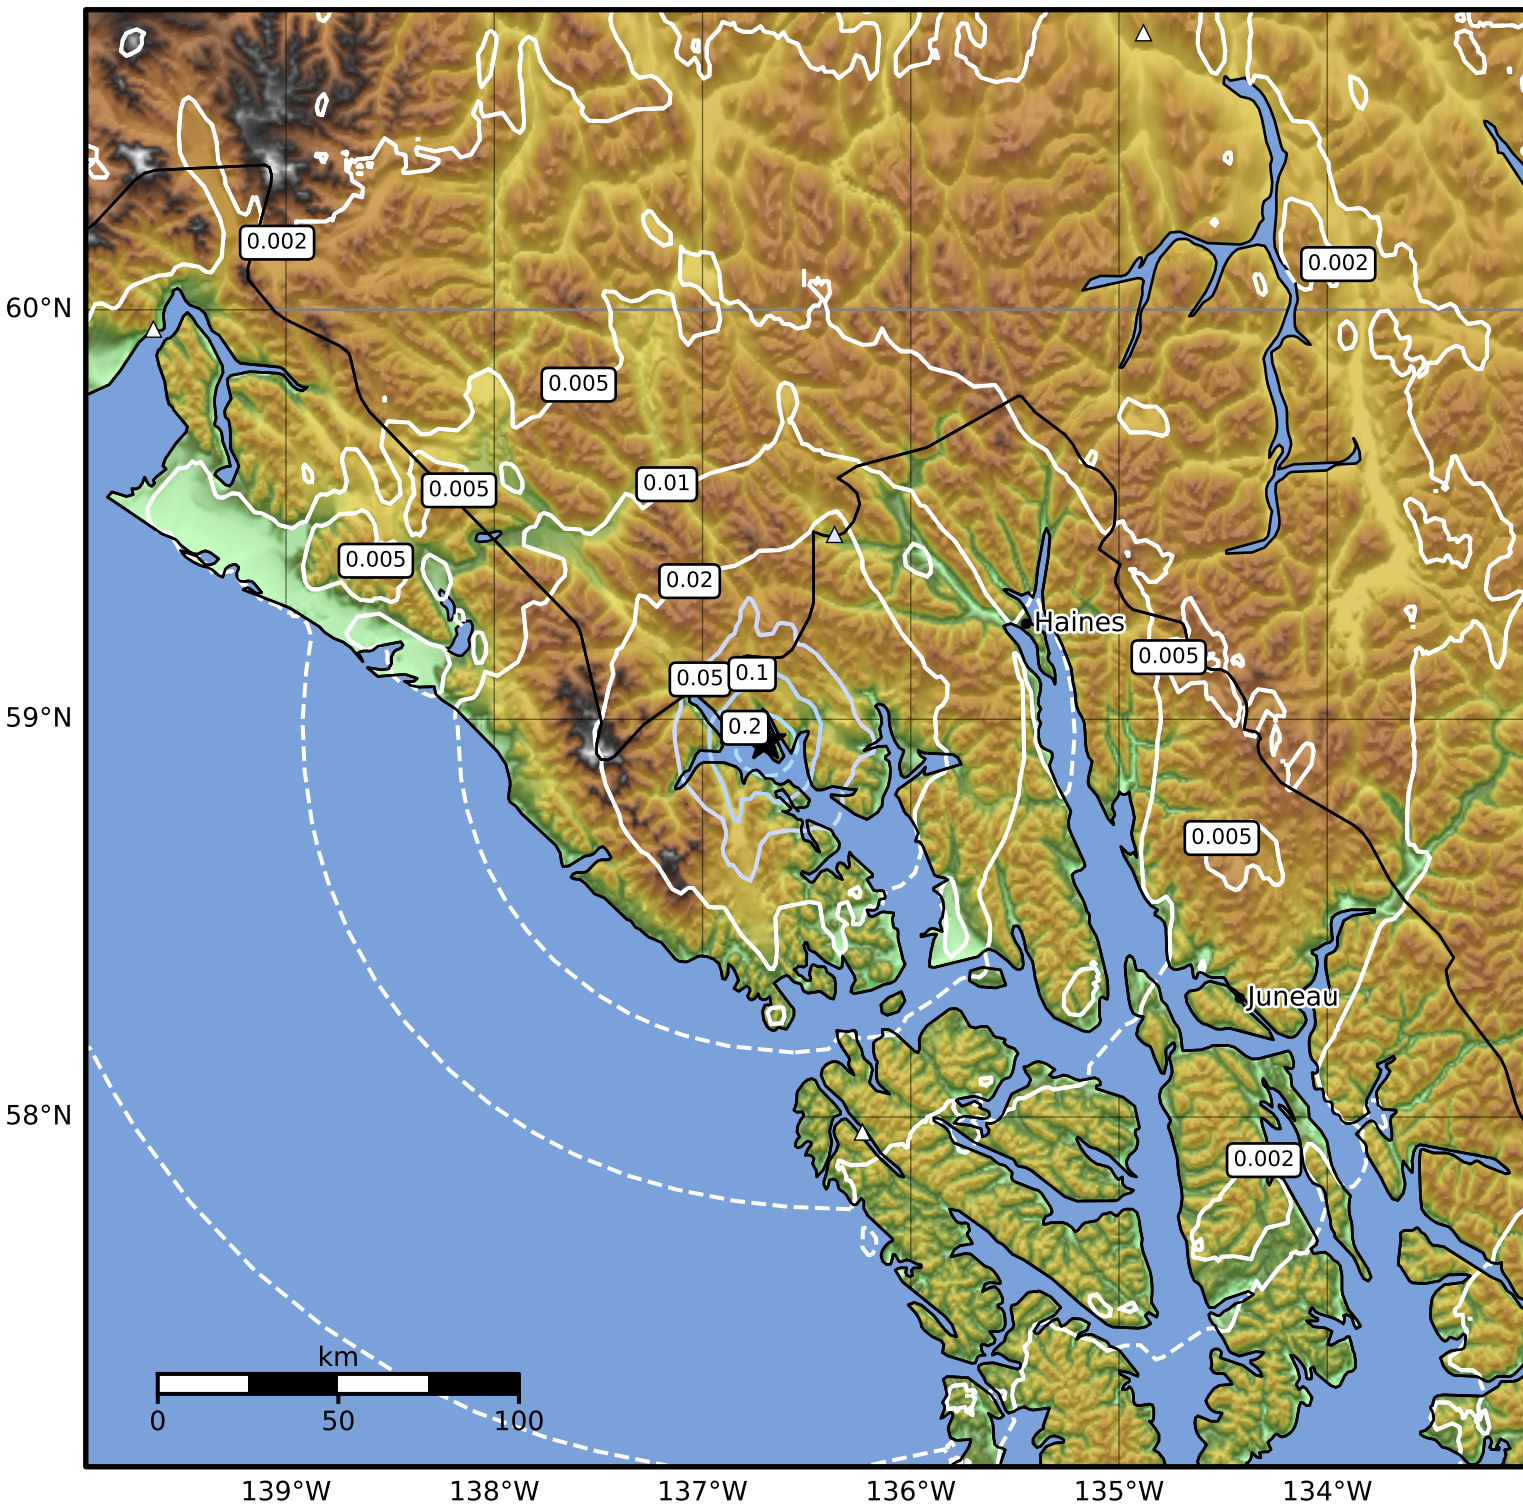

Peak Ground Velocity Map Alaska Earthquake Center
 ShakeMap: 68 km (42 miles) SW of Klukwan
 Sep 11, 2024 06:36:48 UTC M3.6 N58.95 W136.70 Depth: 8.5km ID:ak024bpttx2t

PGV (cm/s)	0.1	0.2	0.5	1	2	5	10	20	50	100	200
------------	-----	-----	-----	---	---	---	----	----	----	-----	-----

Scale based on Worden et al. (2012)

Version 1: Processed 2024-09-11T06:41:32Z

△ Seismic Instrument ○ Reported Intensity

★ Epicenter