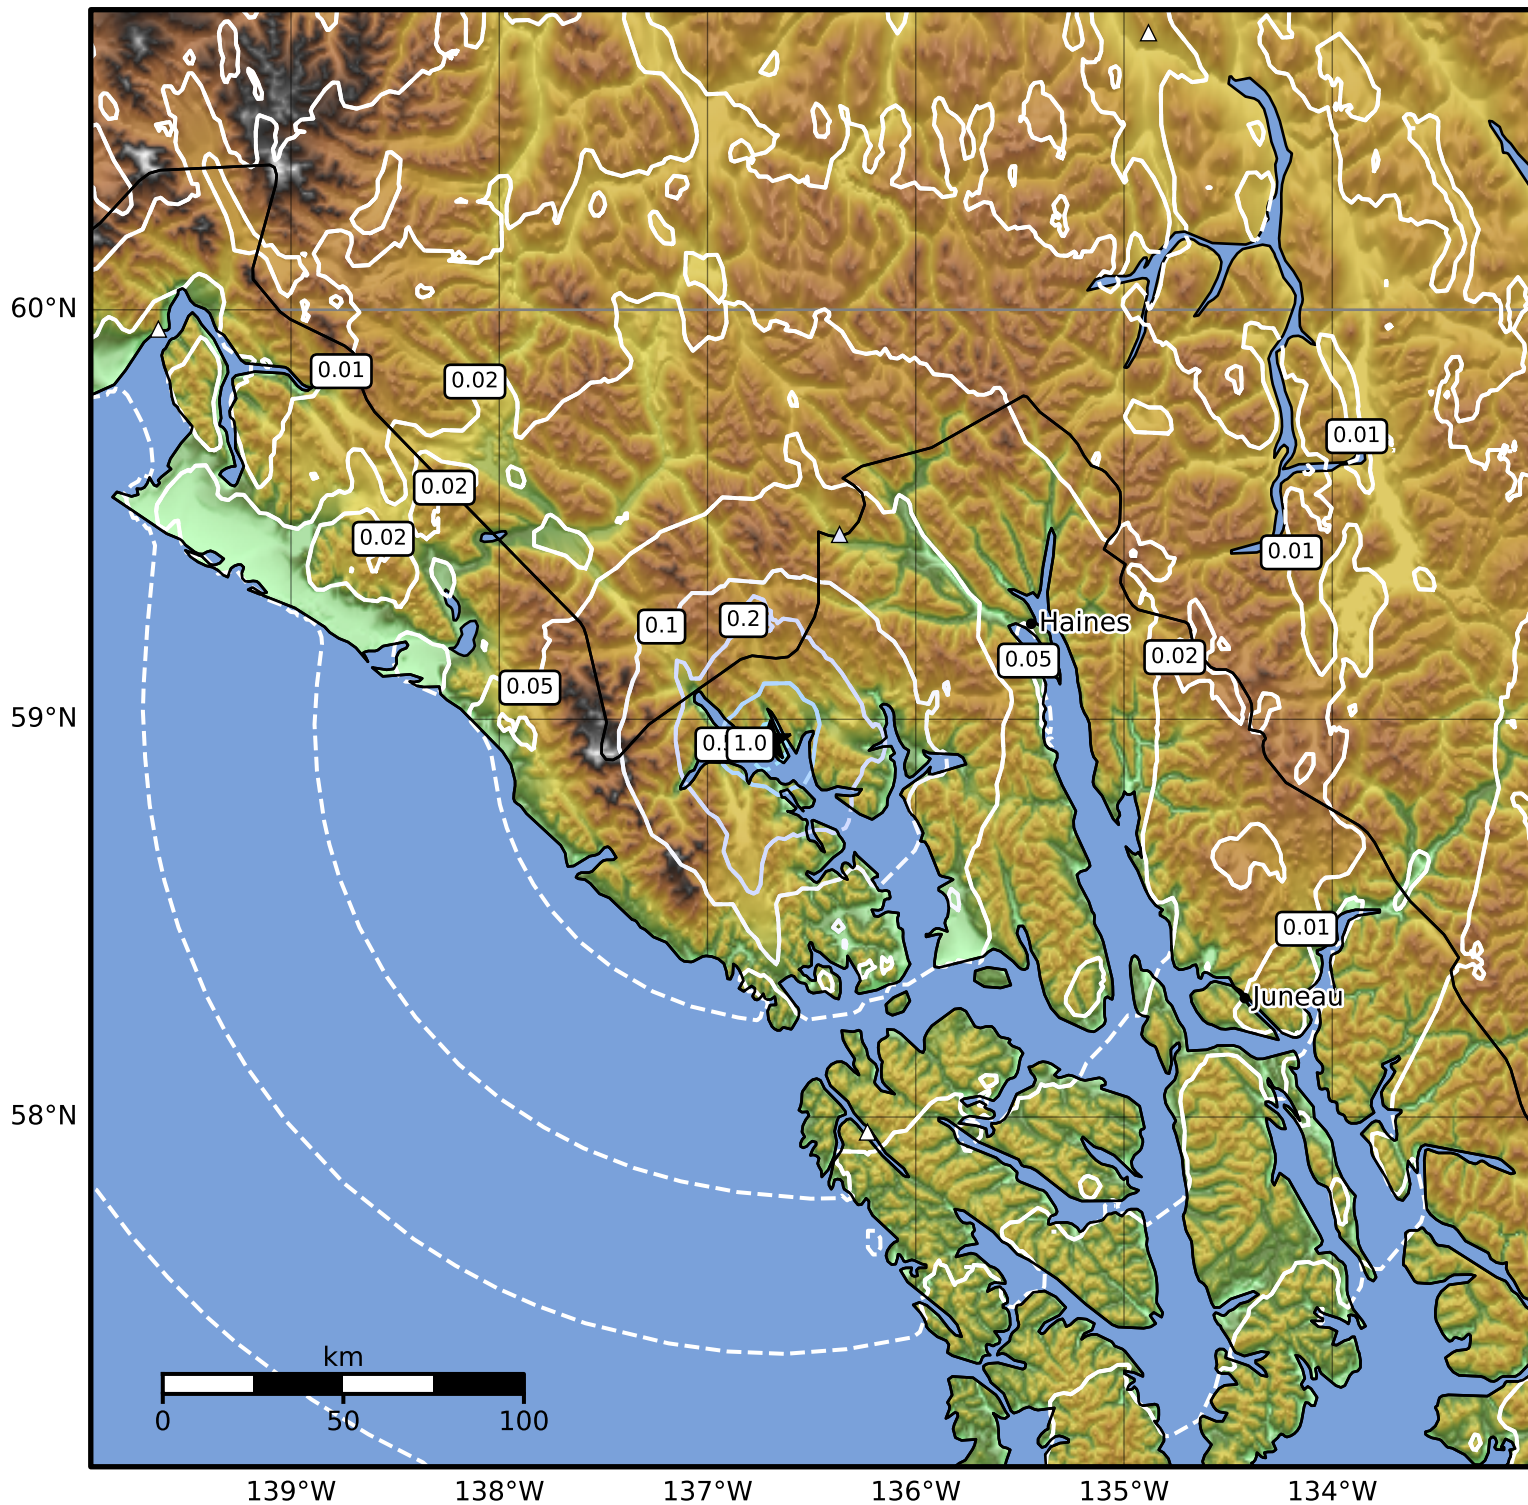

0.3 Second Peak Spectral Acceleration Map Alaska Earthquake Center
 ShakeMap: 68 km (42 miles) SW of Klukwan
 Sep 11, 2024 06:36:48 UTC M3.6 N58.95 W136.70 Depth: 8.5km ID:ak024bpttx2t

SA(0.3) (%g)	0.1	0.2	0.5	1	2	5	10	20	50	100	200
--------------	-----	-----	-----	---	---	---	----	----	----	-----	-----

Scale based on Worden et al. (2012)

Version 1: Processed 2024-09-11T06:41:32Z

△ Seismic Instrument ○ Reported Intensity

★ Epicenter