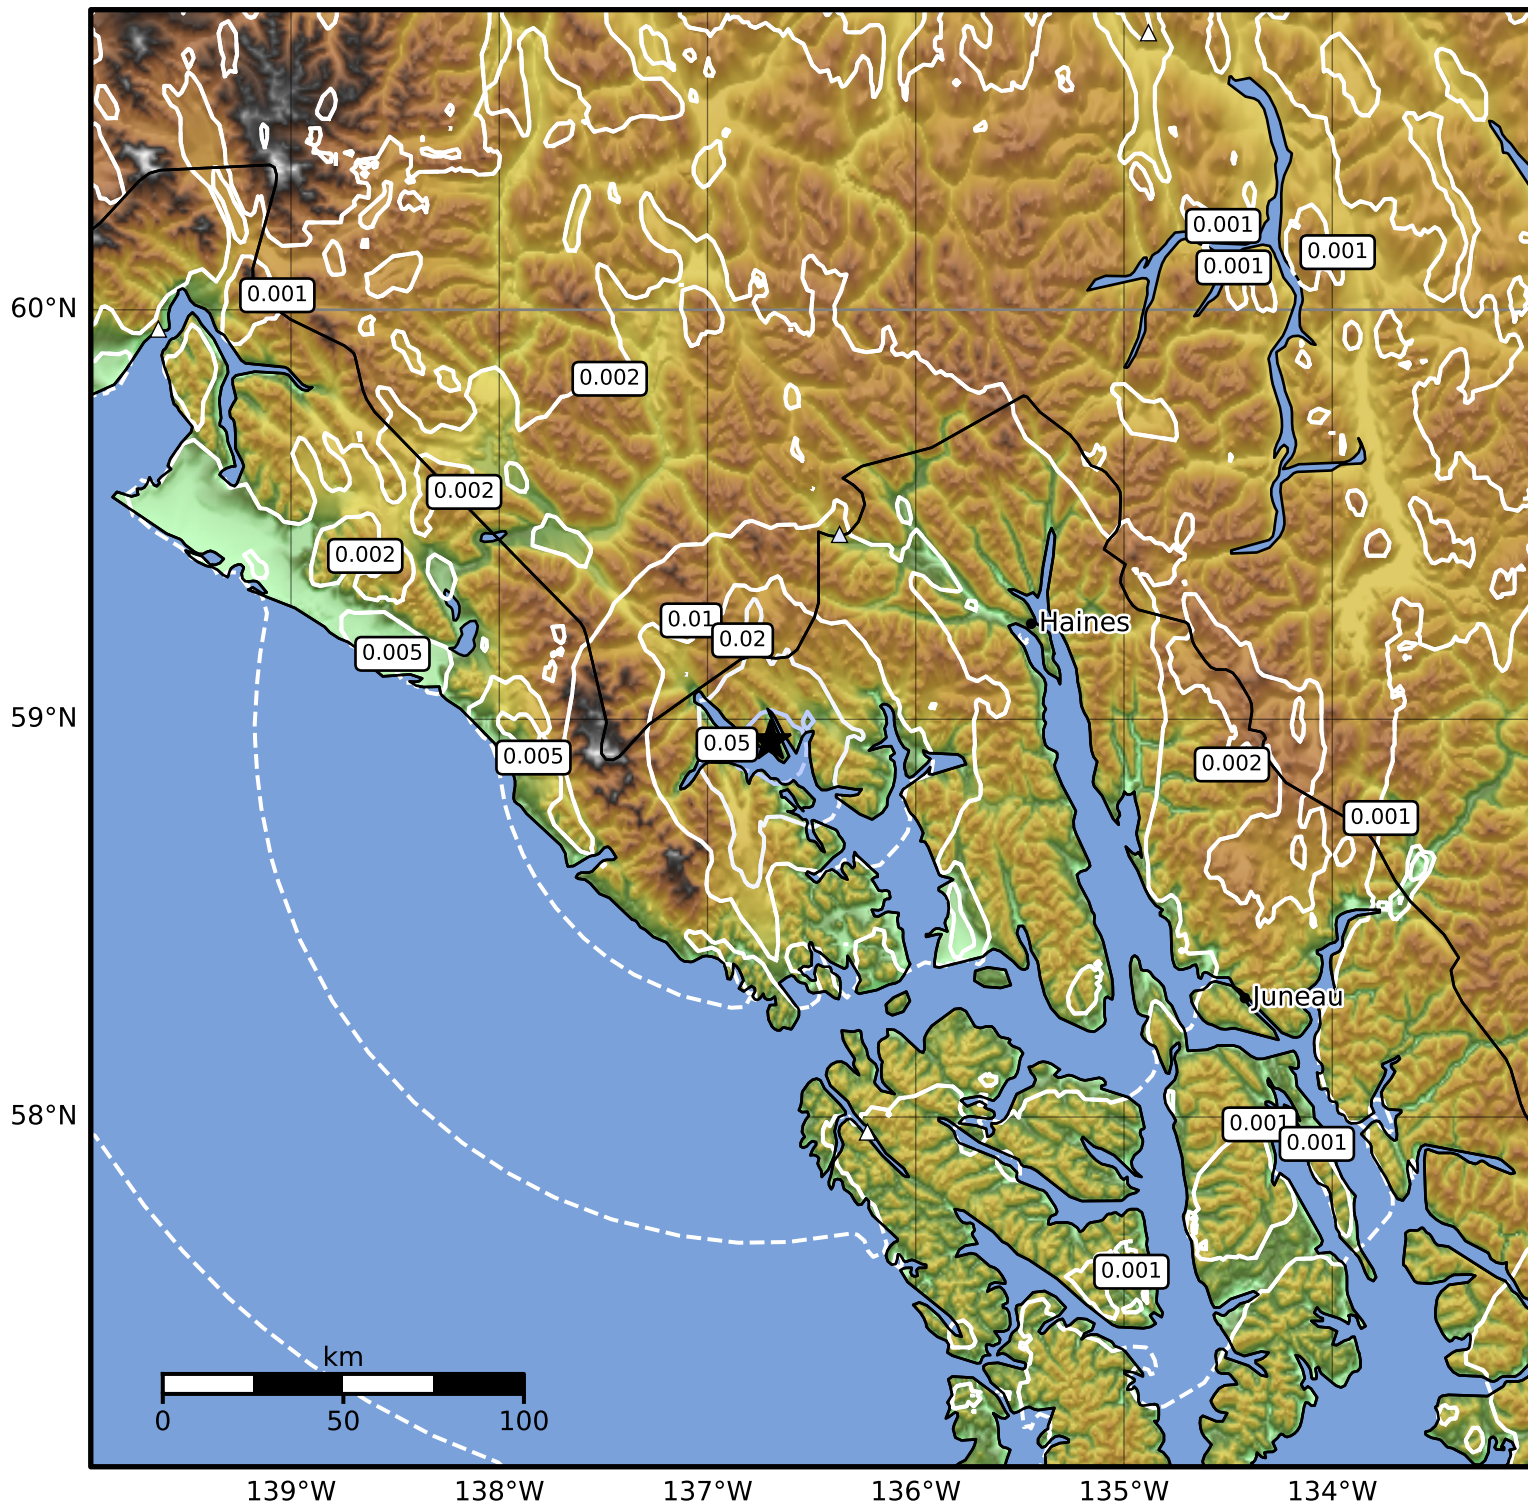

1.0 Second Peak Spectral Acceleration Map Alaska Earthquake Center
 ShakeMap: 68 km (42 miles) SW of Klukwan
 Sep 11, 2024 06:36:48 UTC M3.6 N58.95 W136.70 Depth: 8.5km ID:ak024bpttx2t

SA(1.0) (%g)	0.1	0.2	0.5	1	2	5	10	20	50	100	200
--------------	-----	-----	-----	---	---	---	----	----	----	-----	-----

Scale based on Worden et al. (2012)

Version 1: Processed 2024-09-11T06:41:32Z

△ Seismic Instrument ○ Reported Intensity

★ Epicenter