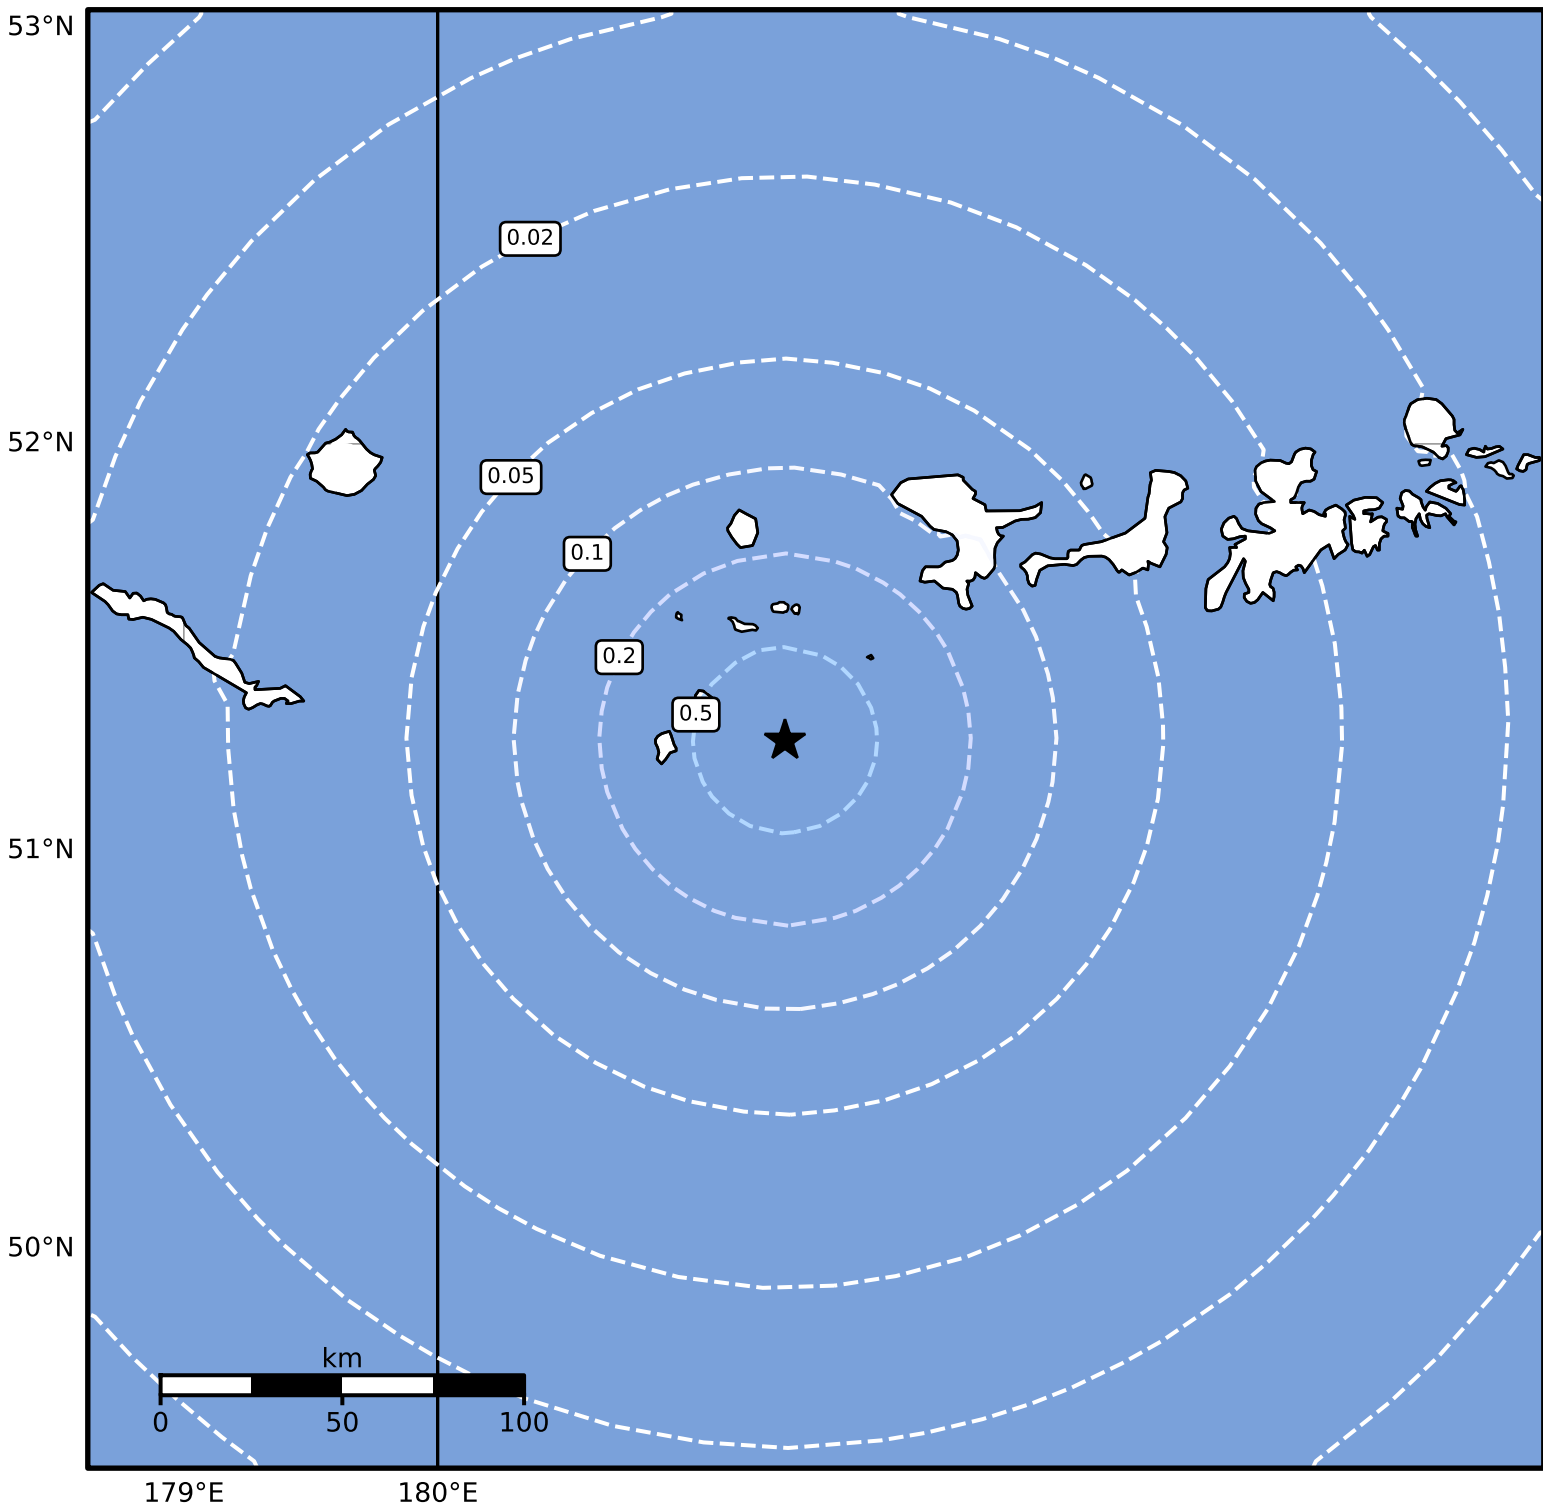

0.3 Second Peak Spectral Acceleration Map Alaska Earthquake Center
 ShakeMap: 152 km (94 miles) WSW of Adak
 Sep 12, 2024 02:55:34 UTC M4.0 N51.27 W178.63 Depth: 25.7km ID:ak024brf3kl8

SA(0.3) (%g)	0.1	0.2	0.5	1	2	5	10	20	50	100	200
--------------	-----	-----	-----	---	---	---	----	----	----	-----	-----

Scale based on Worden et al. (2012)

Version 2: Processed 2024-09-12T04:05:29Z

△ Seismic Instrument ○ Reported Intensity

★ Epicenter