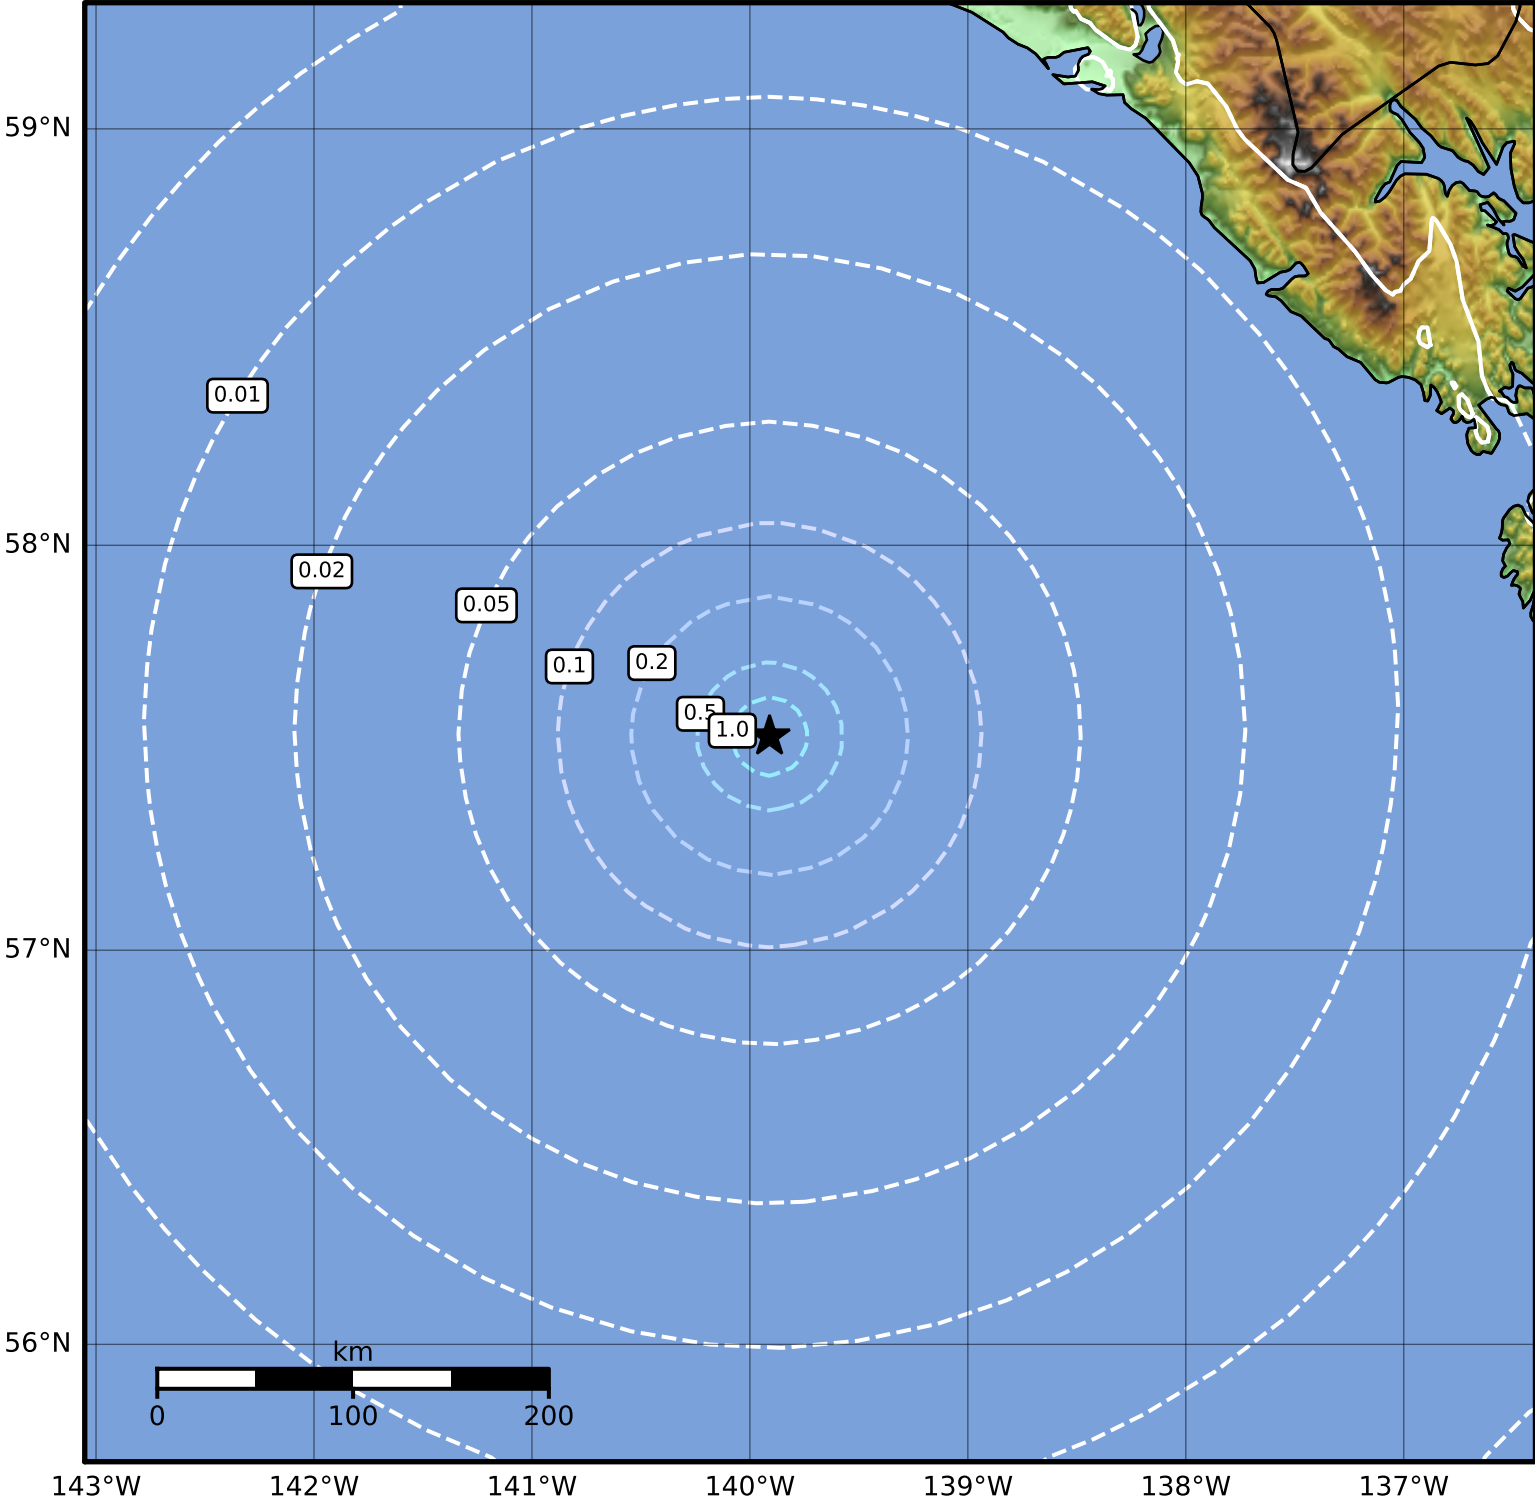

Peak Ground Acceleration Map Alaska Earthquake Center
 ShakeMap: 223 km (139 miles) WSW of Elfin Cove
 Jan 07, 2024 11:37:03 UTC M4.0 N57.53 W139.91 Depth: 11.5km ID:ak024brj19k

PGA (%g)	0.1	0.2	0.5	1	2	5	10	20	50	100	200

Scale based on Worden et al. (2012)

Version 1: Processed 2024-01-07T11:51:52Z

△ Seismic Instrument ○ Reported Intensity

★ Epicenter