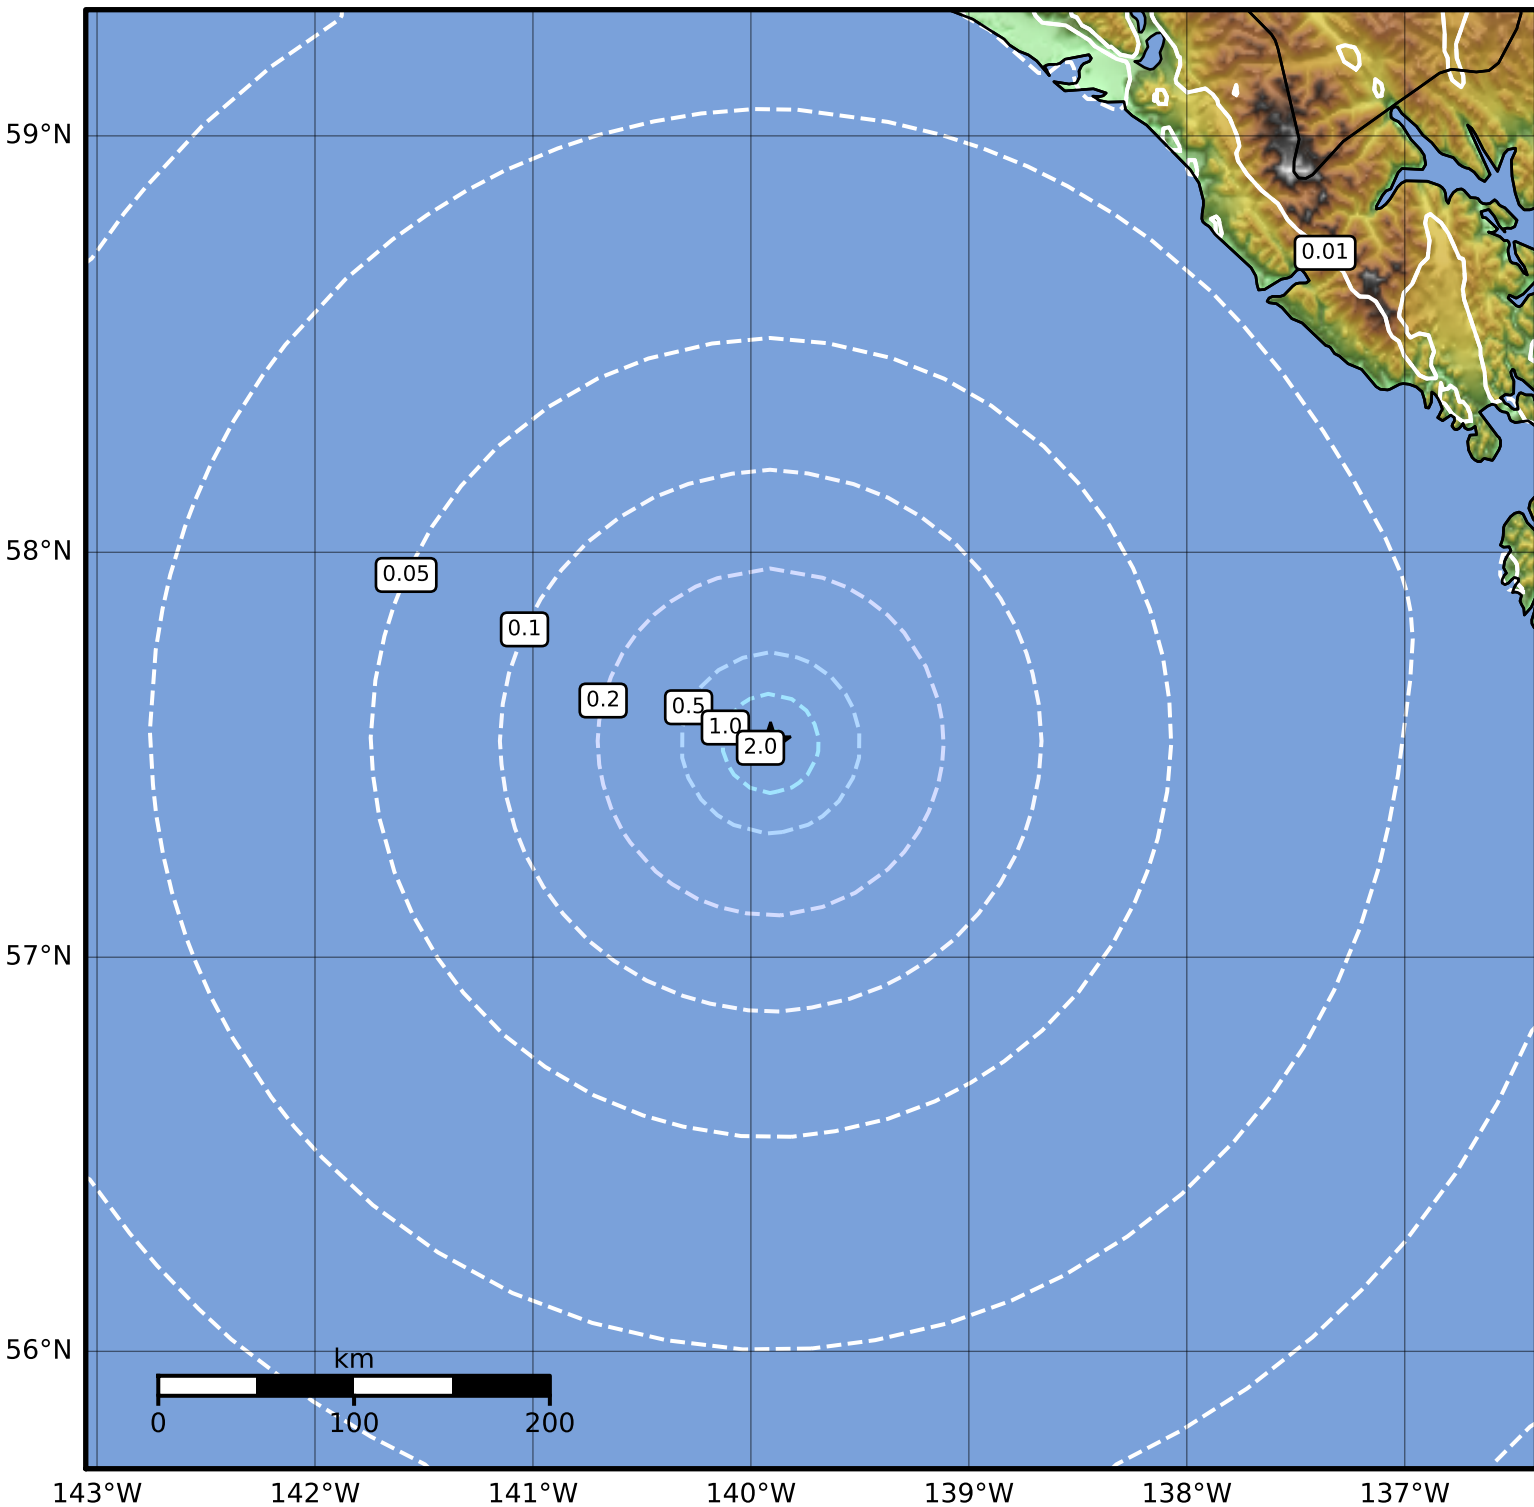

0.3 Second Peak Spectral Acceleration Map Alaska Earthquake Center
 ShakeMap: 223 km (139 miles) WSW of Elfin Cove
 Jan 07, 2024 11:37:03 UTC M4.0 N57.53 W139.91 Depth: 11.5km ID:ak024brj19k

SA(0.3) (%g)	0.1	0.2	0.5	1	2	5	10	20	50	100	200
---------------------	------------	------------	------------	----------	----------	----------	-----------	-----------	-----------	------------	------------

Scale based on Worden et al. (2012)

Version 1: Processed 2024-01-07T11:51:52Z

△ Seismic Instrument ○ Reported Intensity

★ Epicenter