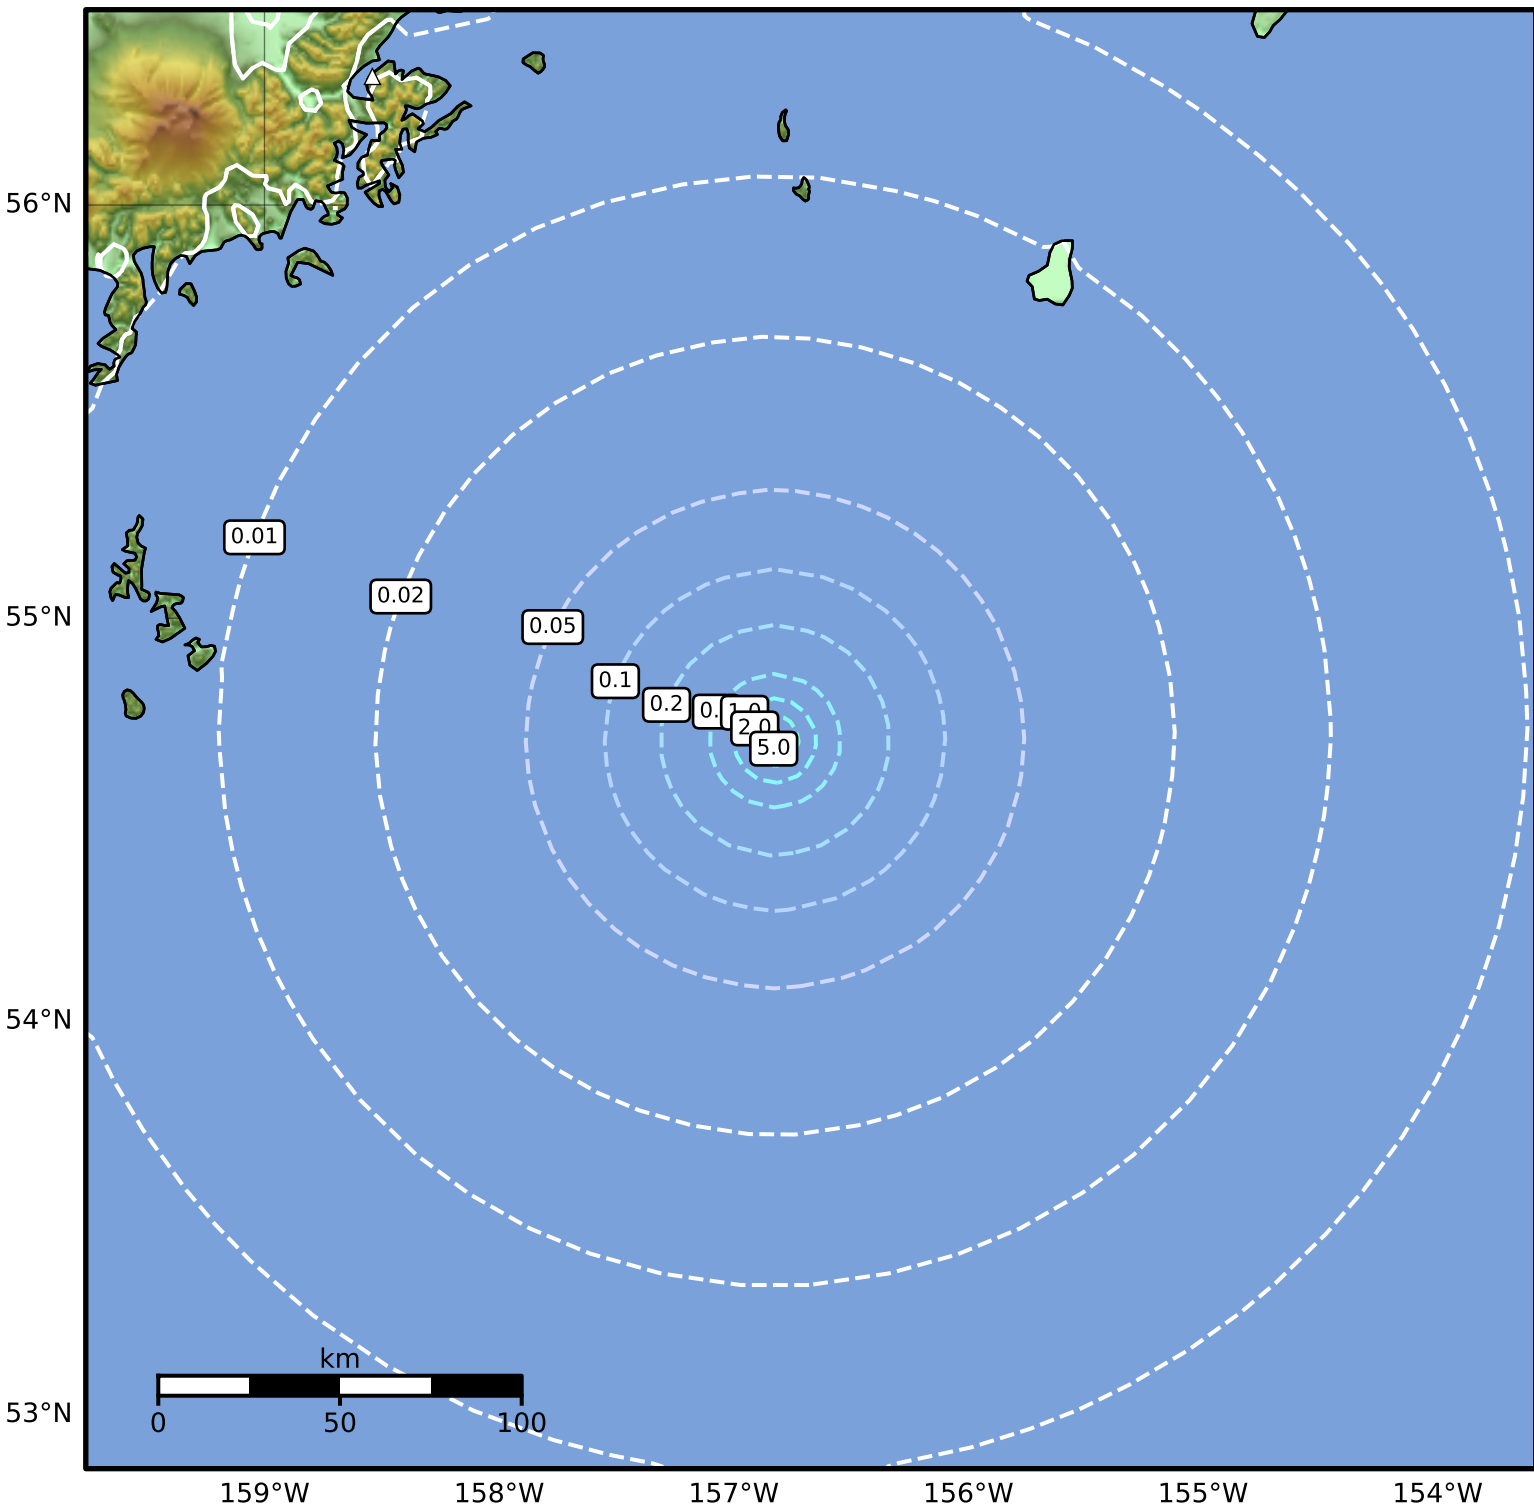

Peak Ground Velocity Map Alaska Earthquake Center
ShakeMap: 199 km (124 miles) SE of Perryville
Sep 14, 2024 14:33:42 UTC M4.3 N54.70 W156.82 Depth: 0.9km ID:ak024bux6req

PGV (cm/s)	0.1	0.2	0.5	1	2	5	10	20	50	100	200
------------	-----	-----	-----	---	---	---	----	----	----	-----	-----

Scale based on Worden et al. (2012)

Version 2: Processed 2024-09-14T16:22:52Z

△ Seismic Instrument ○ Reported Intensity

★ Epicenter