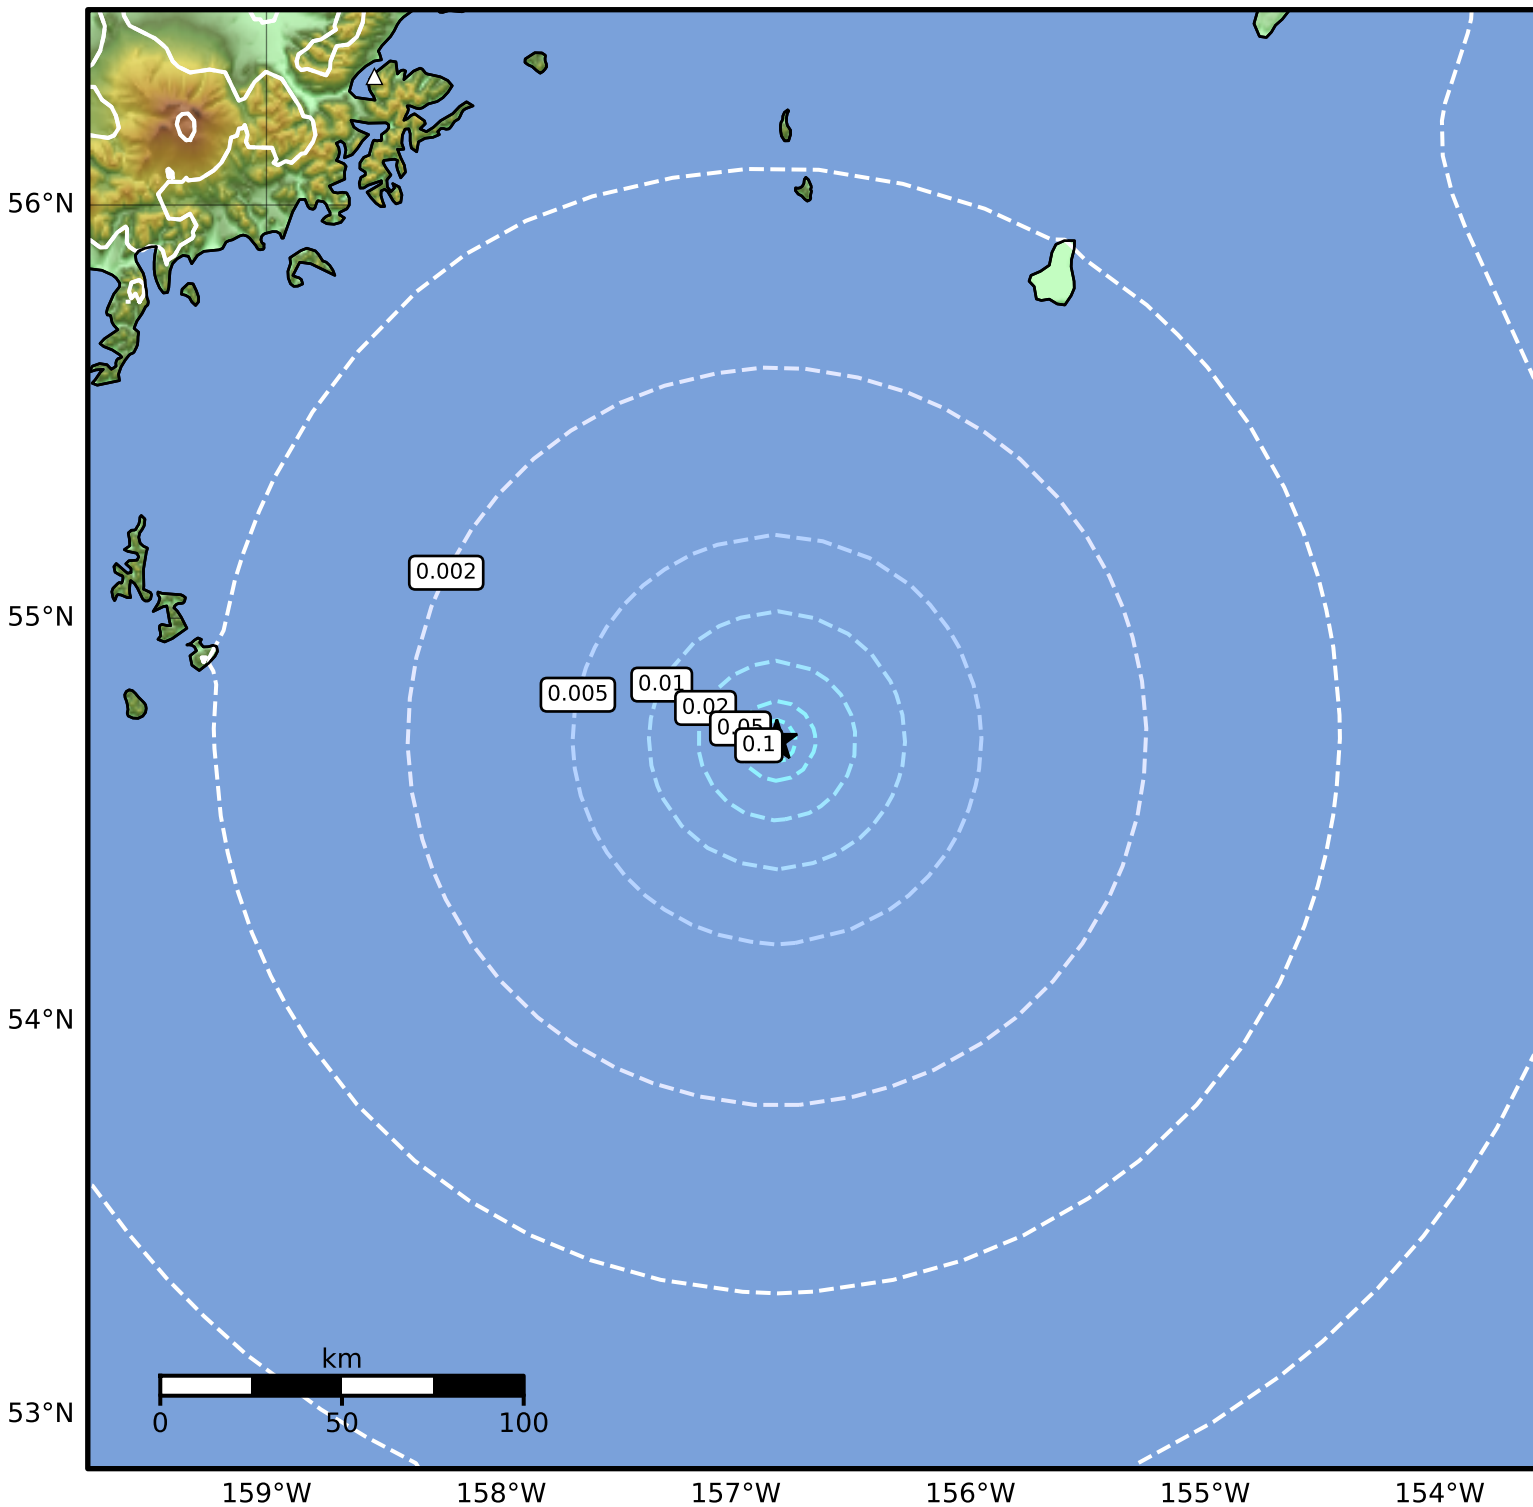

3.0 Second Peak Spectral Acceleration Map Alaska Earthquake Center
ShakeMap: 199 km (124 miles) SE of Perryville
Sep 14, 2024 14:33:42 UTC M4.3 N54.70 W156.82 Depth: 0.9km ID:ak024bux6req

Scale based on Worden et al. (2012)

Version 2: Processed 2024-09-14T16:22:52Z

△ Seismic Instrument ○ Reported Intensity

★ Epicenter