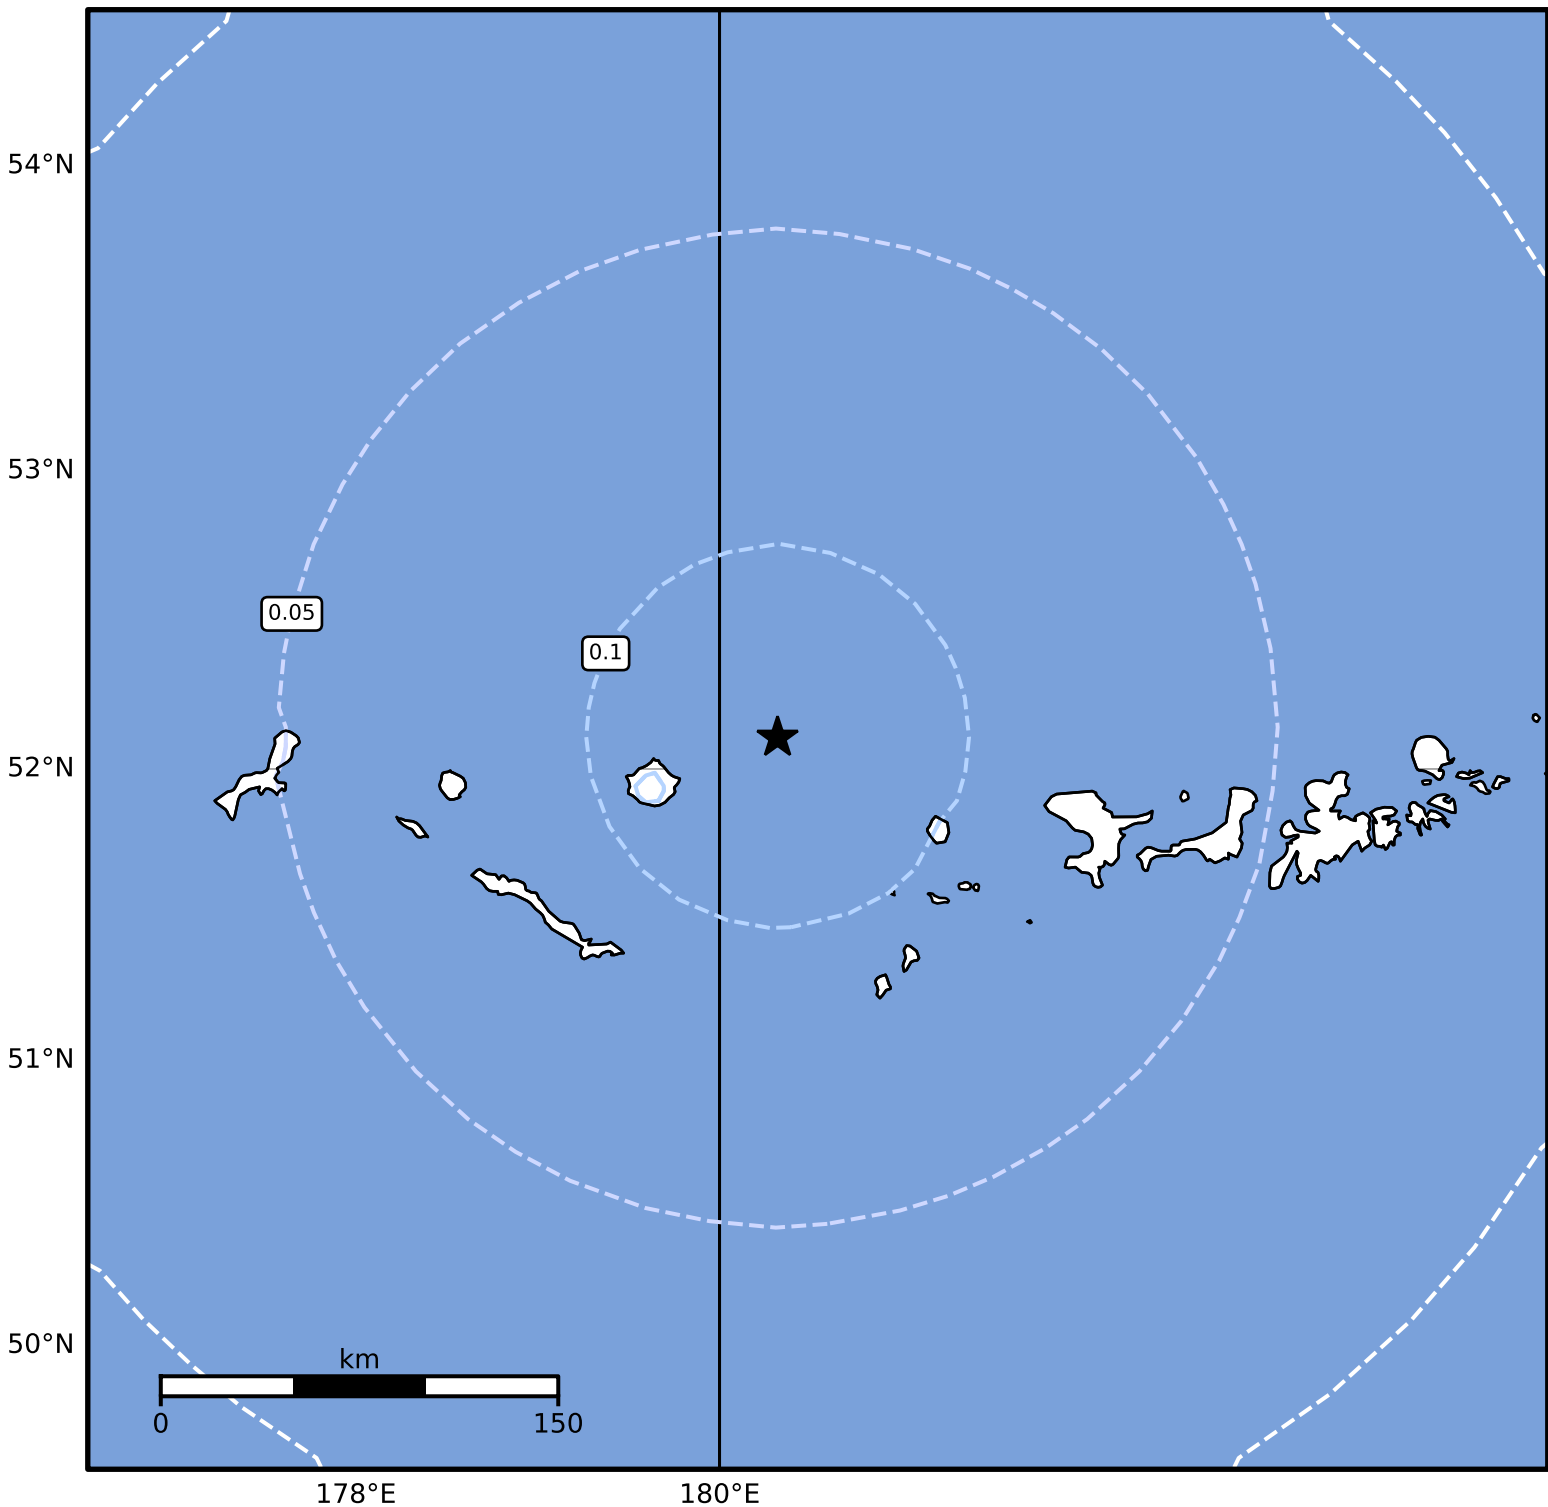

Peak Ground Velocity Map Alaska Earthquake Center  
ShakeMap: 111 km (69 miles) NE of Amchitka  
Sep 15, 2024 12:41:02 UTC M5.0 N52.11 W179.68 Depth: 165.6km ID:ak024bwjkvqt

Scale based on Worden et al. (2012)

Version 4: Processed 2024-09-15T15:55:52Z

△ Seismic Instrument ○ Reported Intensity

★ Epicenter