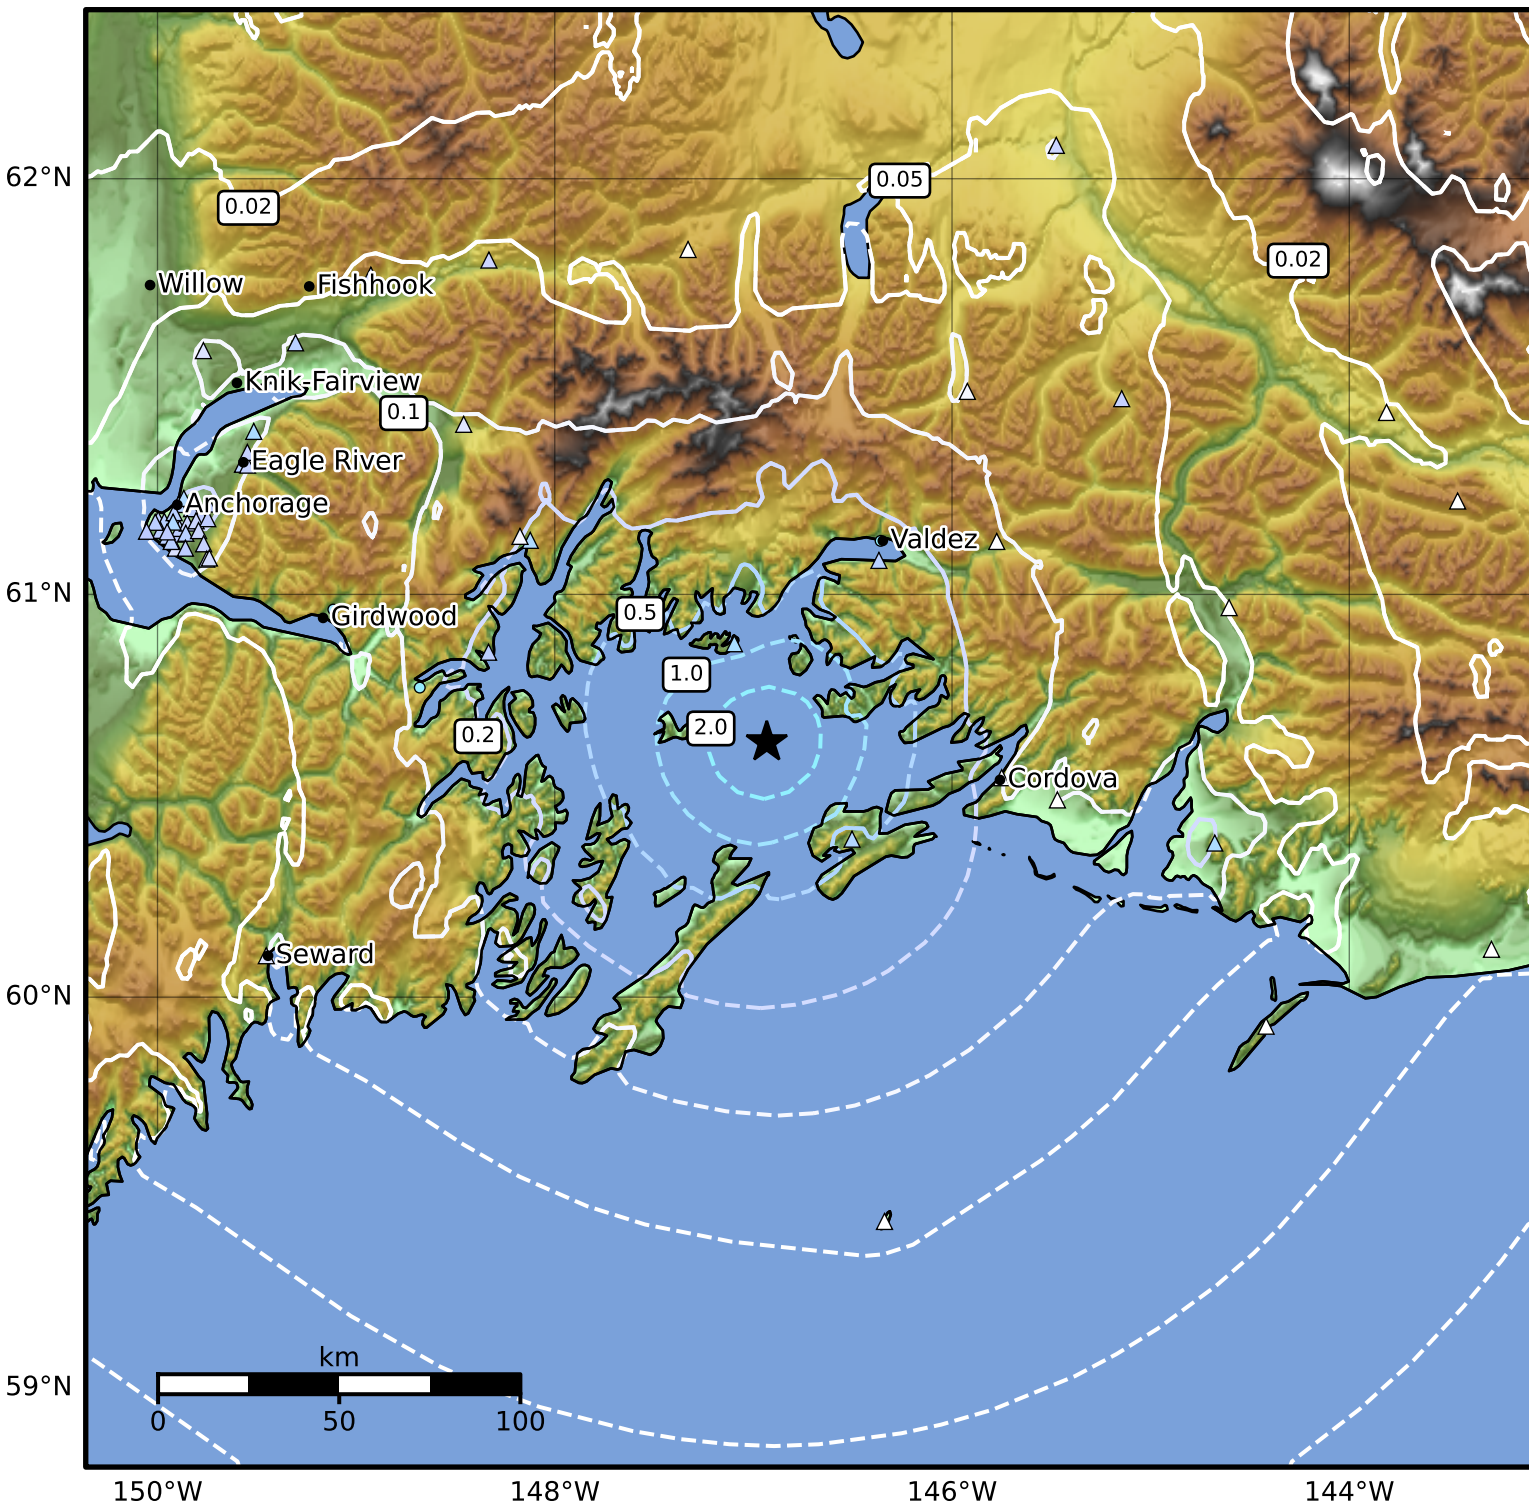

0.3 Second Peak Spectral Acceleration Map Alaska Earthquake Center
 ShakeMap: 28 km (17 miles) SSW of Tatitlek
 Sep 15, 2024 15:17:04 UTC M4.3 N60.64 W146.93 Depth: 15.0km ID:ak024bwl81gj

SA(0.3) (%g)	0.1	0.2	0.5	1	2	5	10	20	50	100	200
--------------	-----	-----	-----	---	---	---	----	----	----	-----	-----

Scale based on Worden et al. (2012)

Version 2: Processed 2024-09-15T15:39:12Z

△ Seismic Instrument ○ Reported Intensity

★ Epicenter