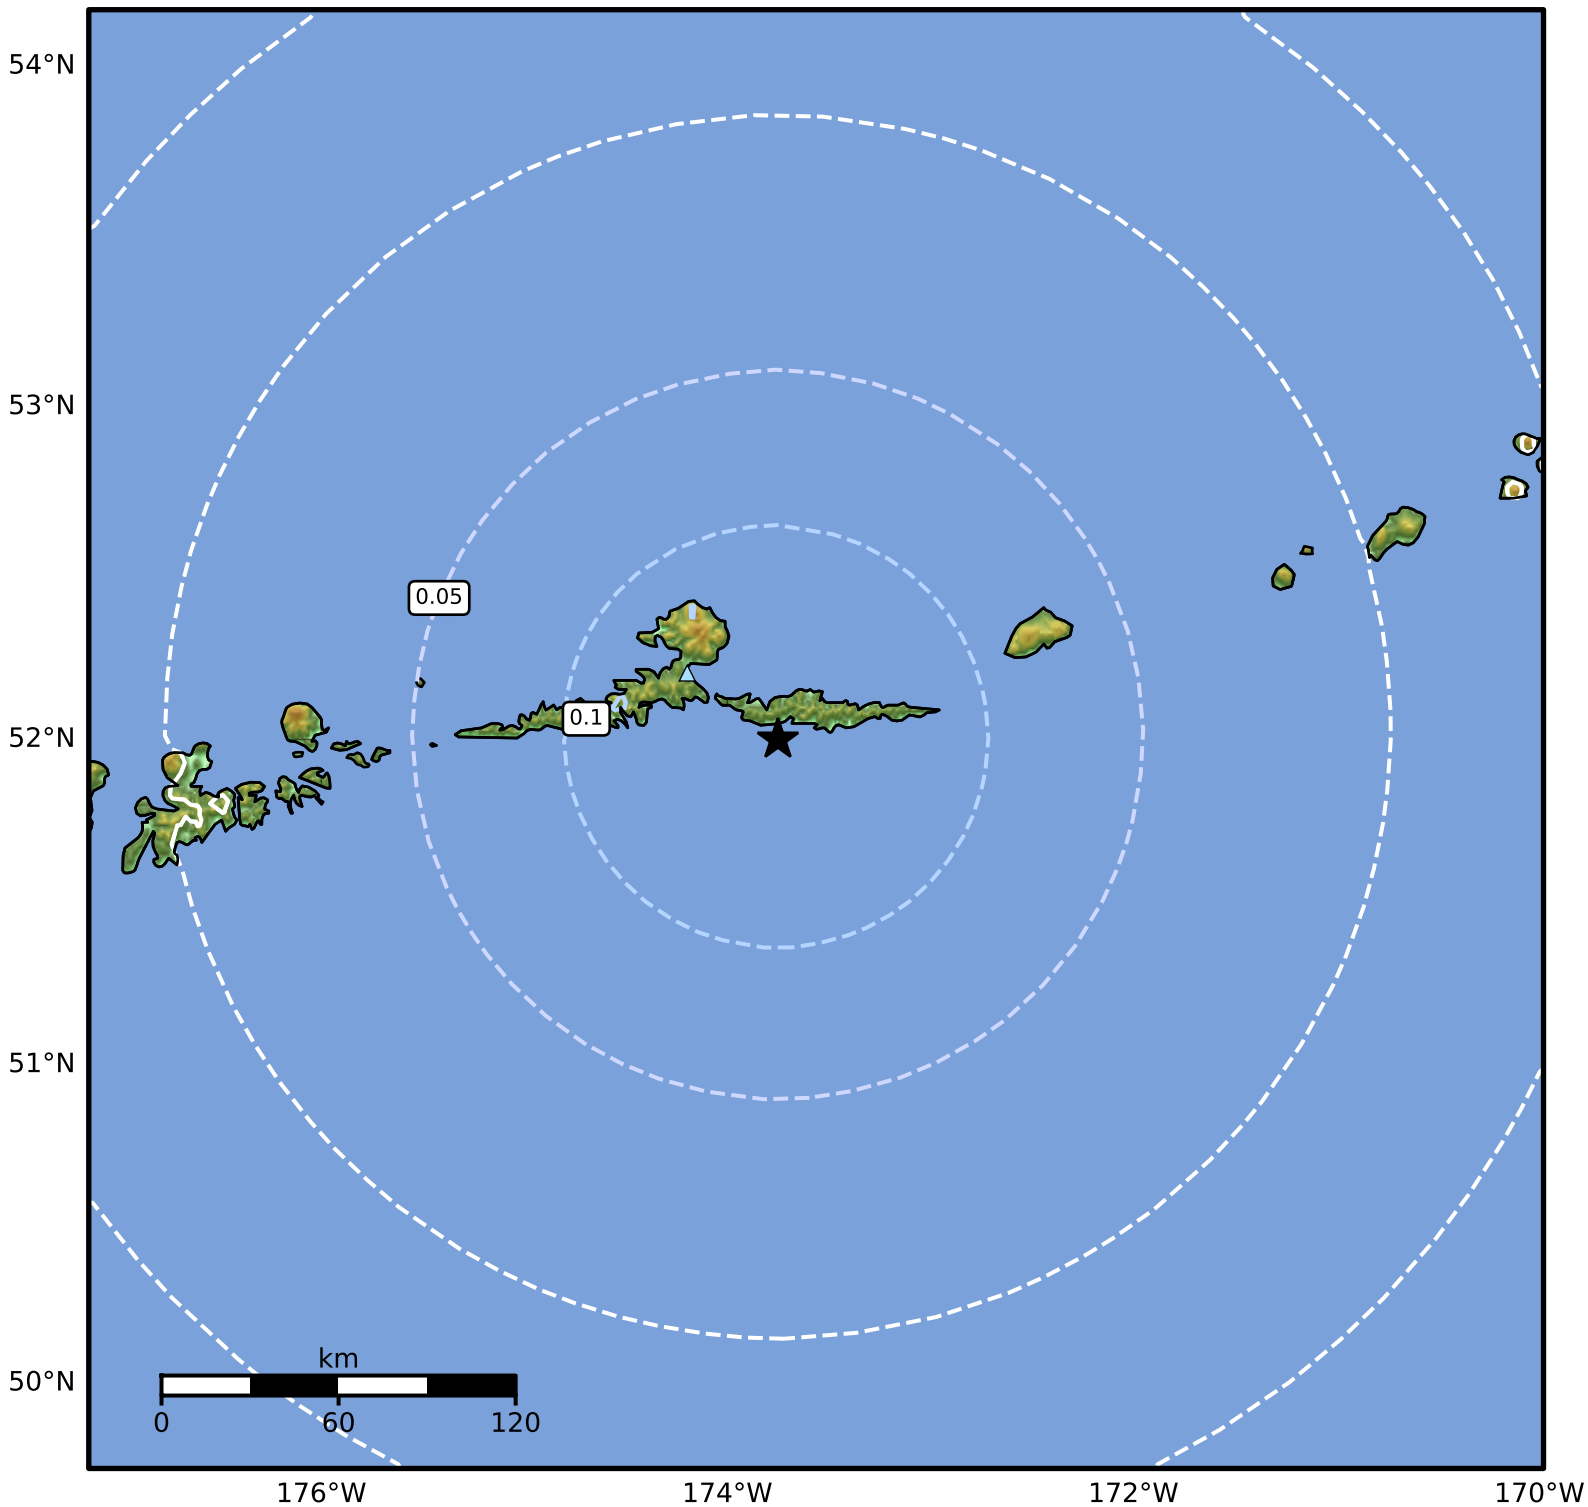

Peak Ground Velocity Map Alaska Earthquake Center
ShakeMap: 37 km (23 miles) SE of Atka
Sep 16, 2024 16:01:19 UTC M4.4 N52.00 W173.75 Depth: 75.2km ID:ak024by9995a

PGV (cm/s)	0.1	0.2	0.5	1	2	5	10	20	50	100	200
------------	-----	-----	-----	---	---	---	----	----	----	-----	-----

Scale based on Worden et al. (2012)

△ Seismic Instrument ○ Reported Intensity

★ Epicenter

Version 2: Processed 2024-09-16T17:28:45Z