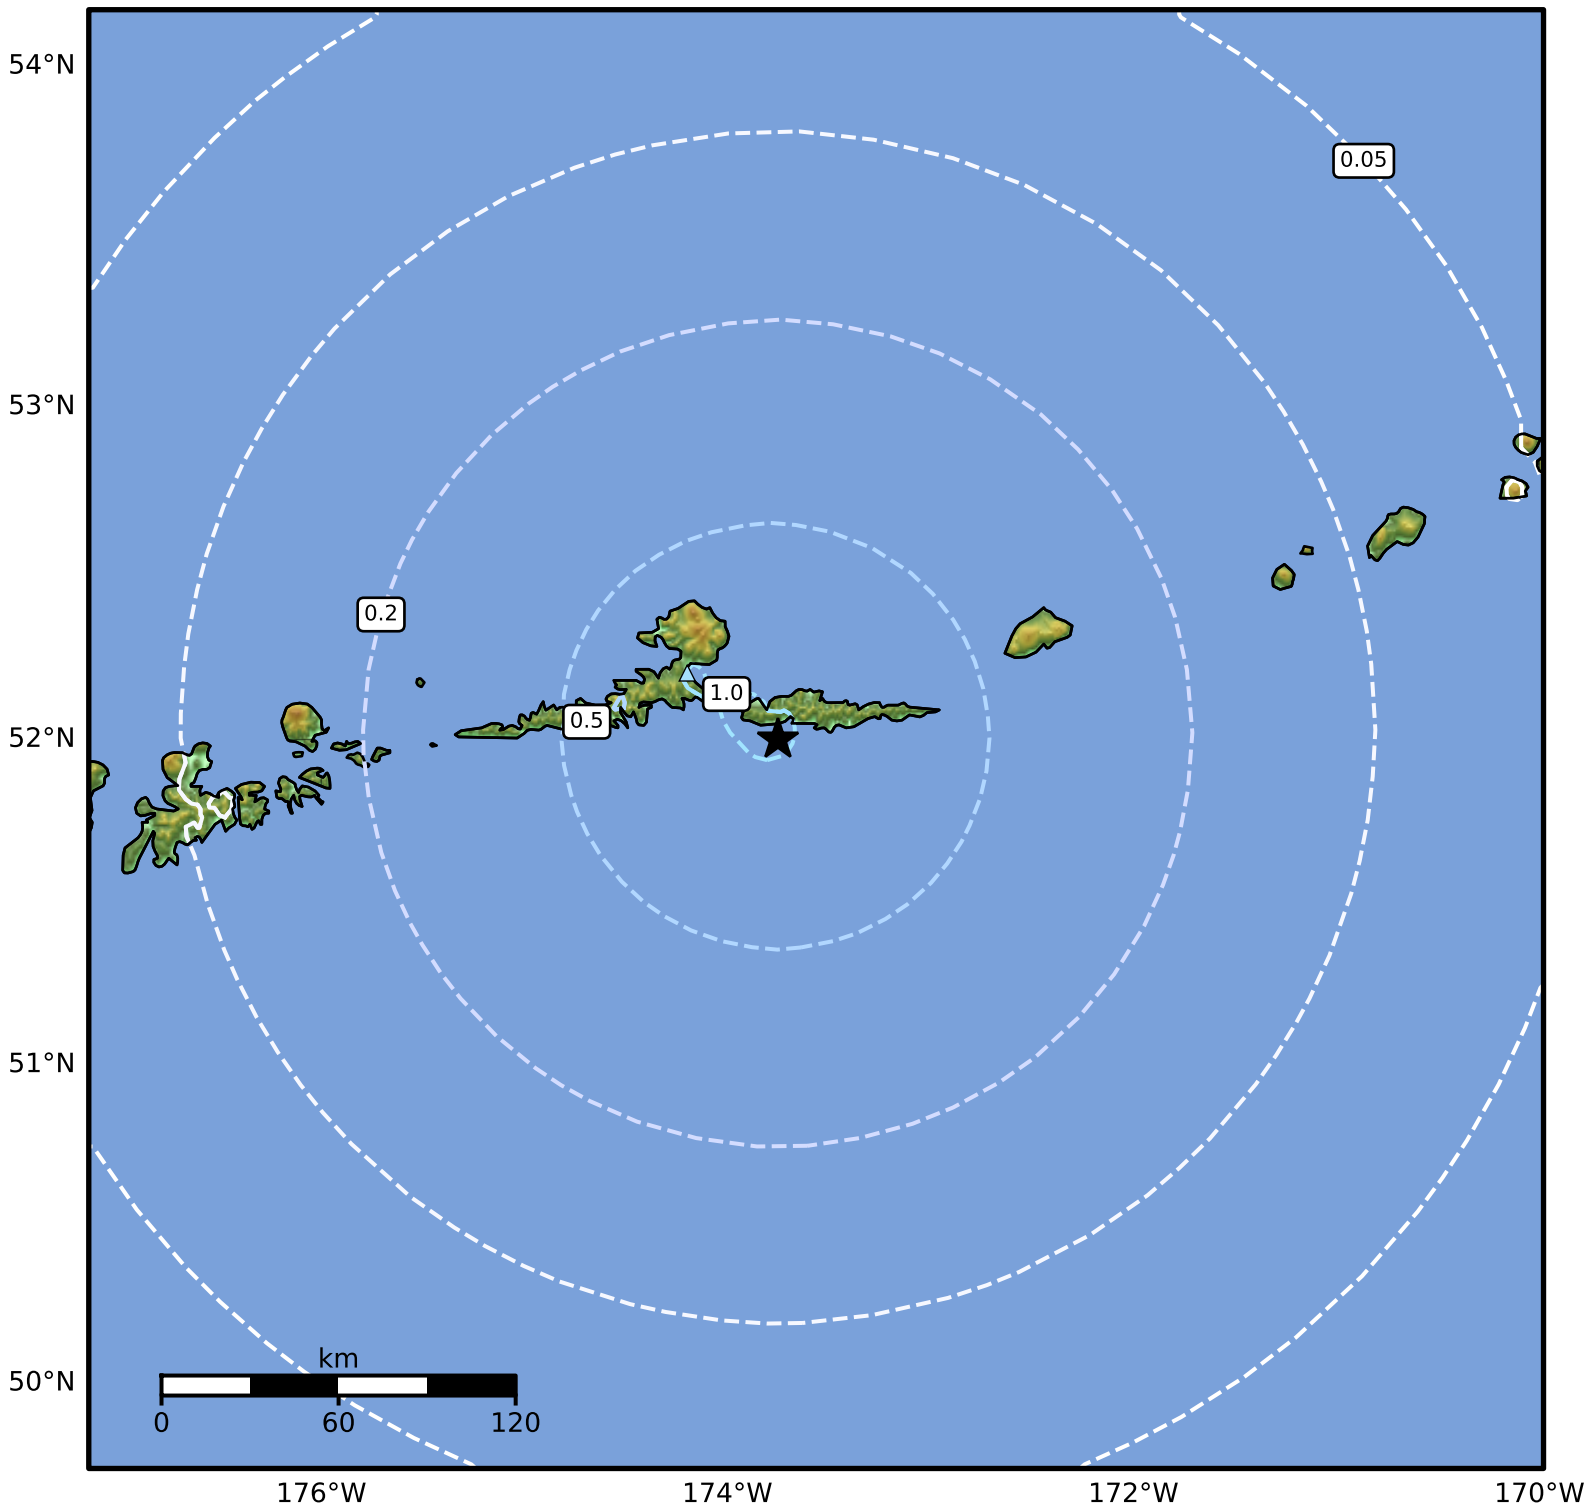

0.3 Second Peak Spectral Acceleration Map Alaska Earthquake Center
ShakeMap: 37 km (23 miles) SE of Atka
Sep 16, 2024 16:01:19 UTC M4.4 N52.00 W173.75 Depth: 75.2km ID:ak024by9995a

SA(0.3) (%g)	0.1	0.2	0.5	1	2	5	10	20	50	100	200
--------------	-----	-----	-----	---	---	---	----	----	----	-----	-----

Scale based on Worden et al. (2012)

△ Seismic Instrument ○ Reported Intensity

★ Epicenter

Version 2: Processed 2024-09-16T17:28:45Z