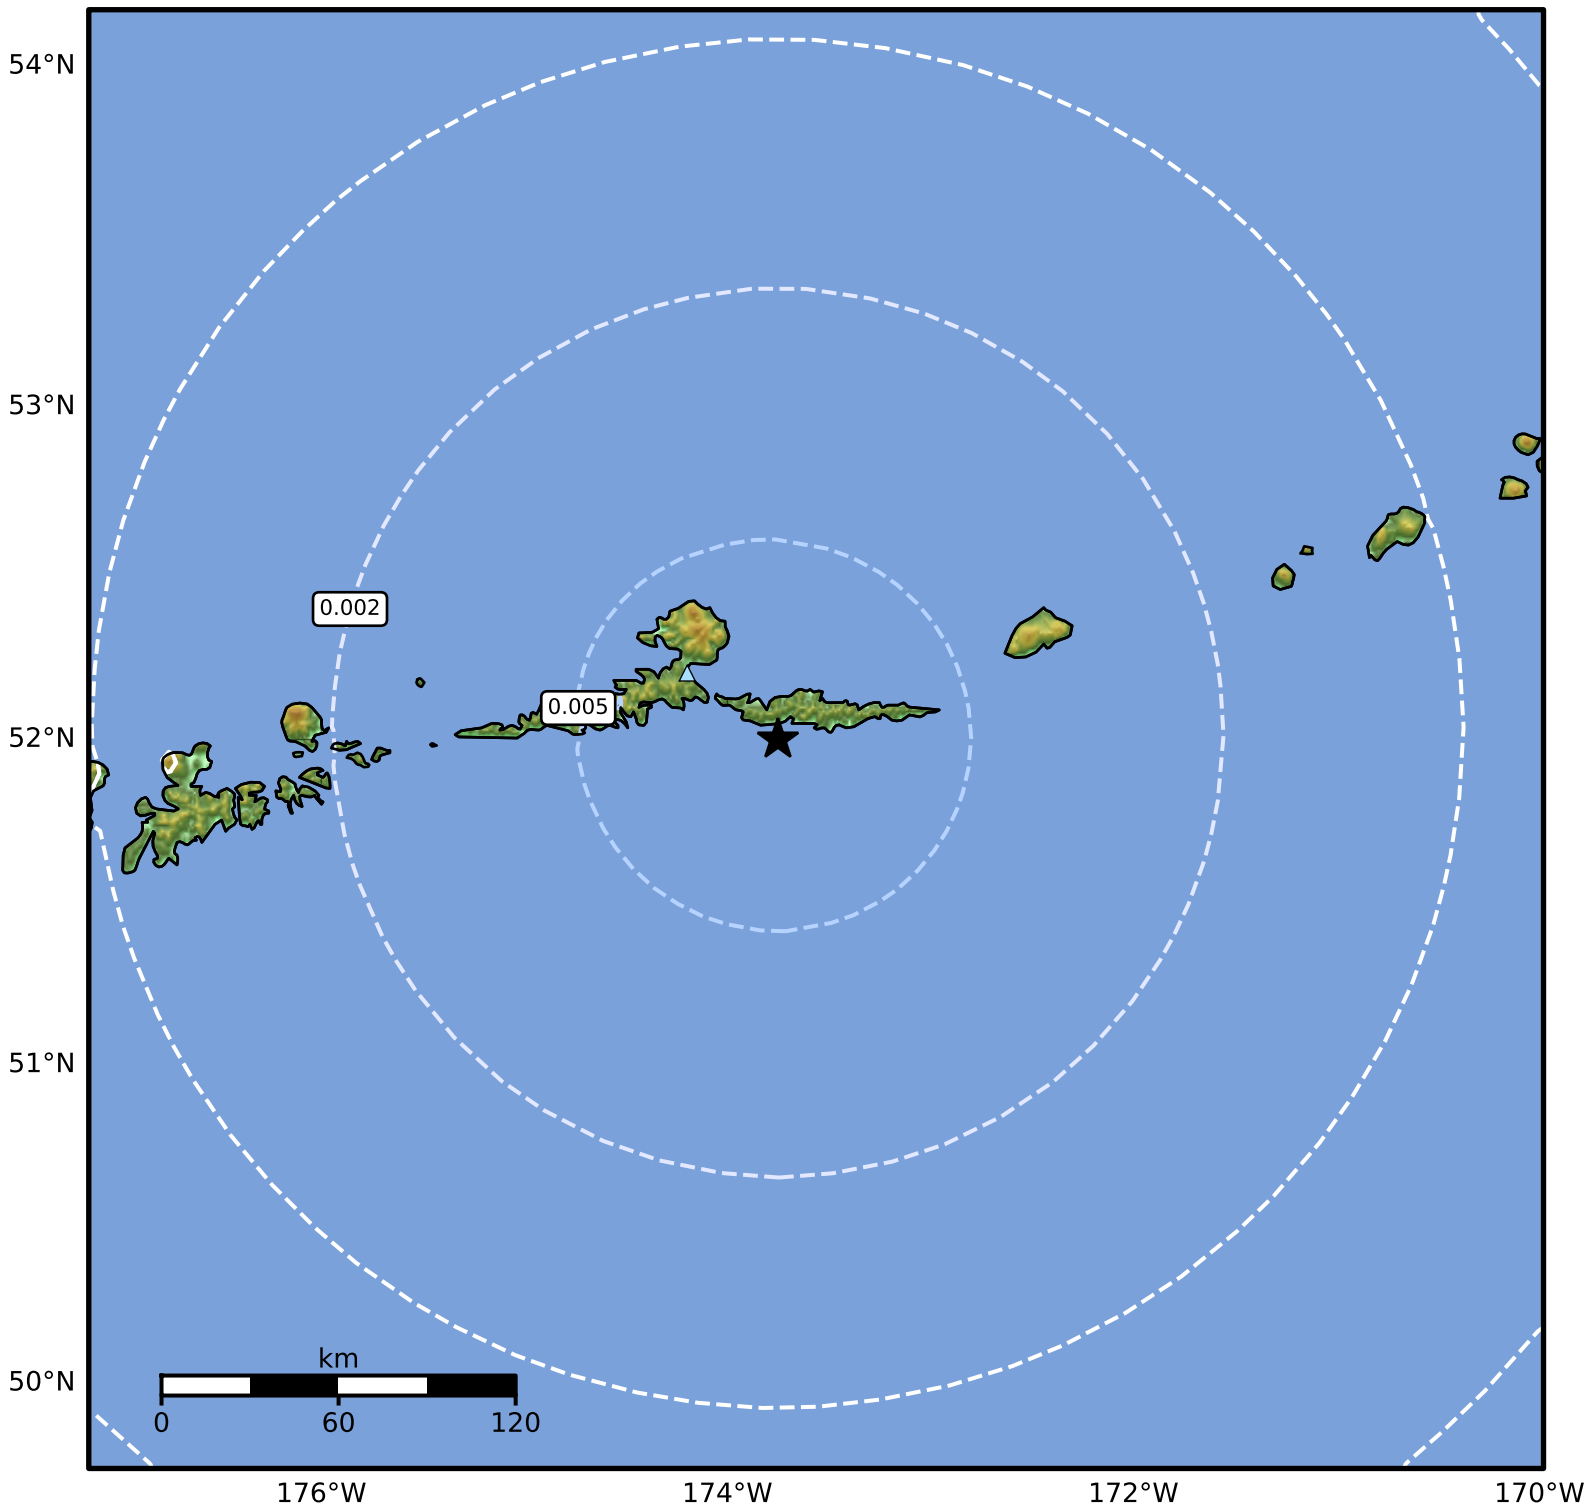

3.0 Second Peak Spectral Acceleration Map Alaska Earthquake Center
ShakeMap: 37 km (23 miles) SE of Atka
Sep 16, 2024 16:01:19 UTC M4.4 N52.00 W173.75 Depth: 75.2km ID:ak024by9995a

Scale based on Worden et al. (2012)

△ Seismic Instrument ○ Reported Intensity

★ Epicenter

Version 2: Processed 2024-09-16T17:28:45Z