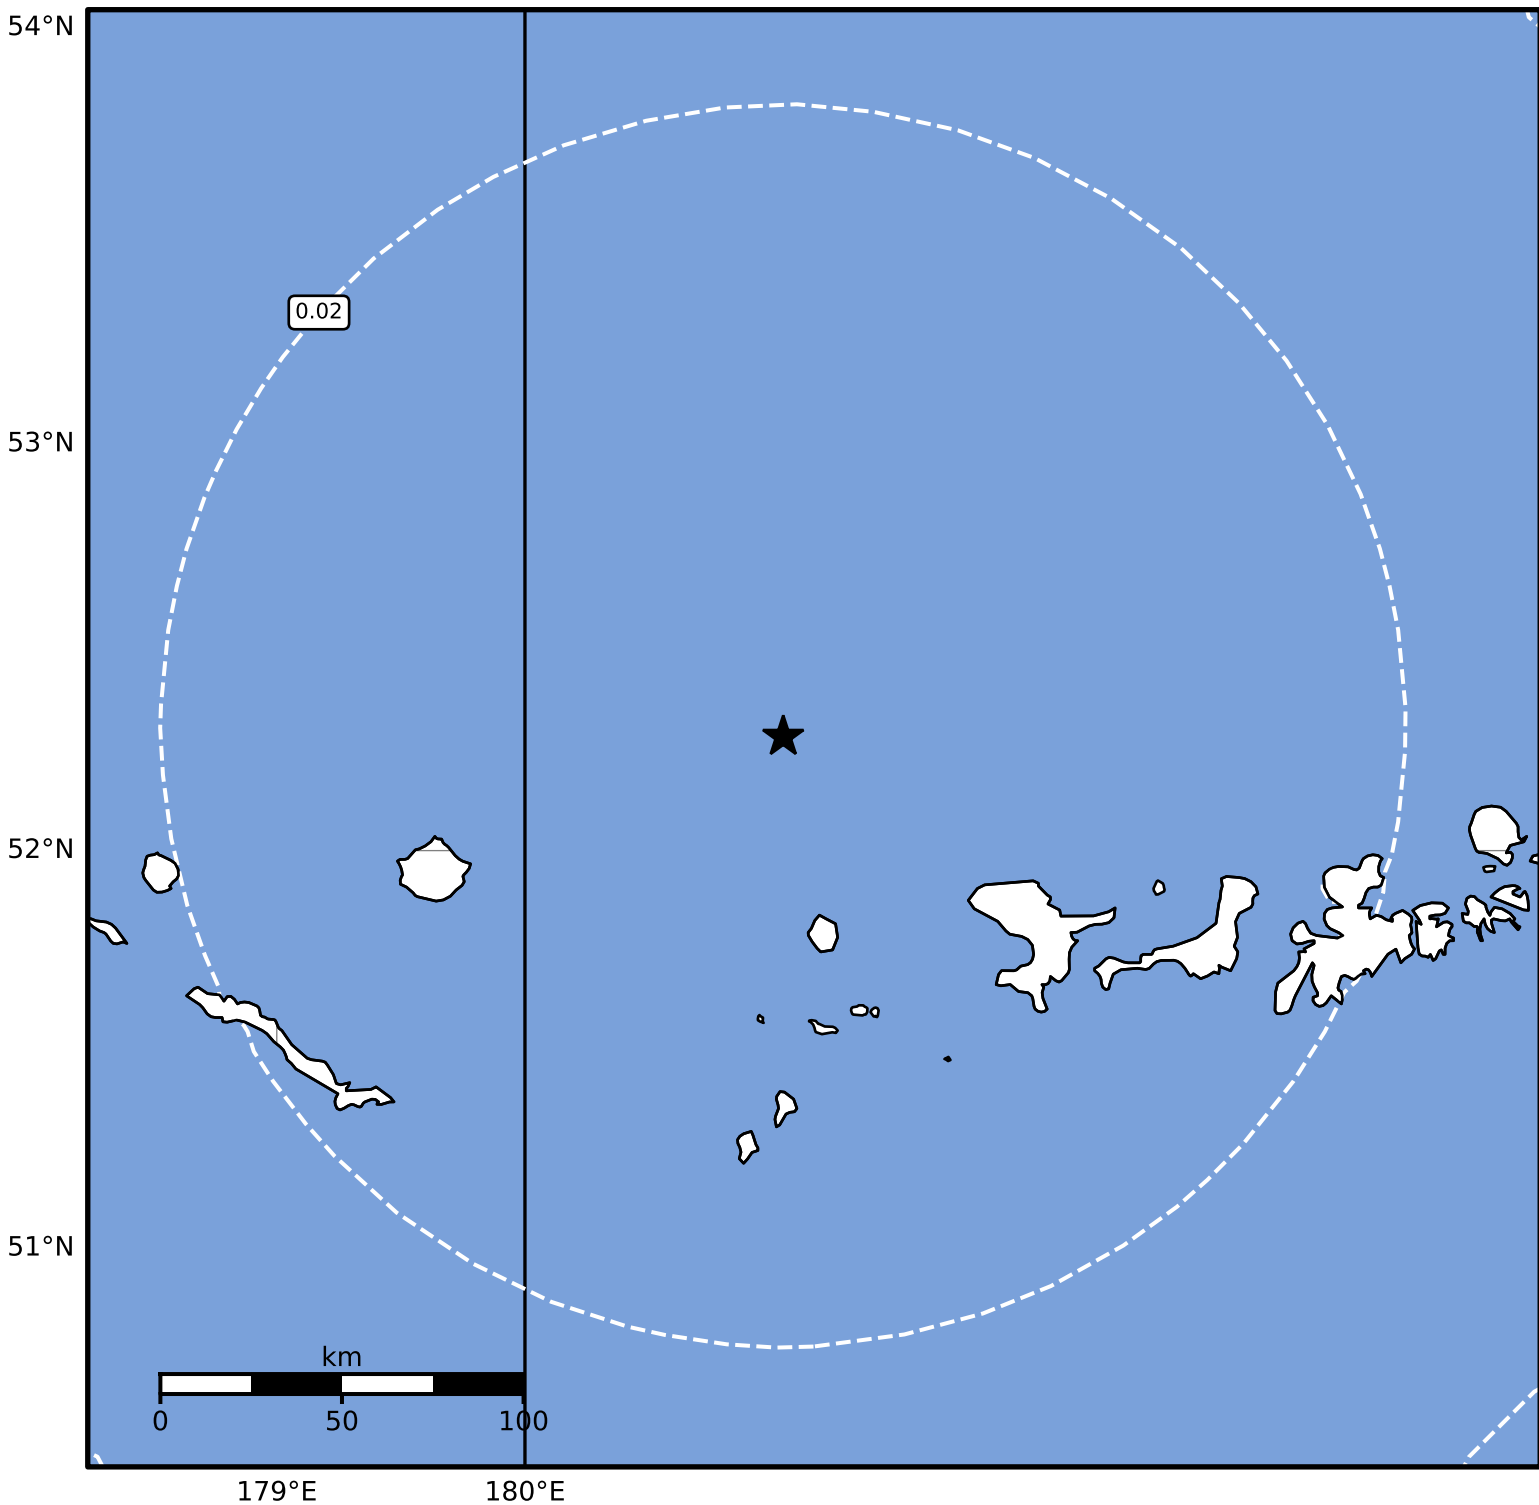

Peak Ground Acceleration Map Alaska Earthquake Center
ShakeMap: 163 km (101 miles) ENE of Amchitka
Sep 16, 2024 18:13:02 UTC M4.2 N52.28 W178.96 Depth: 257.7km ID:ak024byaittb

Scale based on Worden et al. (2012)

Version 1: Processed 2024-09-16T20:49:39Z

△ Seismic Instrument ○ Reported Intensity

★ Epicenter