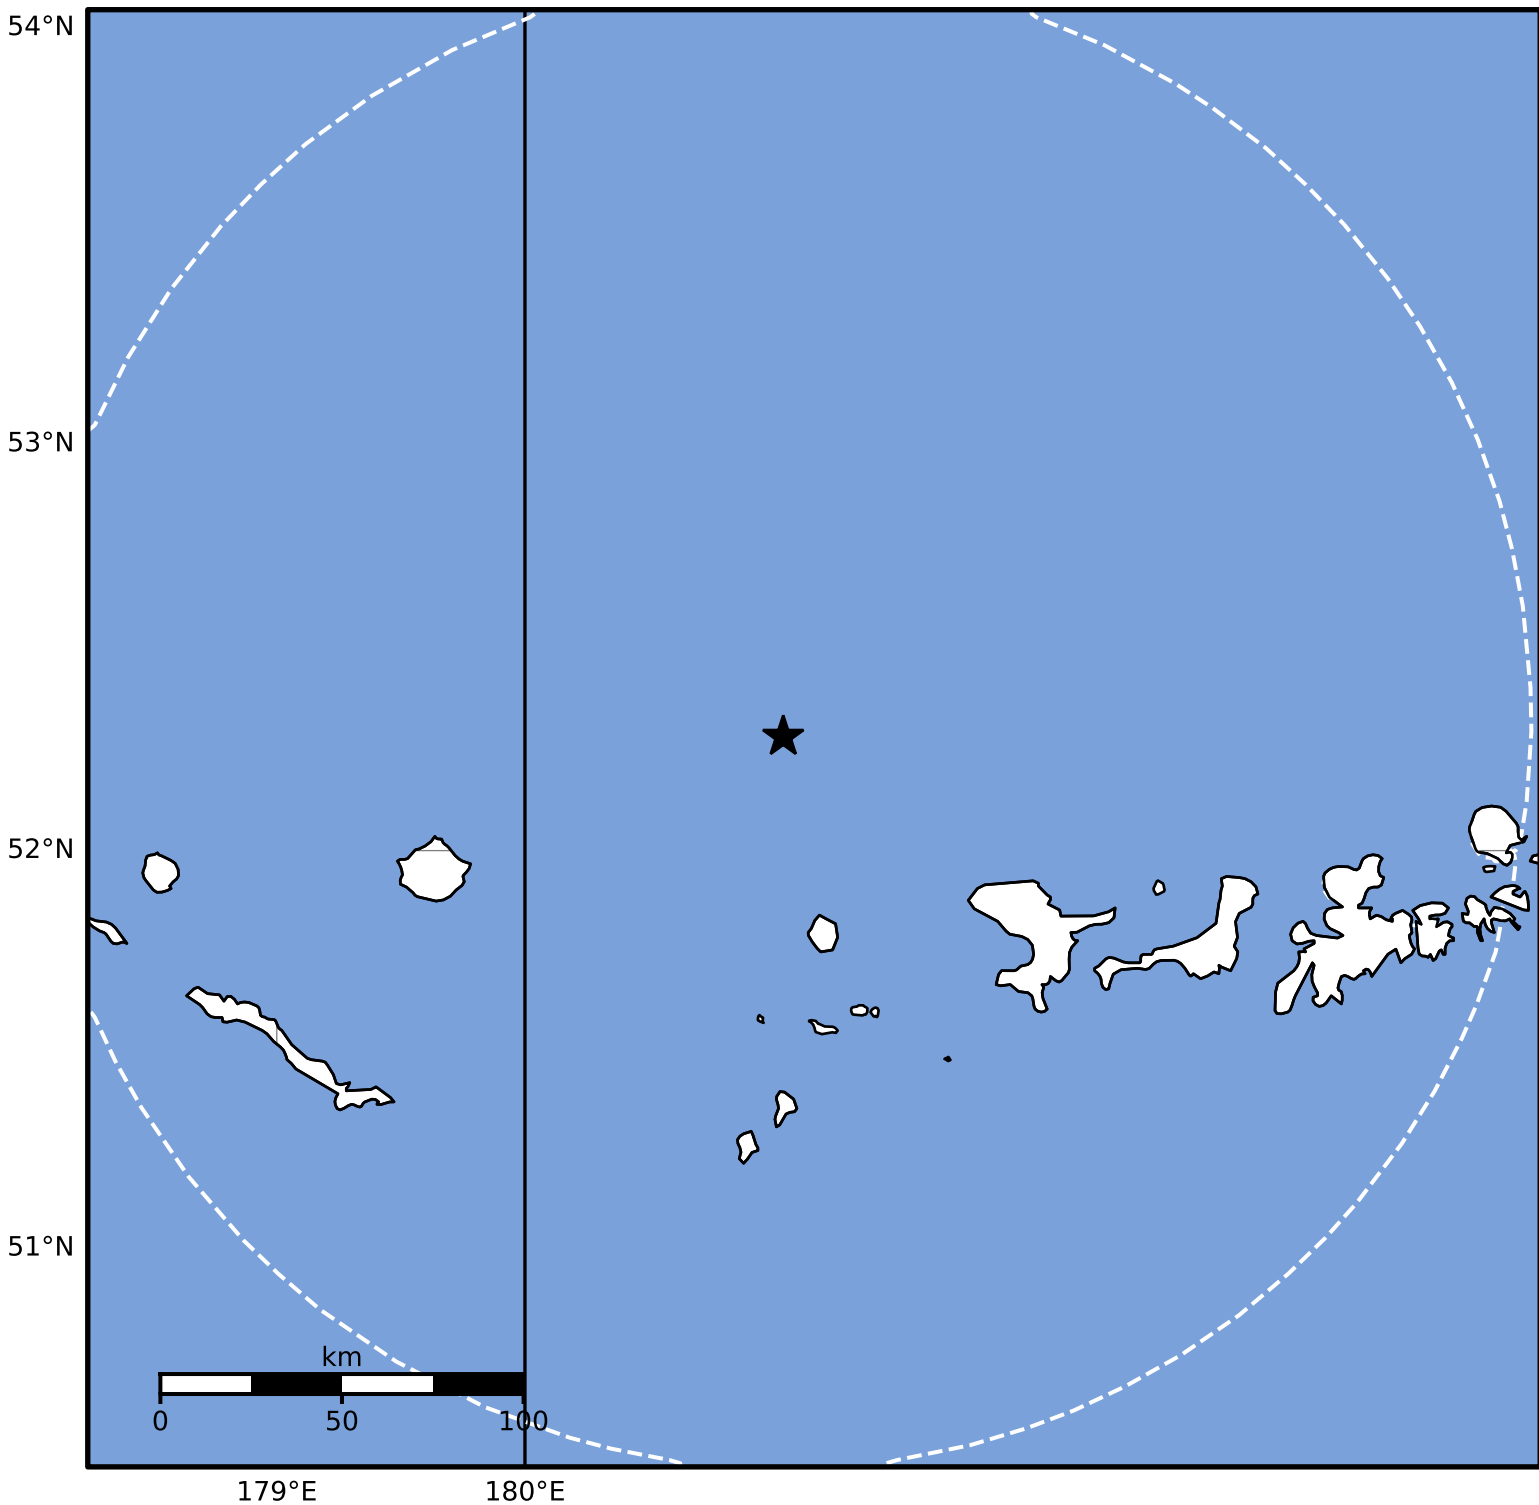

Peak Ground Velocity Map Alaska Earthquake Center
ShakeMap: 163 km (101 miles) ENE of Amchitka
Sep 16, 2024 18:13:02 UTC M4.2 N52.28 W178.96 Depth: 257.7km ID:ak024byaittb

Scale based on Worden et al. (2012)

Version 1: Processed 2024-09-16T20:49:39Z

△ Seismic Instrument ○ Reported Intensity

★ Epicenter