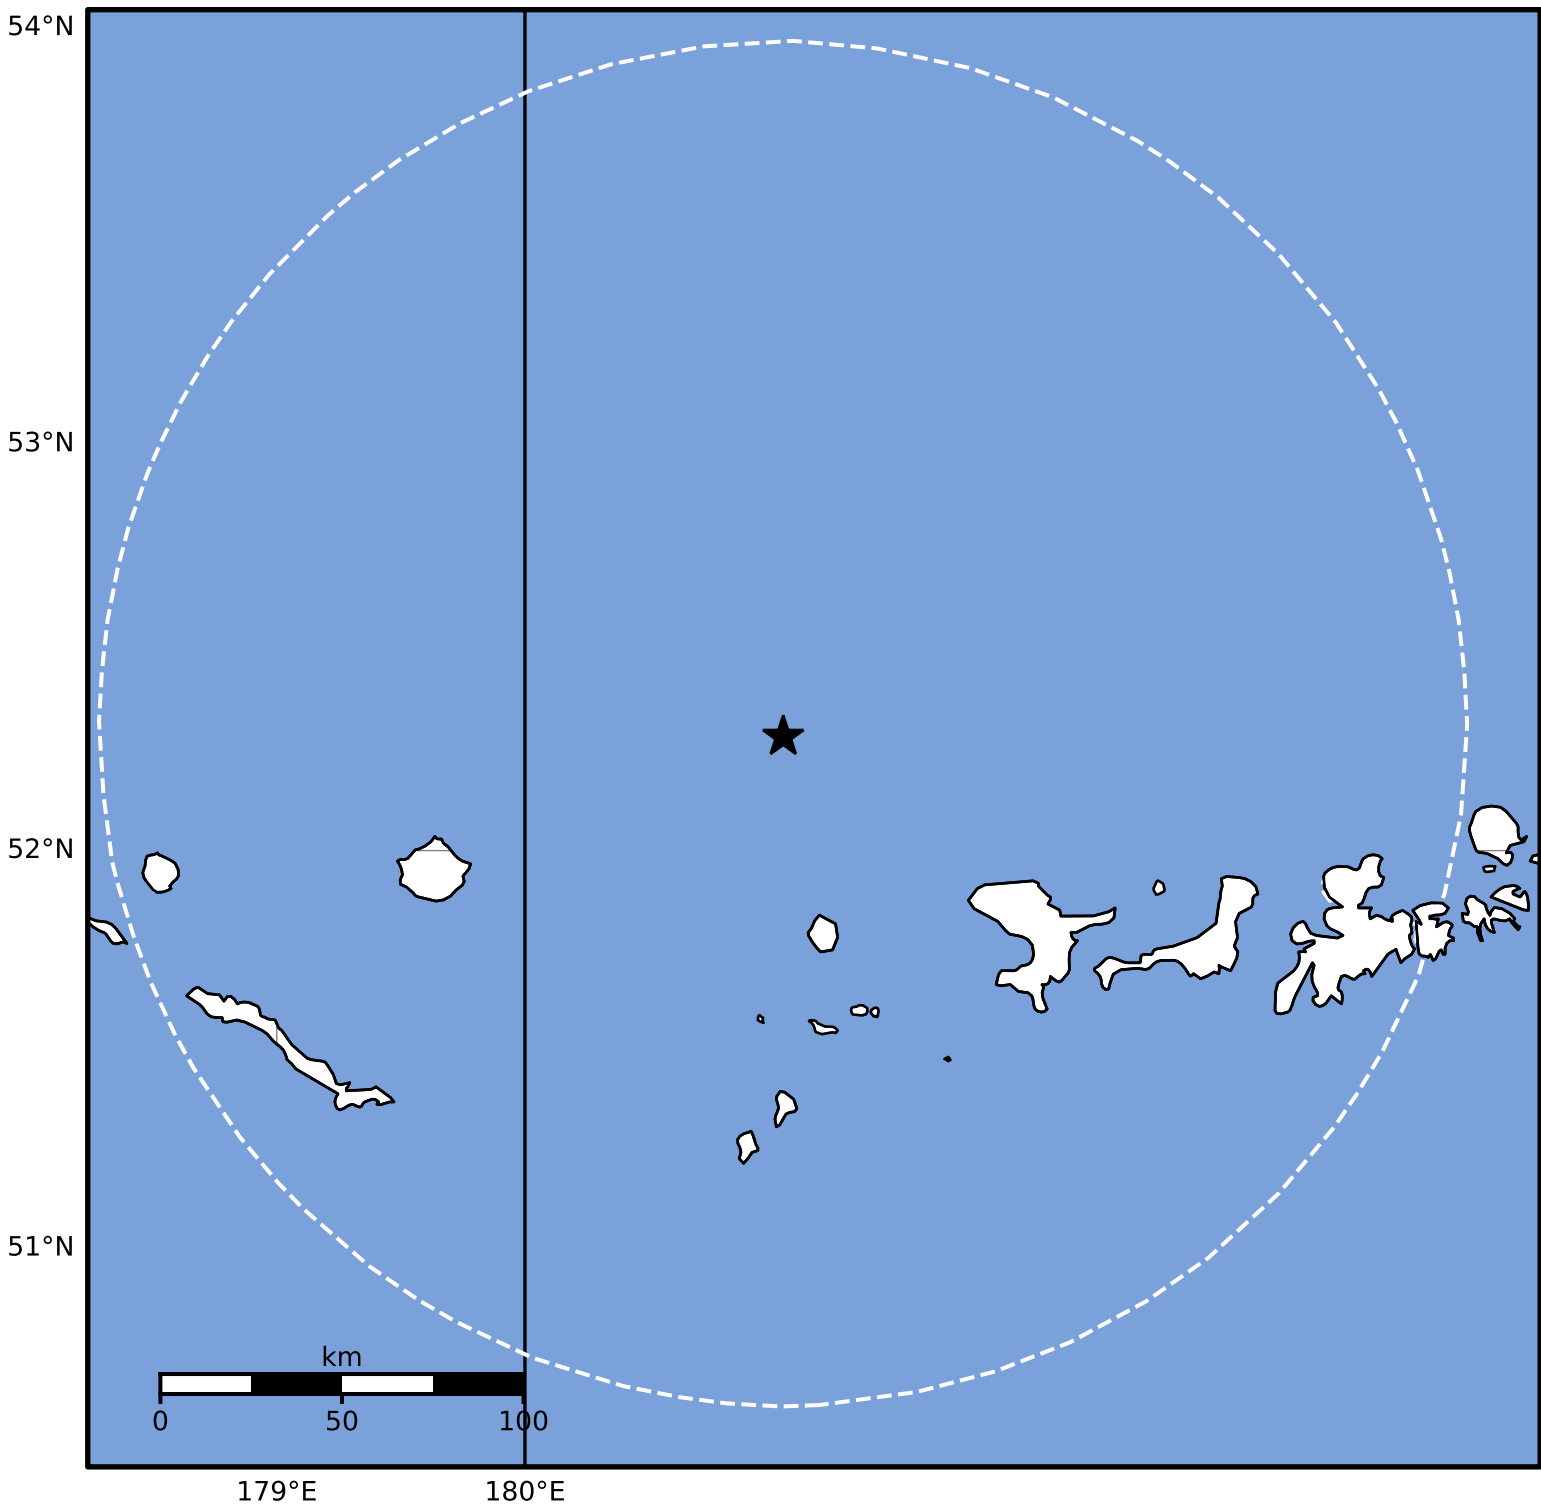

0.3 Second Peak Spectral Acceleration Map Alaska Earthquake Center
 ShakeMap: 163 km (101 miles) ENE of Amchitka
 Sep 16, 2024 18:13:02 UTC M4.2 N52.28 W178.96 Depth: 257.7km ID:ak024byaittb

SA(0.3) (%g)	0.1	0.2	0.5	1	2	5	10	20	50	100	200
--------------	-----	-----	-----	---	---	---	----	----	----	-----	-----

Scale based on Worden et al. (2012)

Version 1: Processed 2024-09-16T20:49:39Z

△ Seismic Instrument ○ Reported Intensity

★ Epicenter