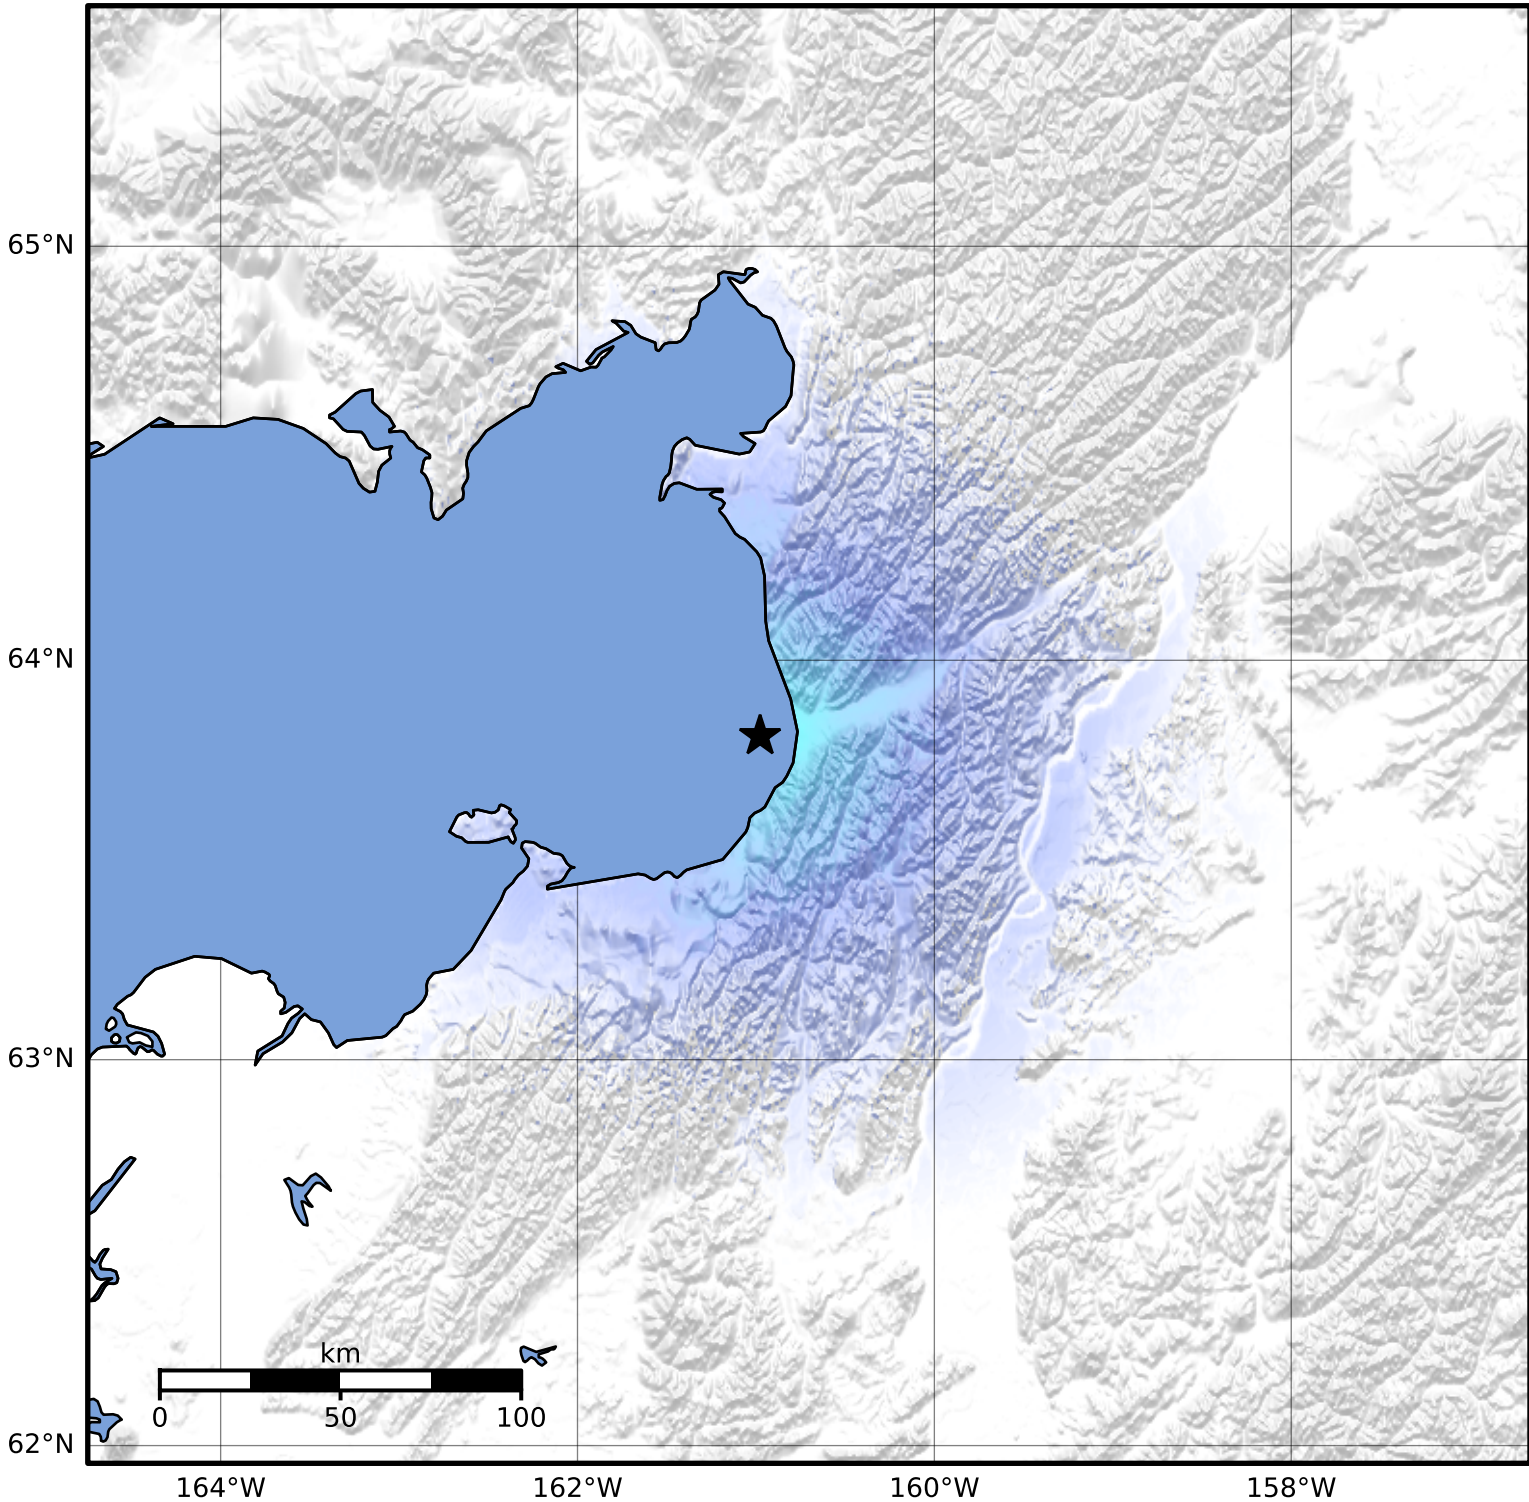

Macroseismic Intensity Map Alaska Earthquake Center
 ShakeMap: 11 km (7 miles) SW of Unalakleet
 Sep 18, 2024 22:41:38 UTC M4.0 N63.81 W160.98 Depth: 3.8km ID:ak024c1o5cn6

SHAKING	Not felt	Weak	Light	Moderate	Strong	Very strong	Severe	Violent	Extreme
DAMAGE	None	None	None	Very light	Light	Moderate	Moderate/heavy	Heavy	Very heavy
PGA(%g)	<0.0464	0.297	2.76	6.2	11.5	21.5	40.1	74.7	>139
PGV(cm/s)	<0.0215	0.135	1.41	4.65	9.64	20	41.4	85.8	>178
INTENSITY	I	II-III	IV	V	VI	VII	VIII	IX	X+

Scale based on Worden et al. (2012)

Version 2: Processed 2024-09-18T23:21:47Z

△ Seismic Instrument ○ Reported Intensity

★ Epicenter