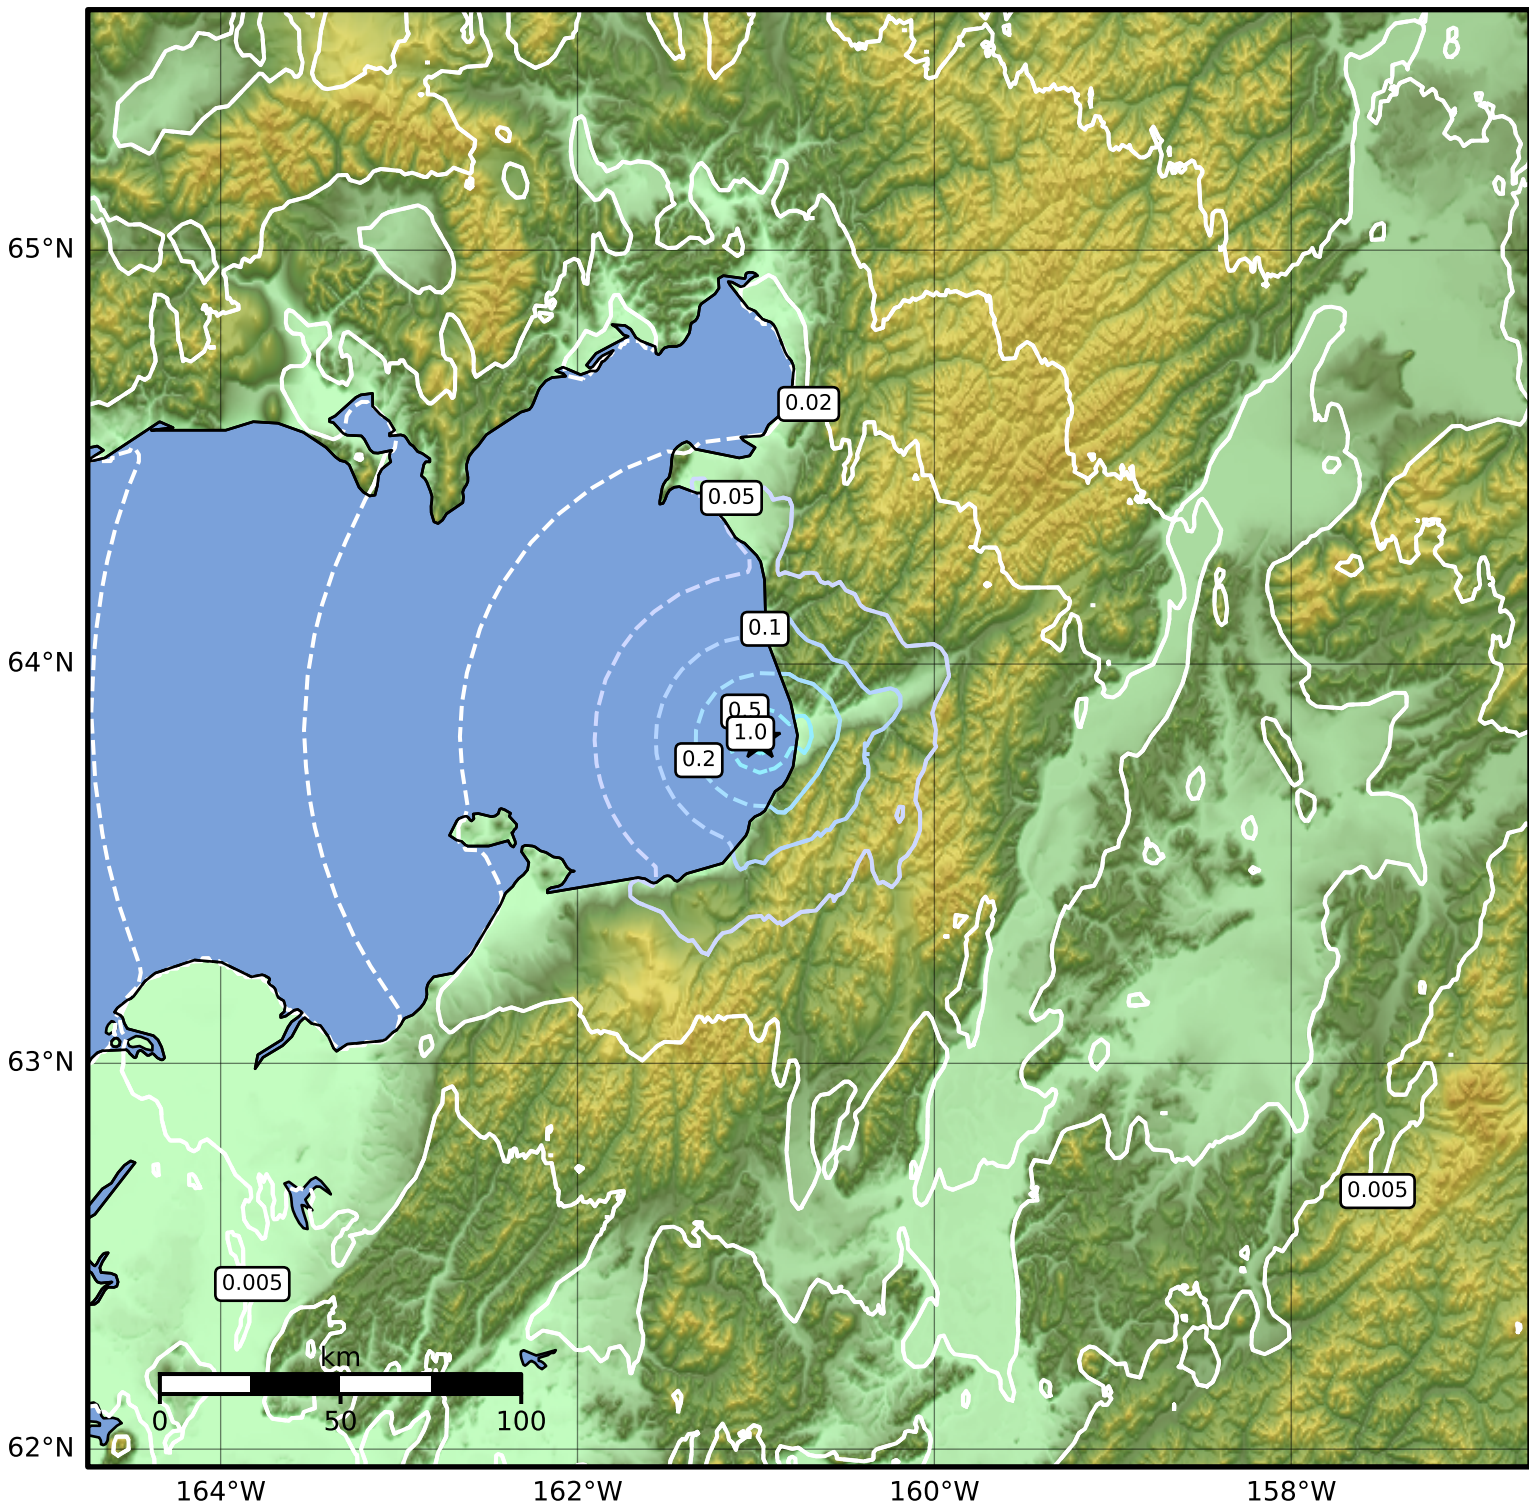

Peak Ground Velocity Map Alaska Earthquake Center
ShakeMap: 11 km (7 miles) SW of Unalakleet
Sep 18, 2024 22:41:38 UTC M4.0 N63.81 W160.98 Depth: 3.8km ID:ak024c1o5cn6

PGV (cm/s)	0.1	0.2	0.5	1	2	5	10	20	50	100	200
------------	-----	-----	-----	---	---	---	----	----	----	-----	-----

Scale based on Worden et al. (2012)

△ Seismic Instrument ○ Reported Intensity

★ Epicenter

Version 2: Processed 2024-09-18T23:21:47Z