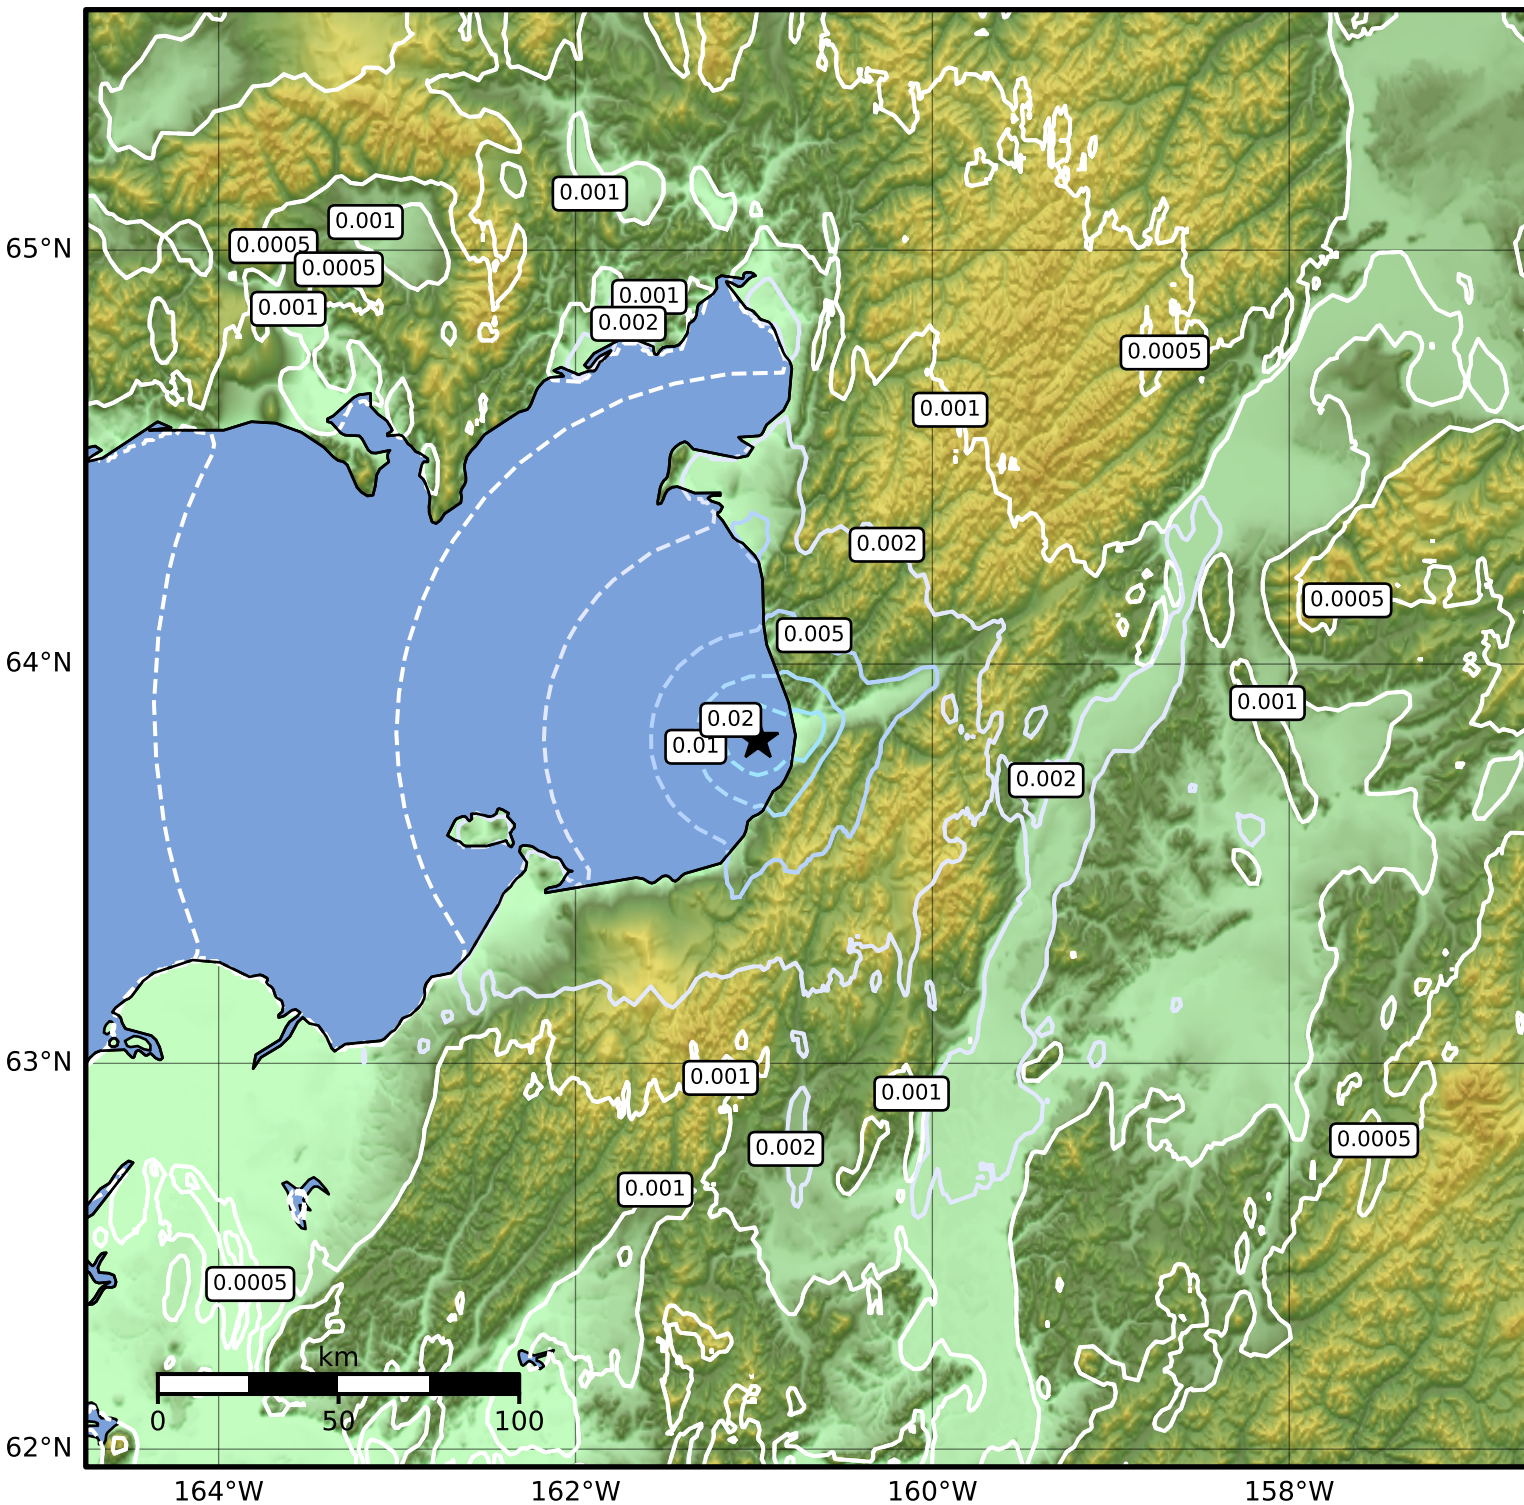

3.0 Second Peak Spectral Acceleration Map Alaska Earthquake Center  
 ShakeMap: 11 km (7 miles) SW of Unalakleet  
 Sep 18, 2024 22:41:38 UTC M4.0 N63.81 W160.98 Depth: 3.8km ID:ak024c1o5cn6

Scale based on Worden et al. (2012)

Version 2: Processed 2024-09-18T23:21:47Z

△ Seismic Instrument ○ Reported Intensity

★ Epicenter