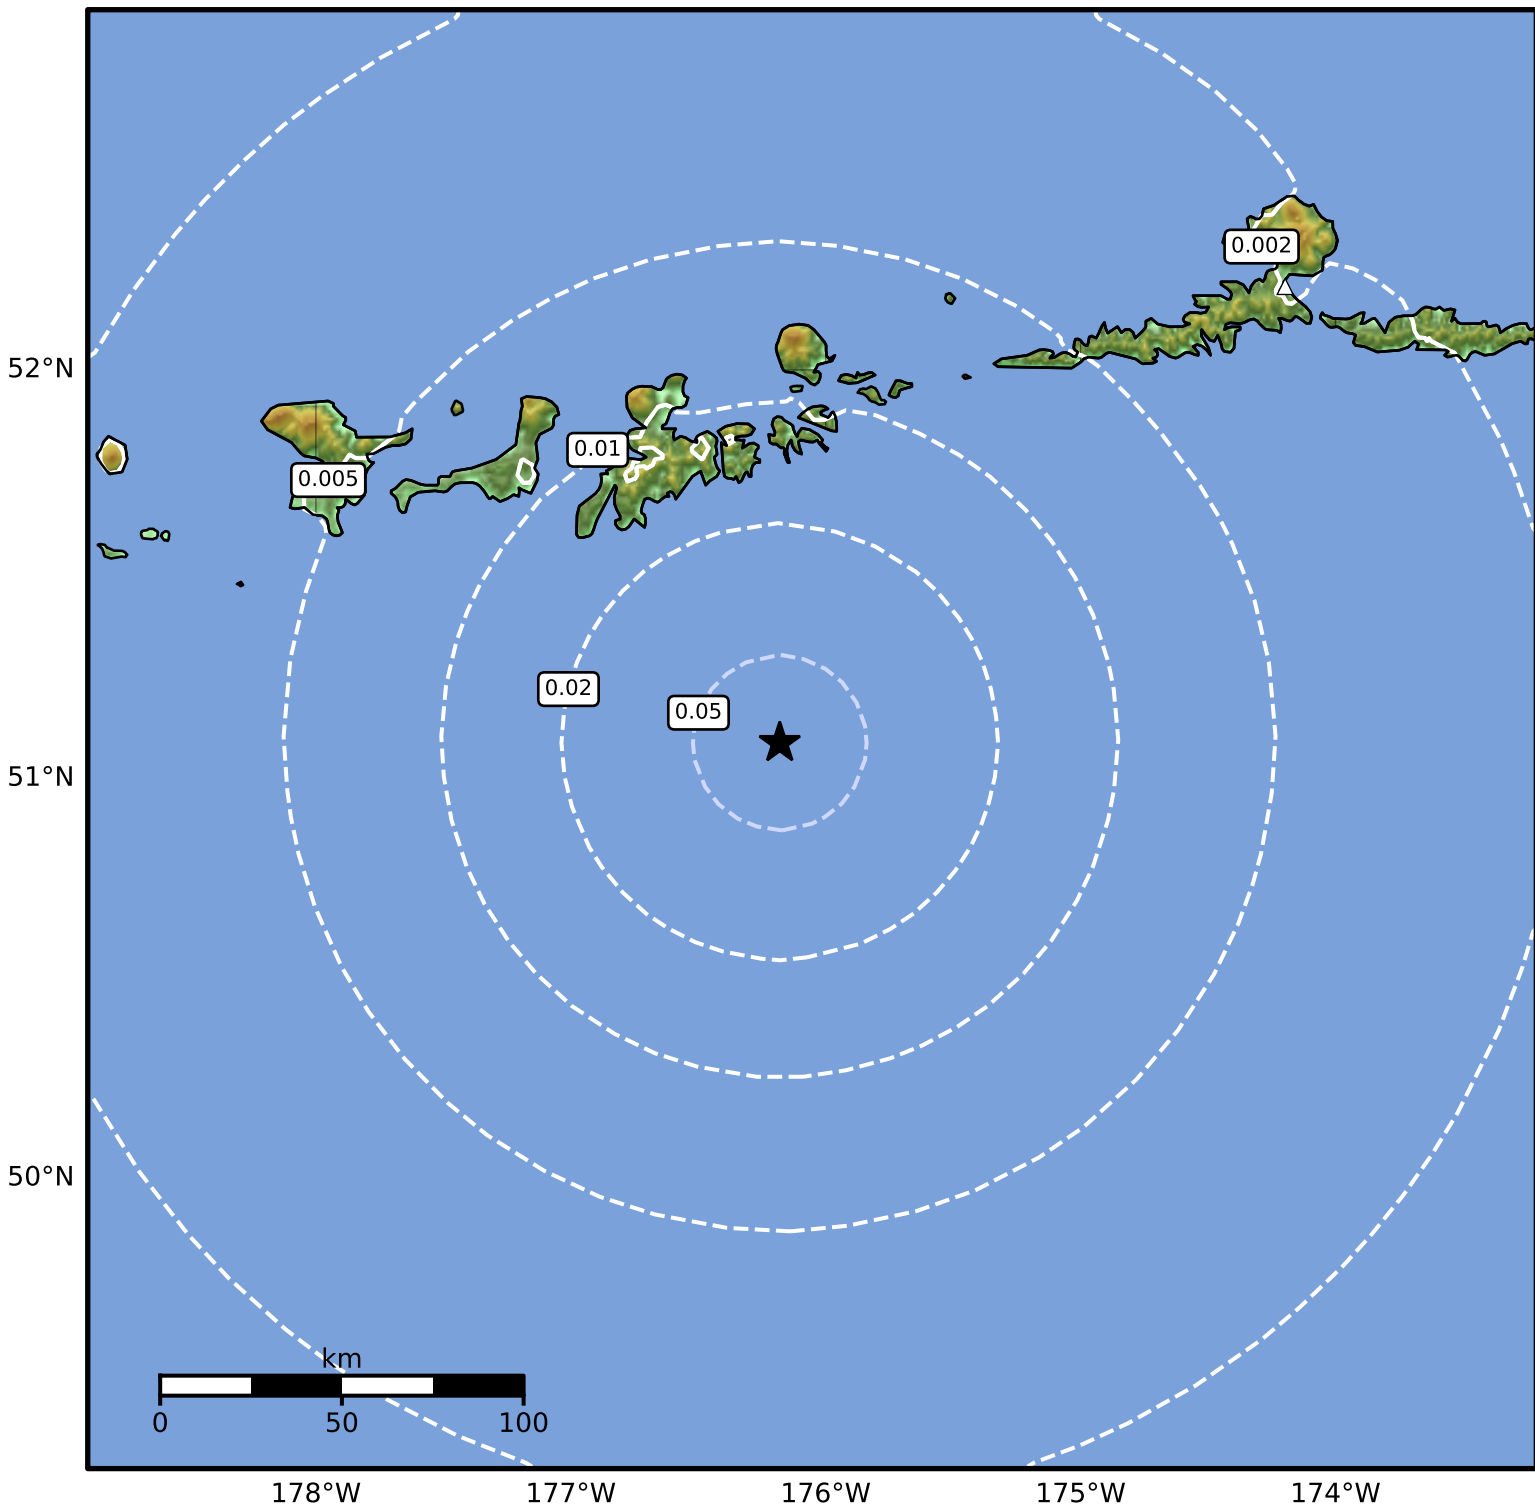

Peak Ground Velocity Map Alaska Earthquake Center
ShakeMap: 93 km (58 miles) SSE of Adak
Sep 20, 2024 00:13:52 UTC M3.9 N51.09 W176.18 Depth: 34.1km ID:ak024c4lyioo

Scale based on Worden et al. (2012)

Version 2: Processed 2024-09-20T04:42:43Z

△ Seismic Instrument ○ Reported Intensity

★ Epicenter