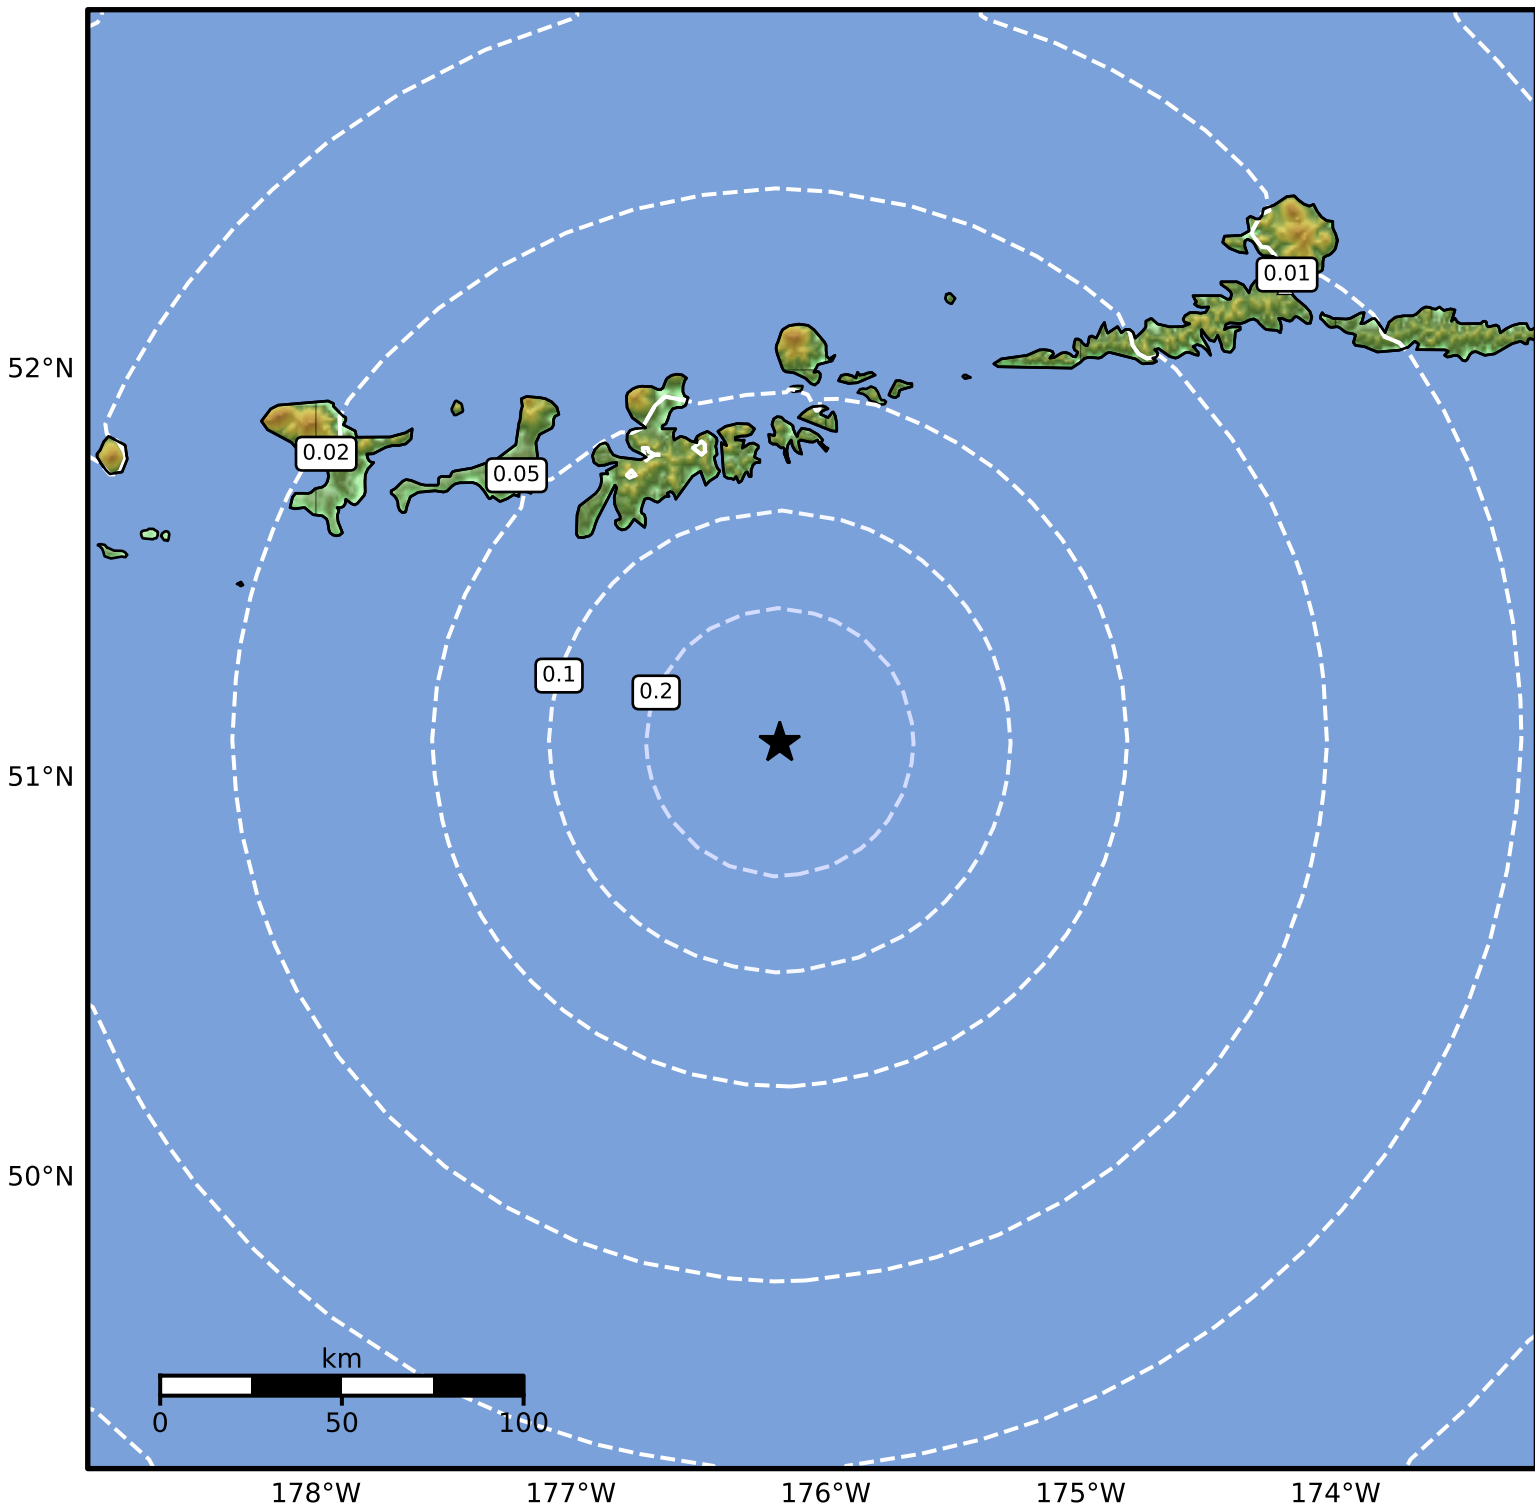

0.3 Second Peak Spectral Acceleration Map Alaska Earthquake Center  
 ShakeMap: 93 km (58 miles) SSE of Adak  
 Sep 20, 2024 00:13:52 UTC M3.9 N51.09 W176.18 Depth: 34.1km ID:ak024c4lyioo

<b>SA(0.3) (%g)</b>	<b>0.1</b>	<b>0.2</b>	<b>0.5</b>	<b>1</b>	<b>2</b>	<b>5</b>	<b>10</b>	<b>20</b>	<b>50</b>	<b>100</b>	<b>200</b>
---------------------	------------	------------	------------	----------	----------	----------	-----------	-----------	-----------	------------	------------

Scale based on Worden et al. (2012)

Version 2: Processed 2024-09-20T04:42:43Z

△ Seismic Instrument ○ Reported Intensity

★ Epicenter