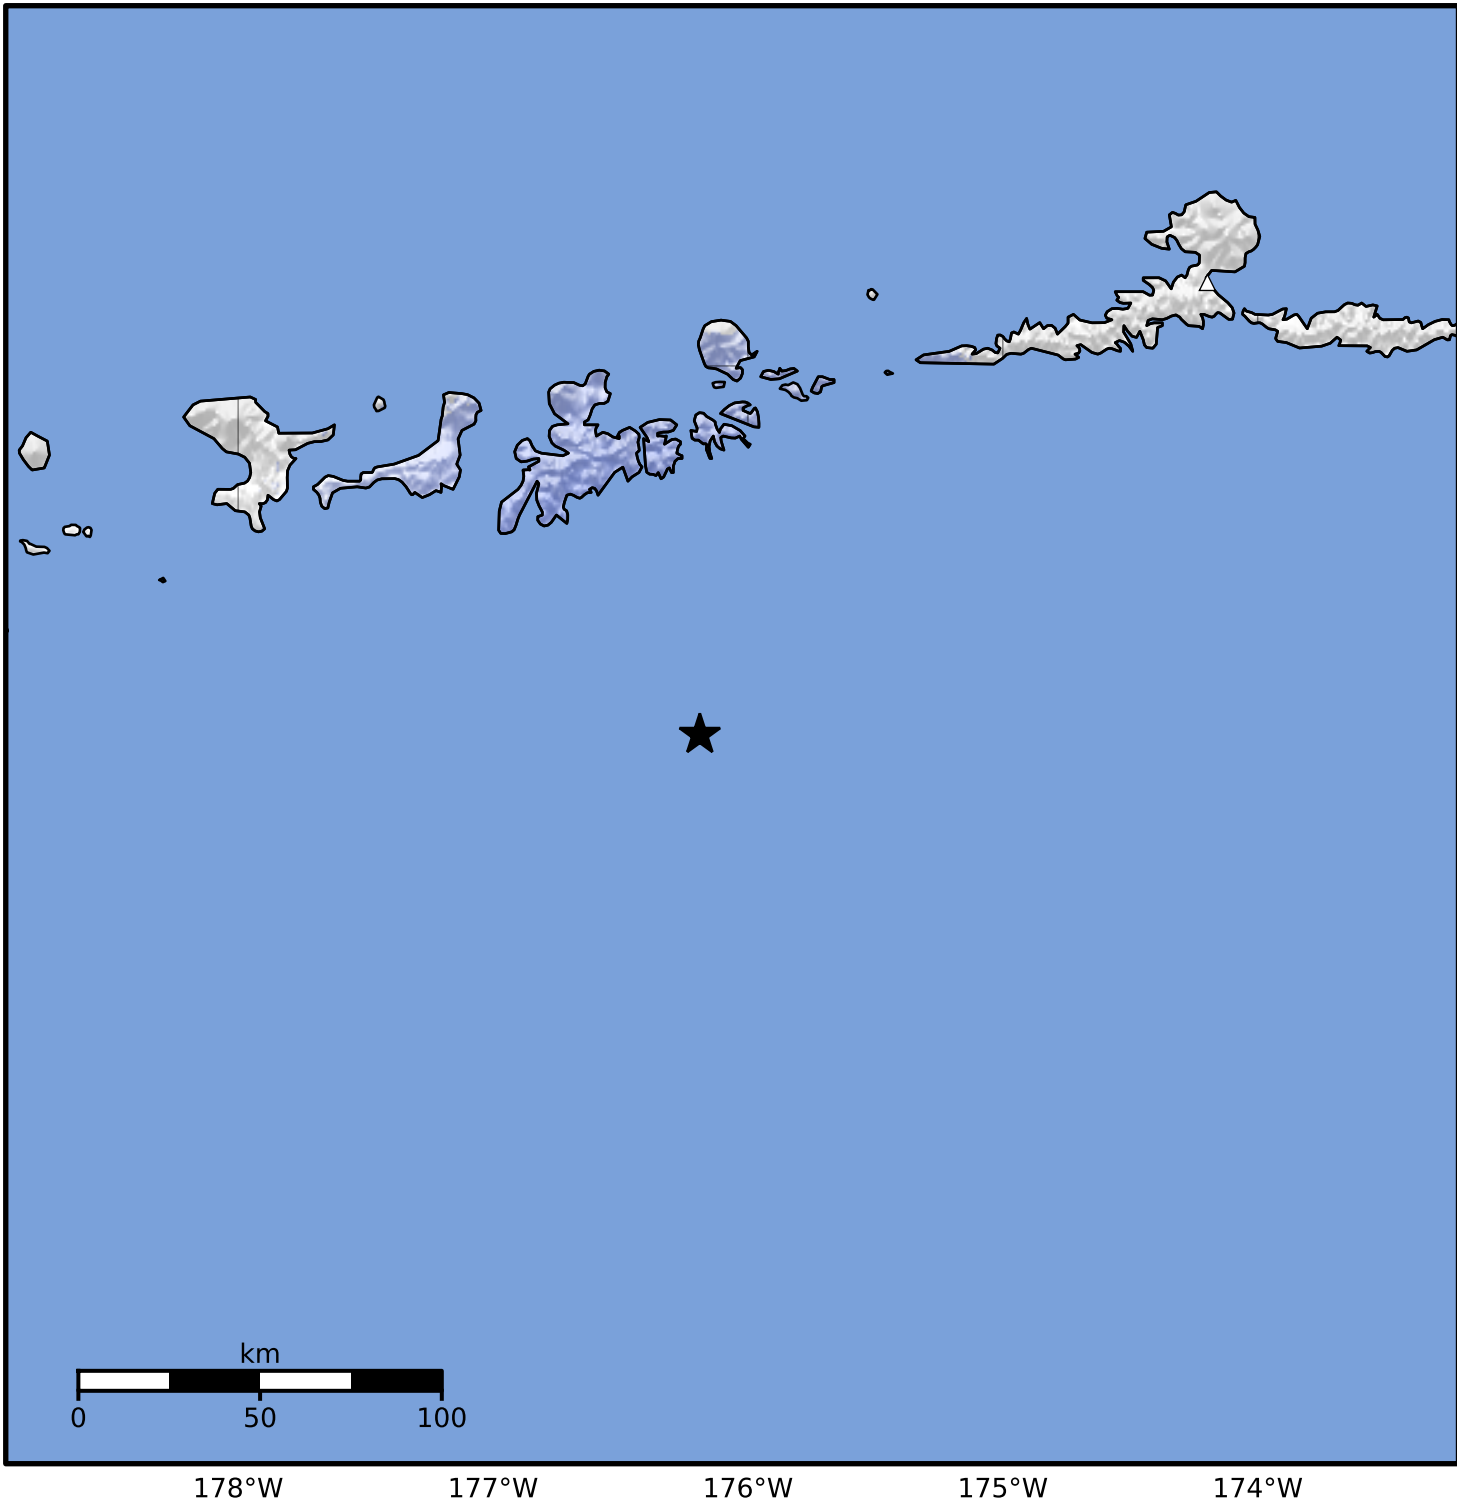

Macroseismic Intensity Map Alaska Earthquake Center
 ShakeMap: 92 km (57 miles) SSE of Adak
 Sep 20, 2024 02:09:15 UTC M4.1 N51.10 W176.19 Depth: 18.5km ID:ak024c4n4g5h

SHAKING	Not felt	Weak	Light	Moderate	Strong	Very strong	Severe	Violent	Extreme
DAMAGE	None	None	None	Very light	Light	Moderate	Moderate/heavy	Heavy	Very heavy
PGA(%g)	<0.0464	0.297	2.76	6.2	11.5	21.5	40.1	74.7	>139
PGV(cm/s)	<0.0215	0.135	1.41	4.65	9.64	20	41.4	85.8	>178
INTENSITY	I	II-III	IV	V	VI	VII	VIII	IX	X+

Scale based on Worden et al. (2012)

Version 2: Processed 2024-09-20T04:48:16Z

△ Seismic Instrument ○ Reported Intensity

★ Epicenter