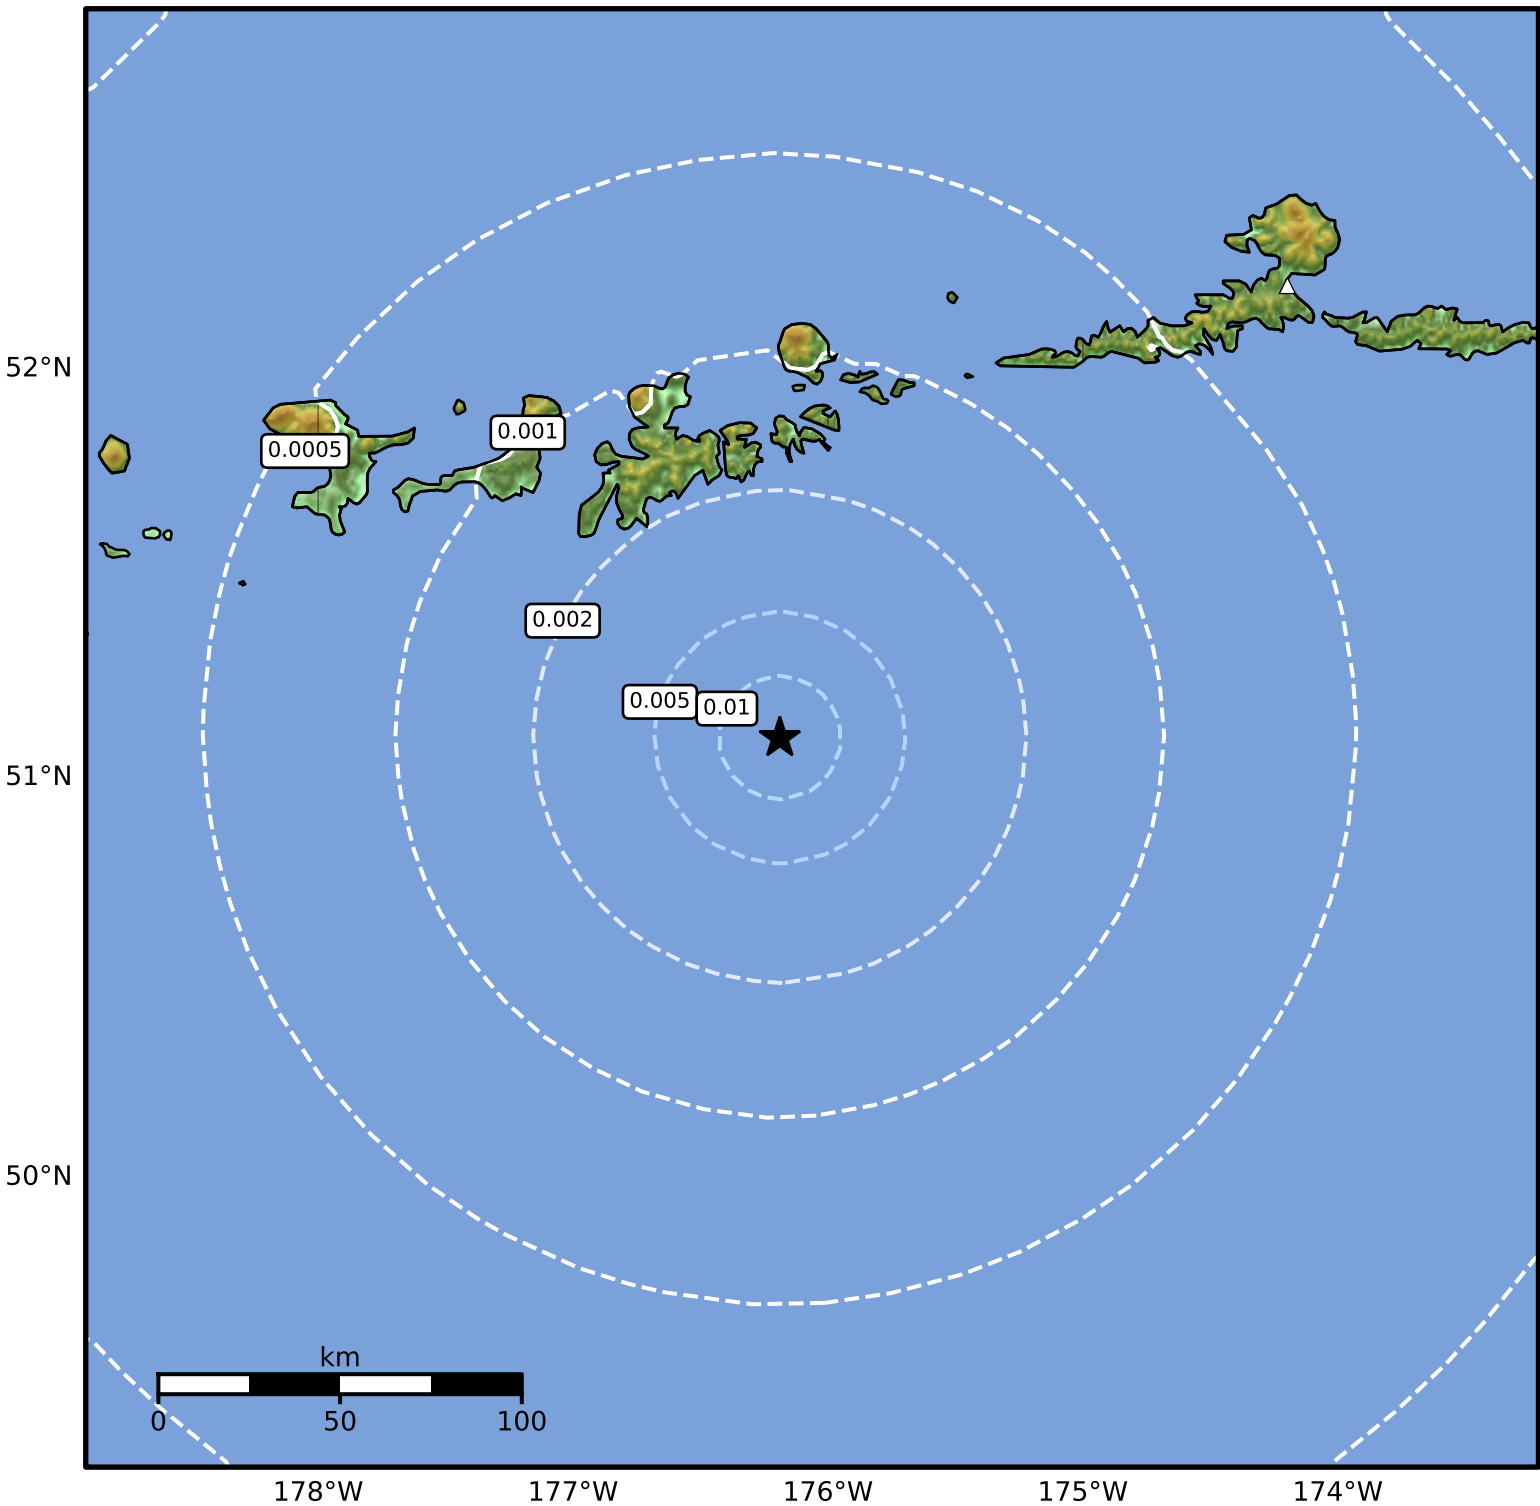

3.0 Second Peak Spectral Acceleration Map Alaska Earthquake Center
 ShakeMap: 92 km (57 miles) SSE of Adak
 Sep 20, 2024 02:09:15 UTC M4.1 N51.10 W176.19 Depth: 18.5km ID:ak024c4n4g5h

Scale based on Worden et al. (2012)

Version 2: Processed 2024-09-20T04:48:16Z

△ Seismic Instrument ○ Reported Intensity

★ Epicenter