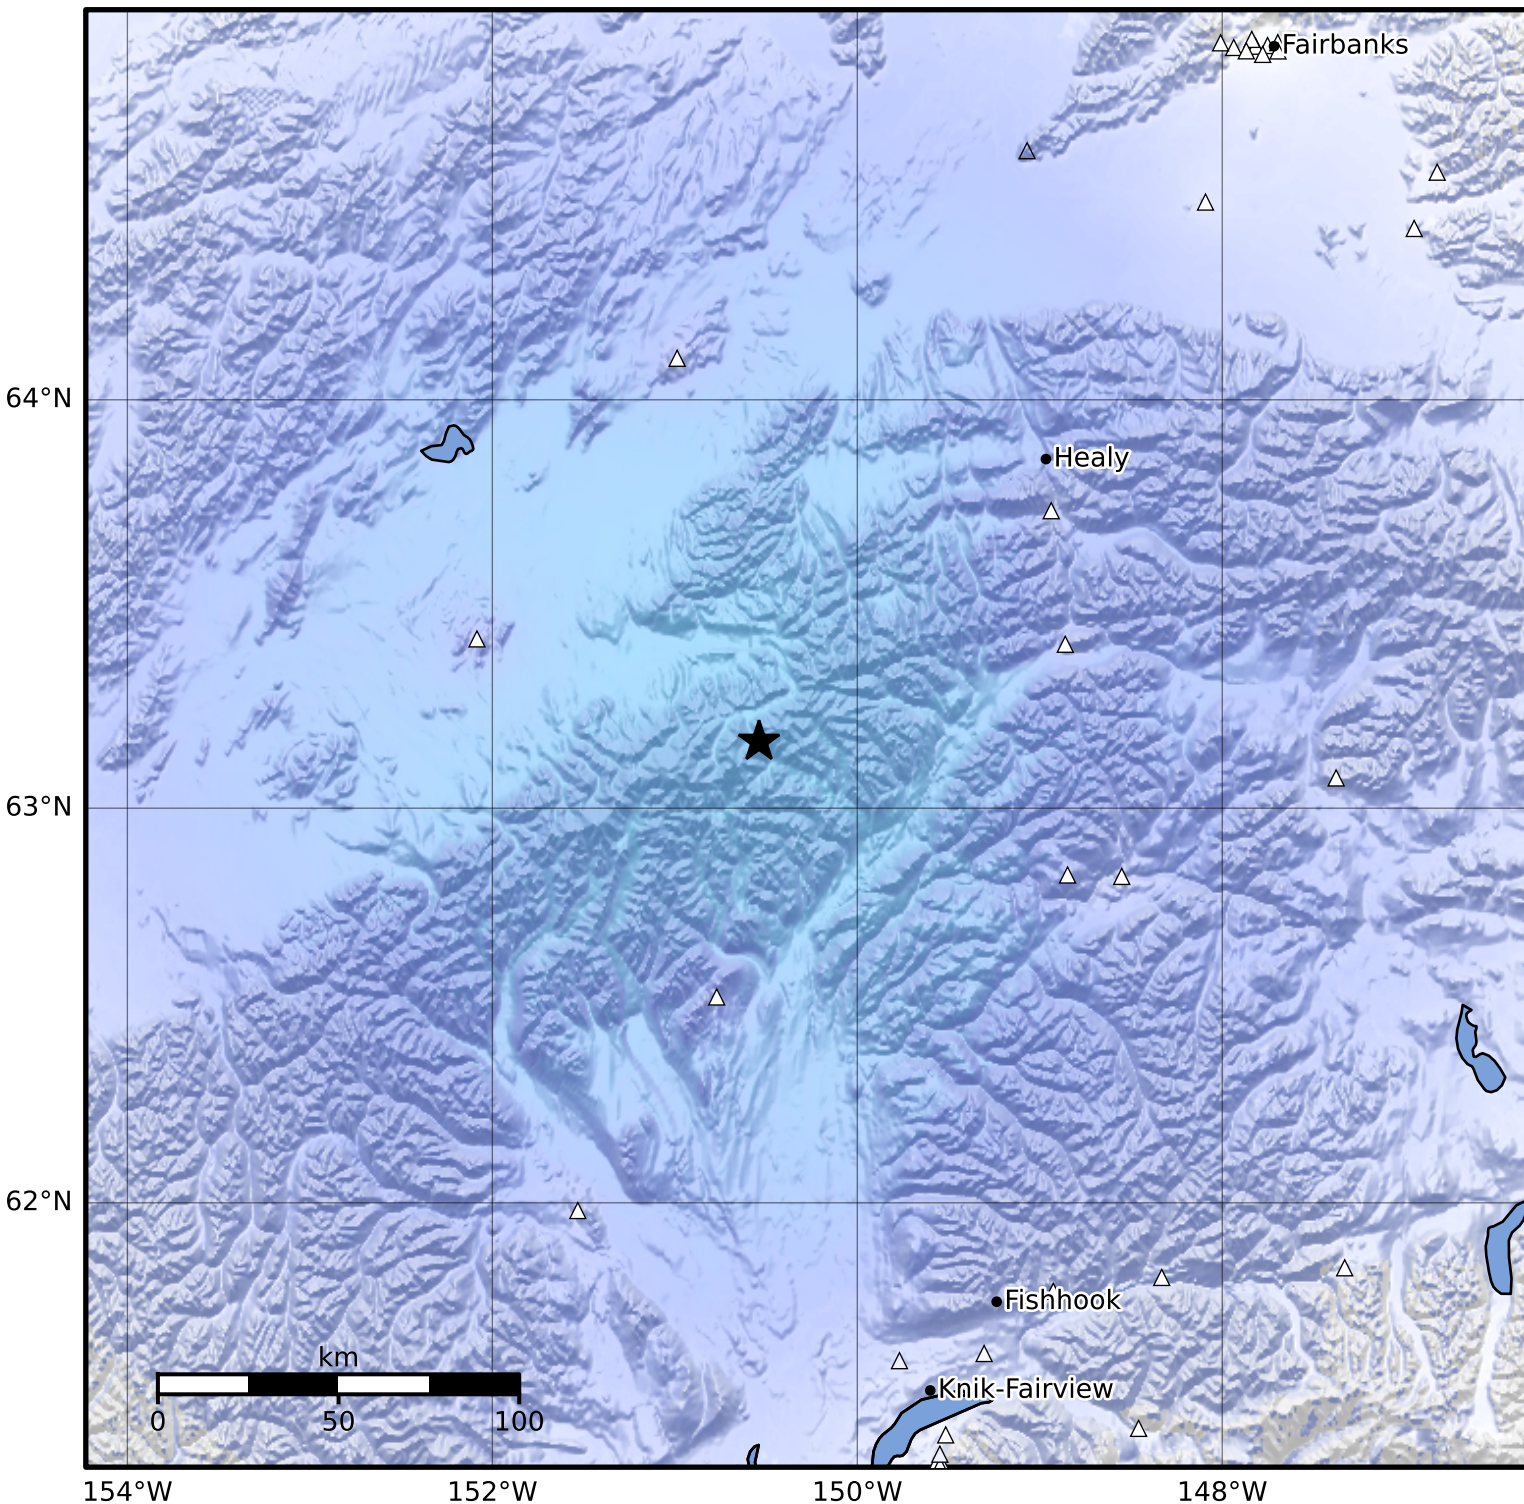

Macroseismic Intensity Map Alaska Earthquake Center
 ShakeMap: 45 km (28 miles) SSE of Kantishna
 Sep 20, 2024 04:02:41 UTC M3.9 N63.17 W150.54 Depth: 119.1km ID:ak024c4o9vb2

SHAKING	Not felt	Weak	Light	Moderate	Strong	Very strong	Severe	Violent	Extreme
DAMAGE	None	None	None	Very light	Light	Moderate	Moderate/heavy	Heavy	Very heavy
PGA(%g)	<0.0464	0.297	2.76	6.2	11.5	21.5	40.1	74.7	>139
PGV(cm/s)	<0.0215	0.135	1.41	4.65	9.64	20	41.4	85.8	>178
INTENSITY	I	II-III	IV	V	VI	VII	VIII	IX	X+

Scale based on Worden et al. (2012)

Version 2: Processed 2024-09-20T04:36:00Z

△ Seismic Instrument ○ Reported Intensity

★ Epicenter