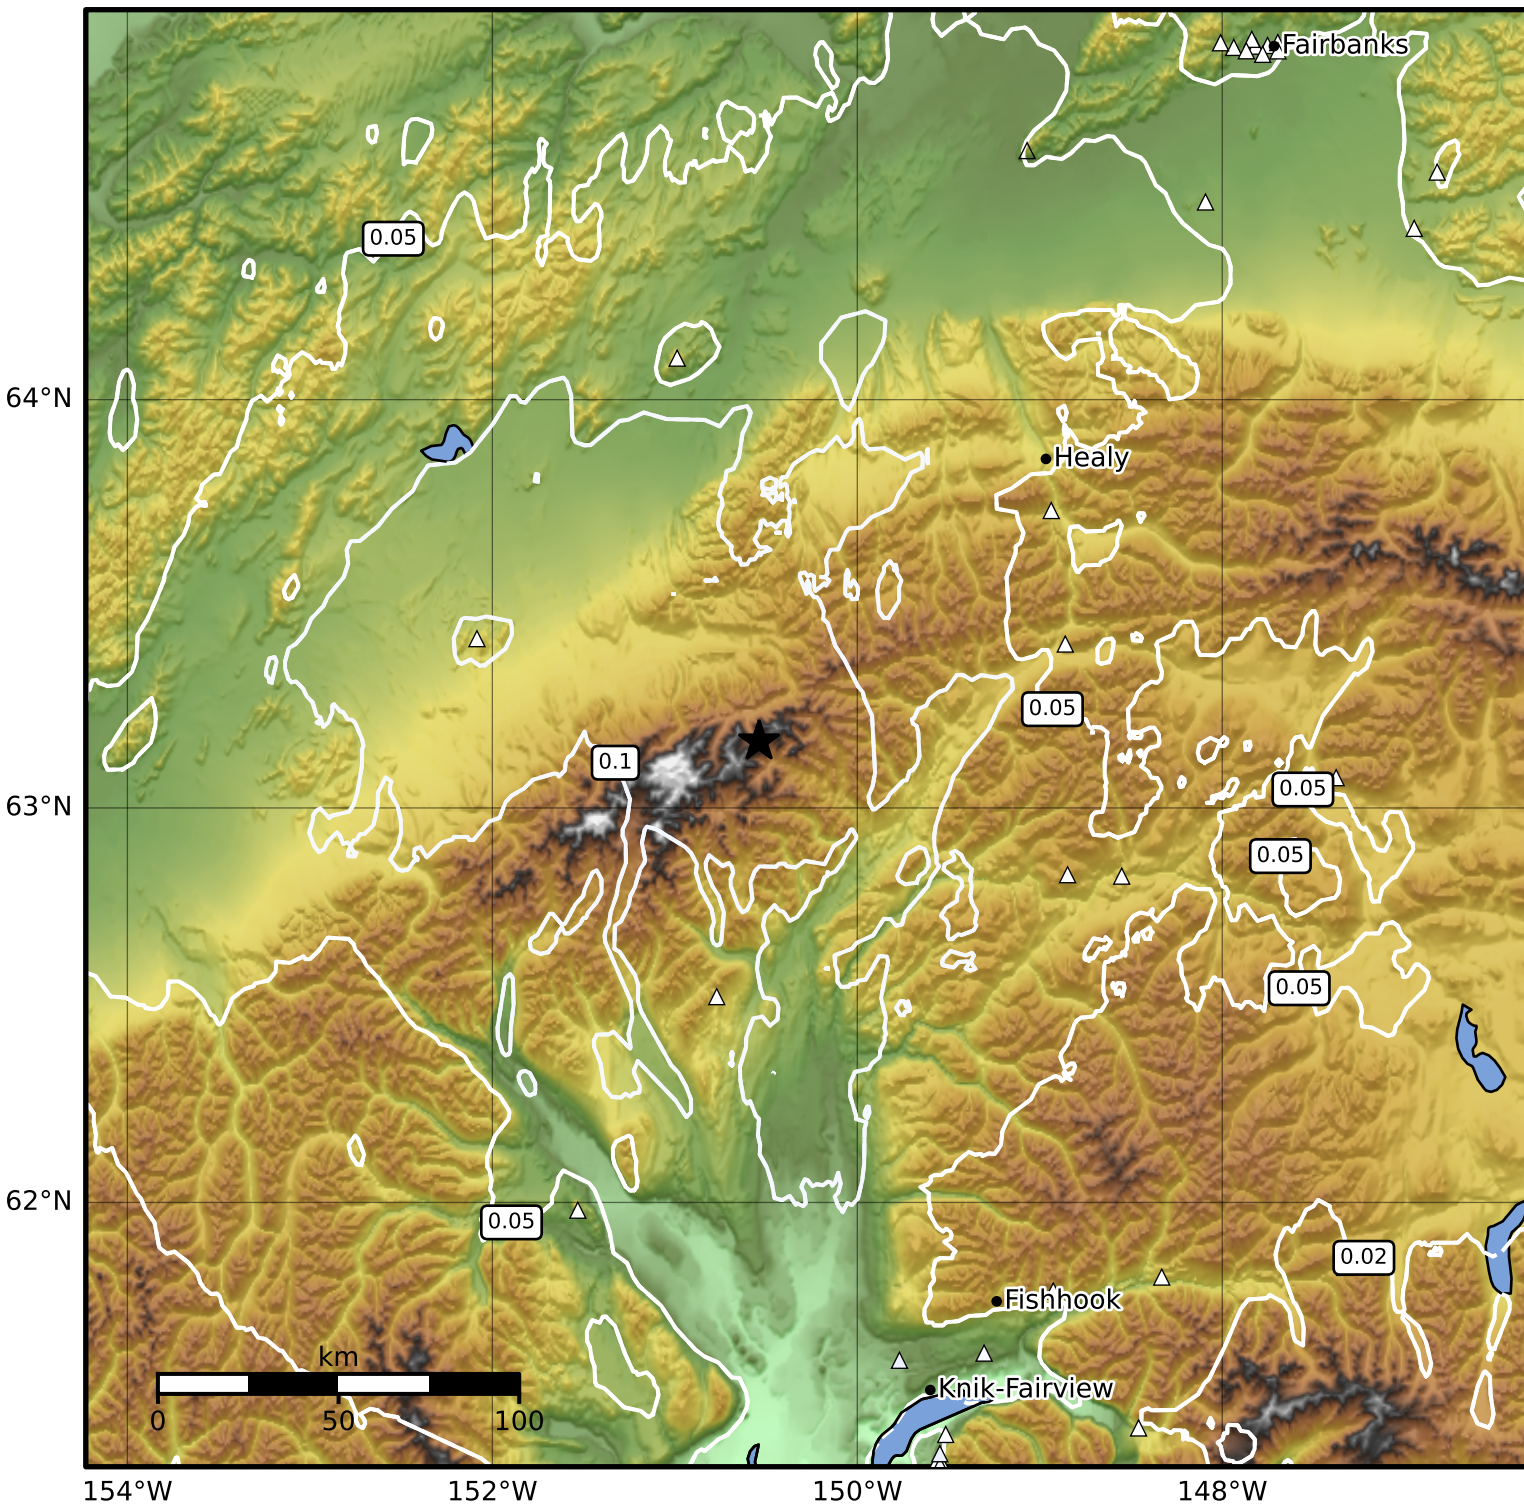

0.3 Second Peak Spectral Acceleration Map Alaska Earthquake Center  
 ShakeMap: 45 km (28 miles) SSE of Kantishna  
 Sep 20, 2024 04:02:41 UTC M3.9 N63.17 W150.54 Depth: 119.1km ID:ak024c4o9vb2

SA(0.3) (%g)	0.1	0.2	0.5	1	2	5	10	20	50	100	200
--------------	-----	-----	-----	---	---	---	----	----	----	-----	-----

Scale based on Worden et al. (2012)

Version 2: Processed 2024-09-20T04:36:00Z

△ Seismic Instrument ○ Reported Intensity

★ Epicenter