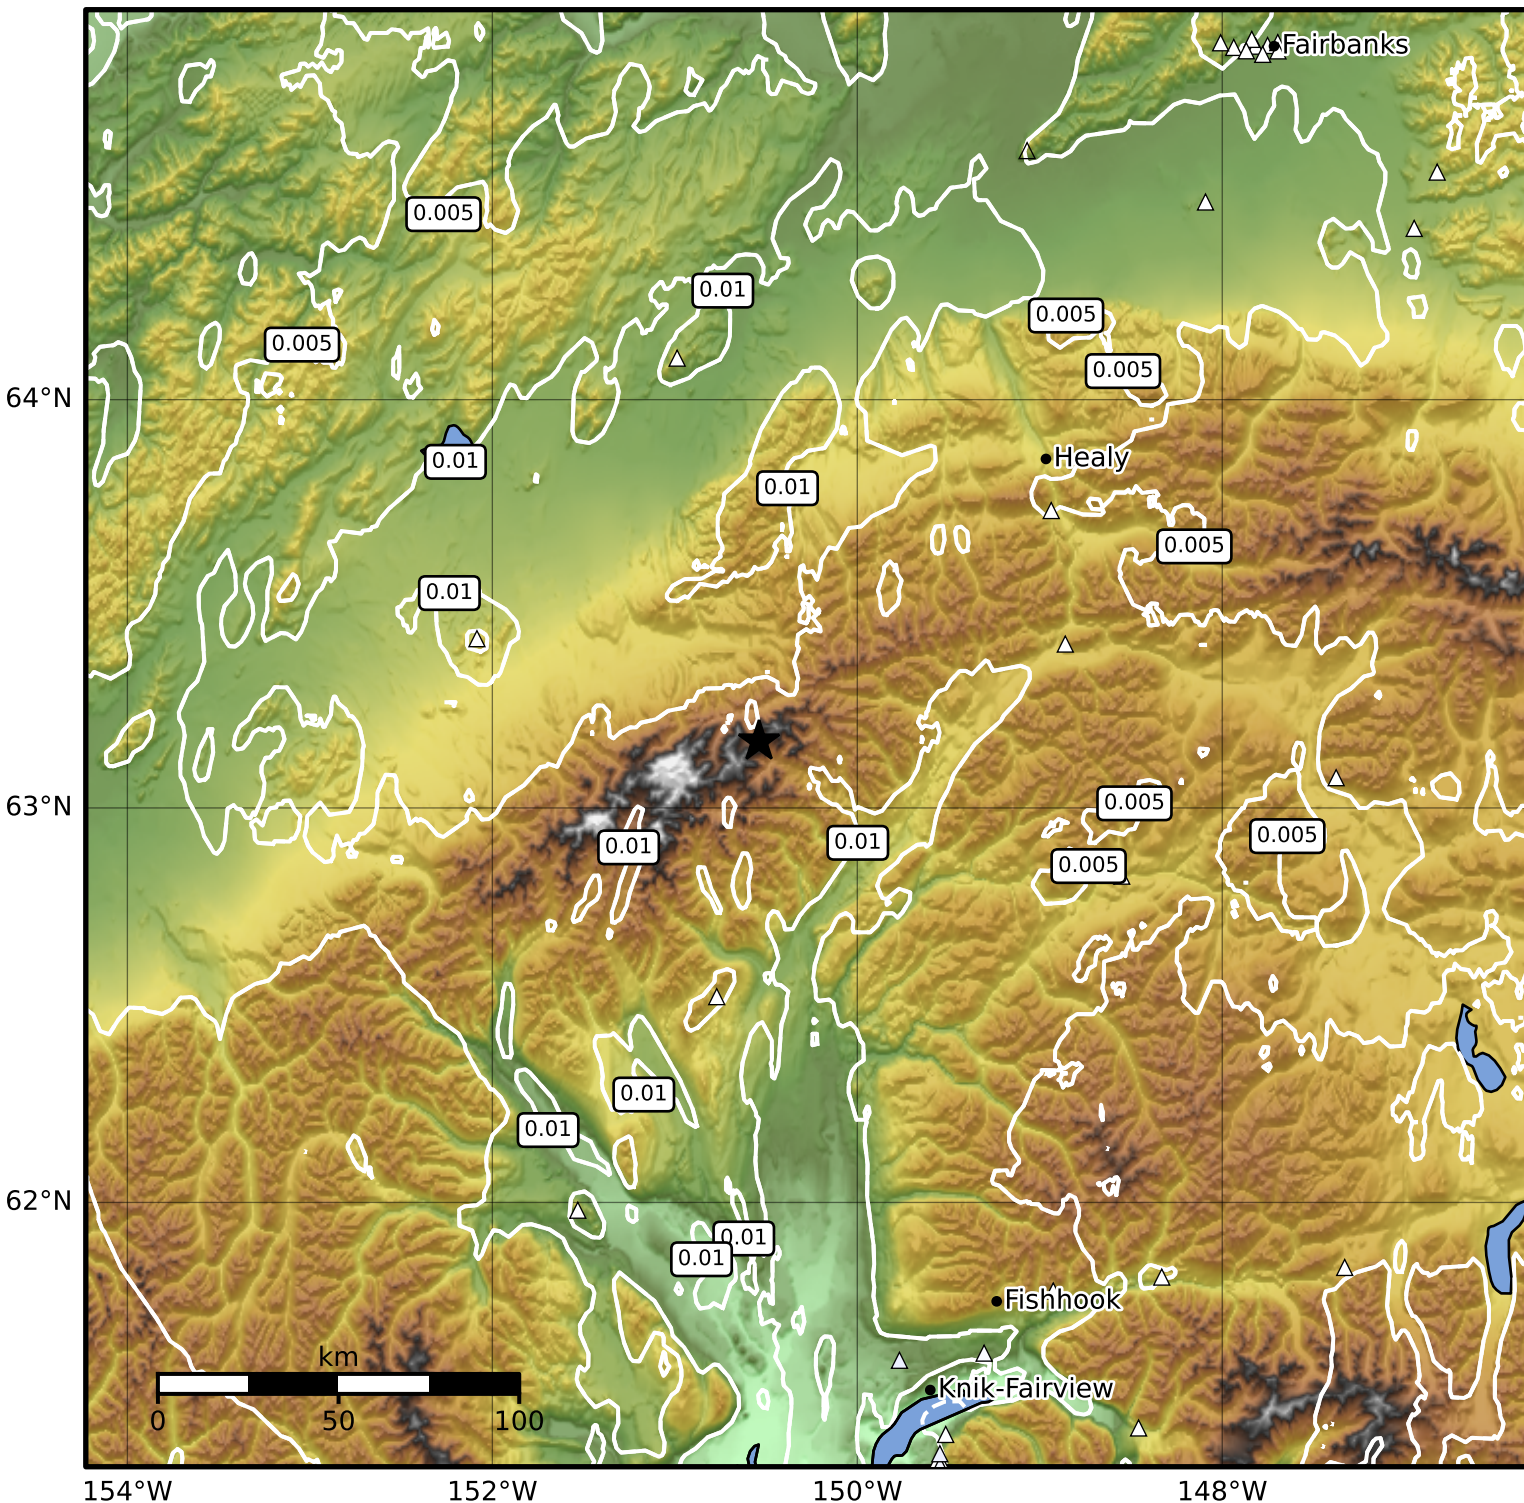

1.0 Second Peak Spectral Acceleration Map Alaska Earthquake Center
 ShakeMap: 45 km (28 miles) SSE of Kantishna
 Sep 20, 2024 04:02:41 UTC M3.9 N63.17 W150.54 Depth: 119.1km ID:ak024c4o9vb2

SA(1.0) (%g)	0.1	0.2	0.5	1	2	5	10	20	50	100	200
--------------	-----	-----	-----	---	---	---	----	----	----	-----	-----

Scale based on Worden et al. (2012)

Version 2: Processed 2024-09-20T04:36:00Z

△ Seismic Instrument ○ Reported Intensity

★ Epicenter