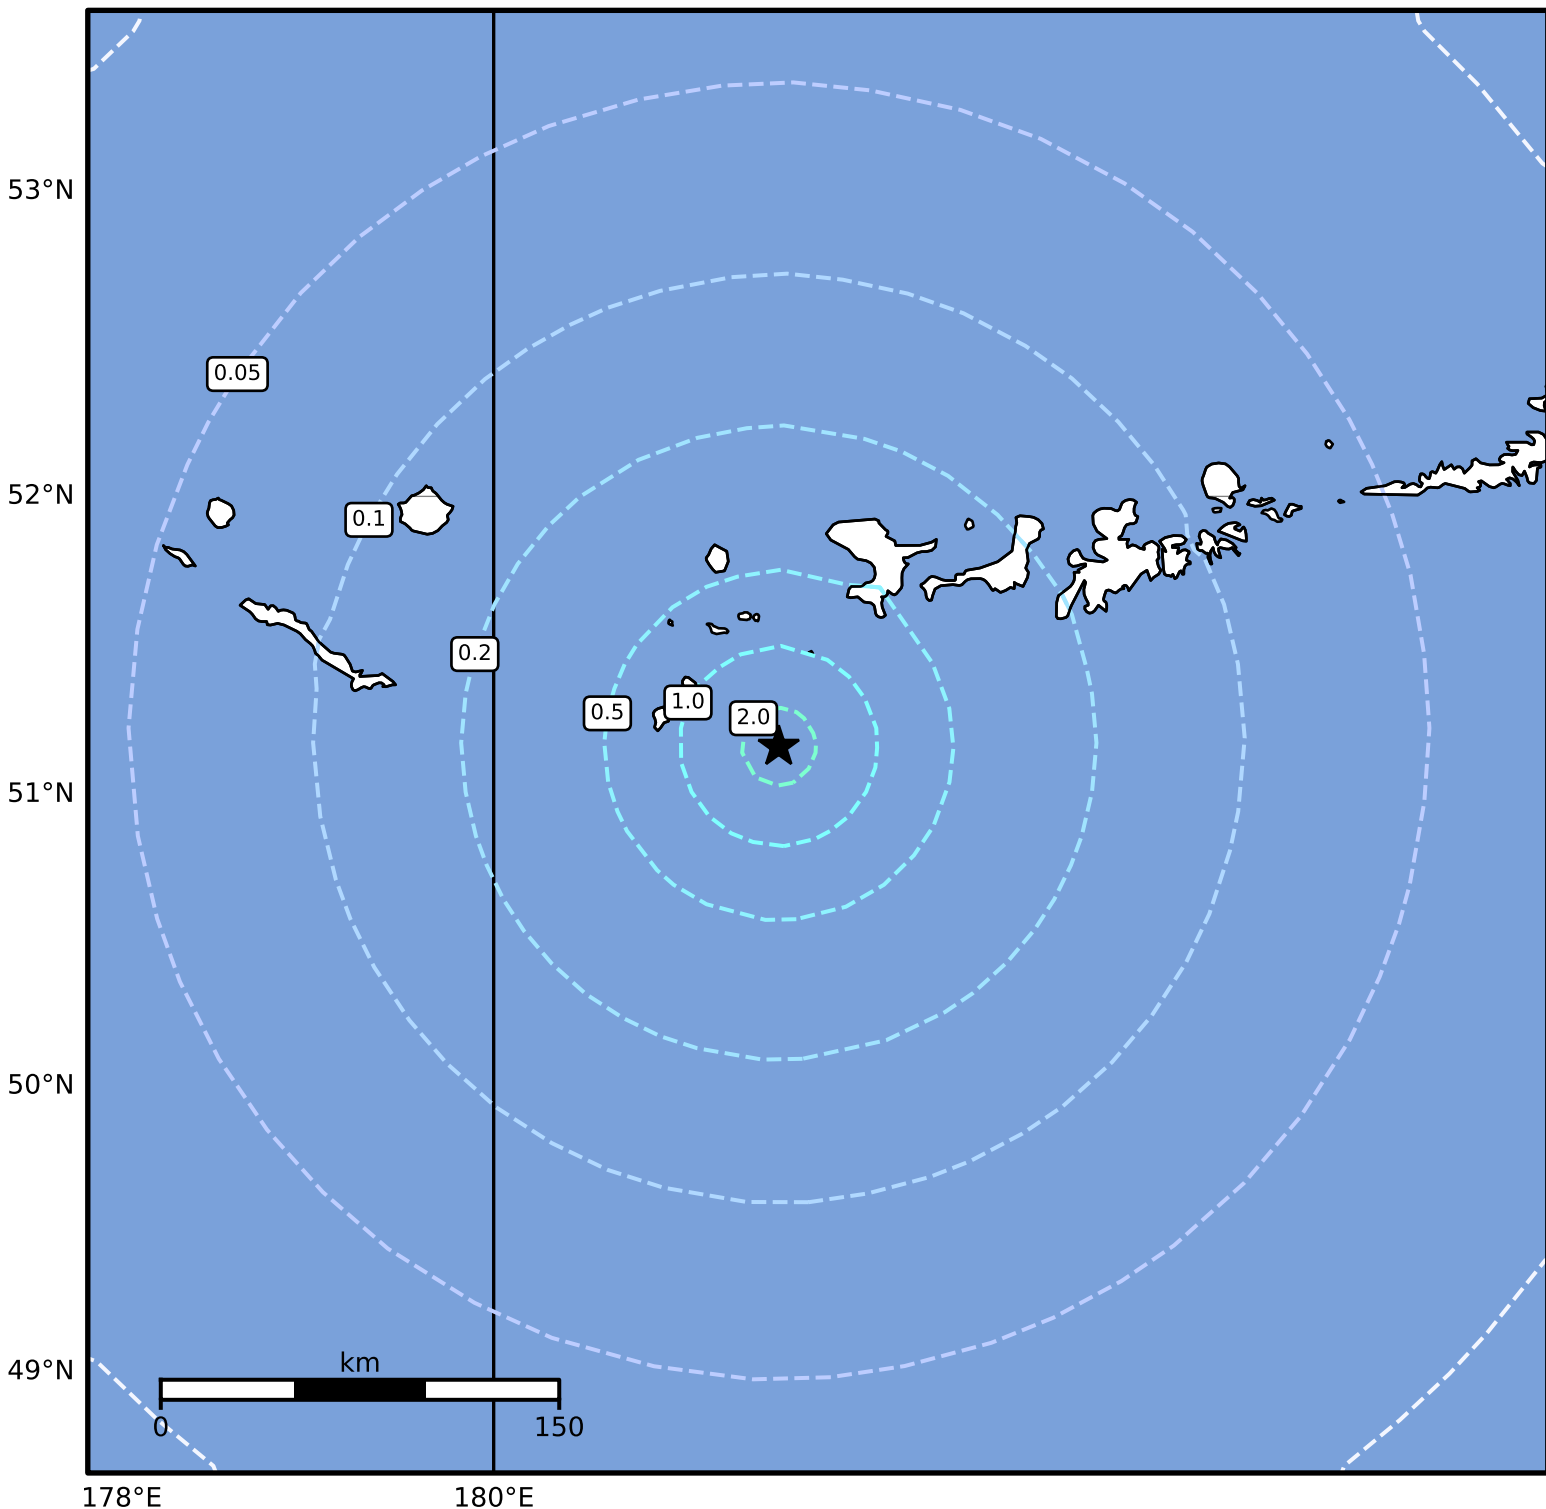

1.0 Second Peak Spectral Acceleration Map Alaska Earthquake Center
 ShakeMap: 148 km (92 miles) WSW of Adak
 Sep 21, 2024 17:21:17 UTC M5.4 N51.16 W178.47 Depth: 23.9km ID:ak024c6jnves

SA(1.0) (%g)	0.1	0.2	0.5	1	2	5	10	20	50	100	200
--------------	-----	-----	-----	---	---	---	----	----	----	-----	-----

Scale based on Worden et al. (2012)

Version 5: Processed 2024-09-21T17:58:39Z

△ Seismic Instrument ○ Reported Intensity

★ Epicenter