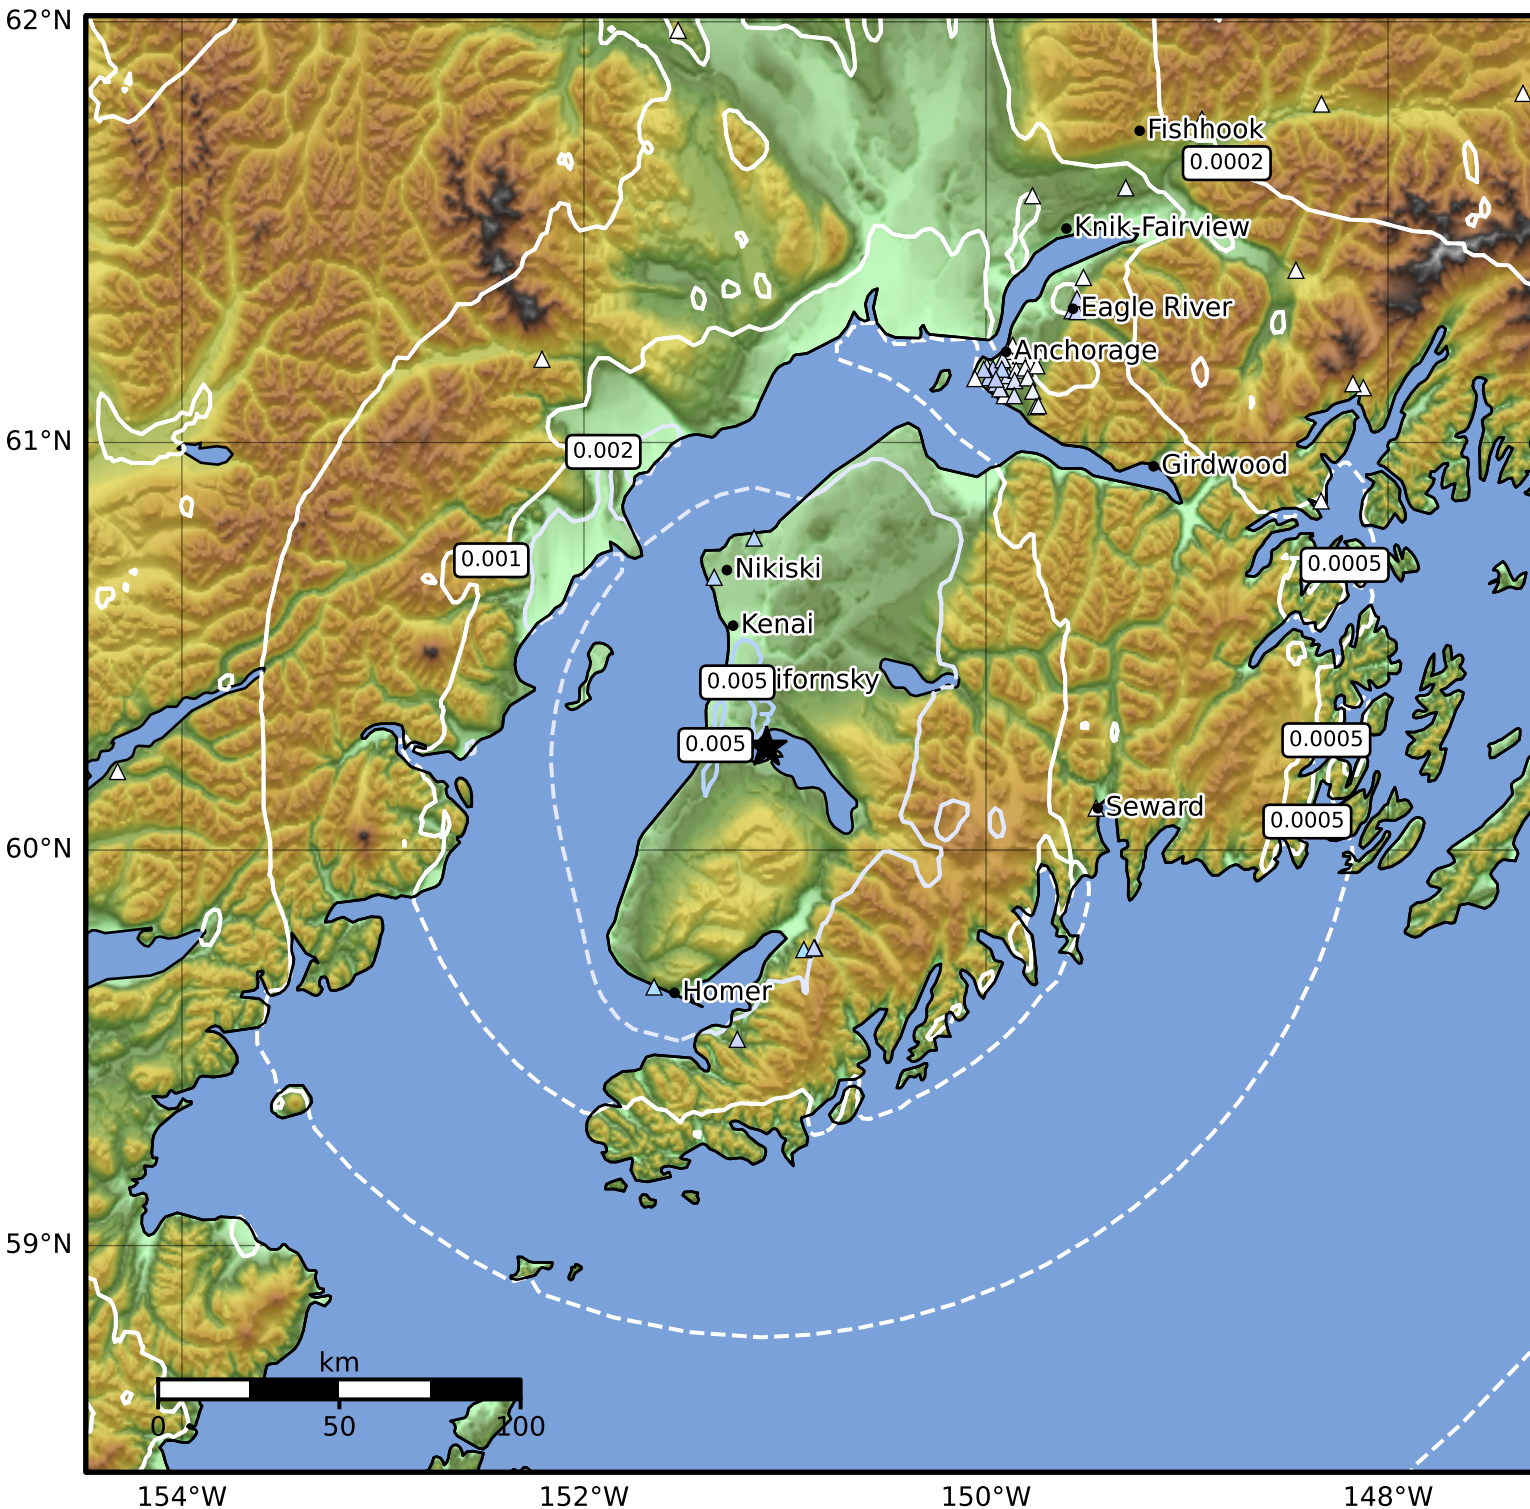

3.0 Second Peak Spectral Acceleration Map Alaska Earthquake Center
 ShakeMap: 13 km (8 miles) SE of Kasilof
 Sep 22, 2024 14:27:06 UTC M3.9 N60.25 W151.09 Depth: 56.4km ID:ak024c85g6l4

Scale based on Worden et al. (2012)

Version 2: Processed 2024-09-22T14:46:52Z

△ Seismic Instrument ○ Reported Intensity

★ Epicenter