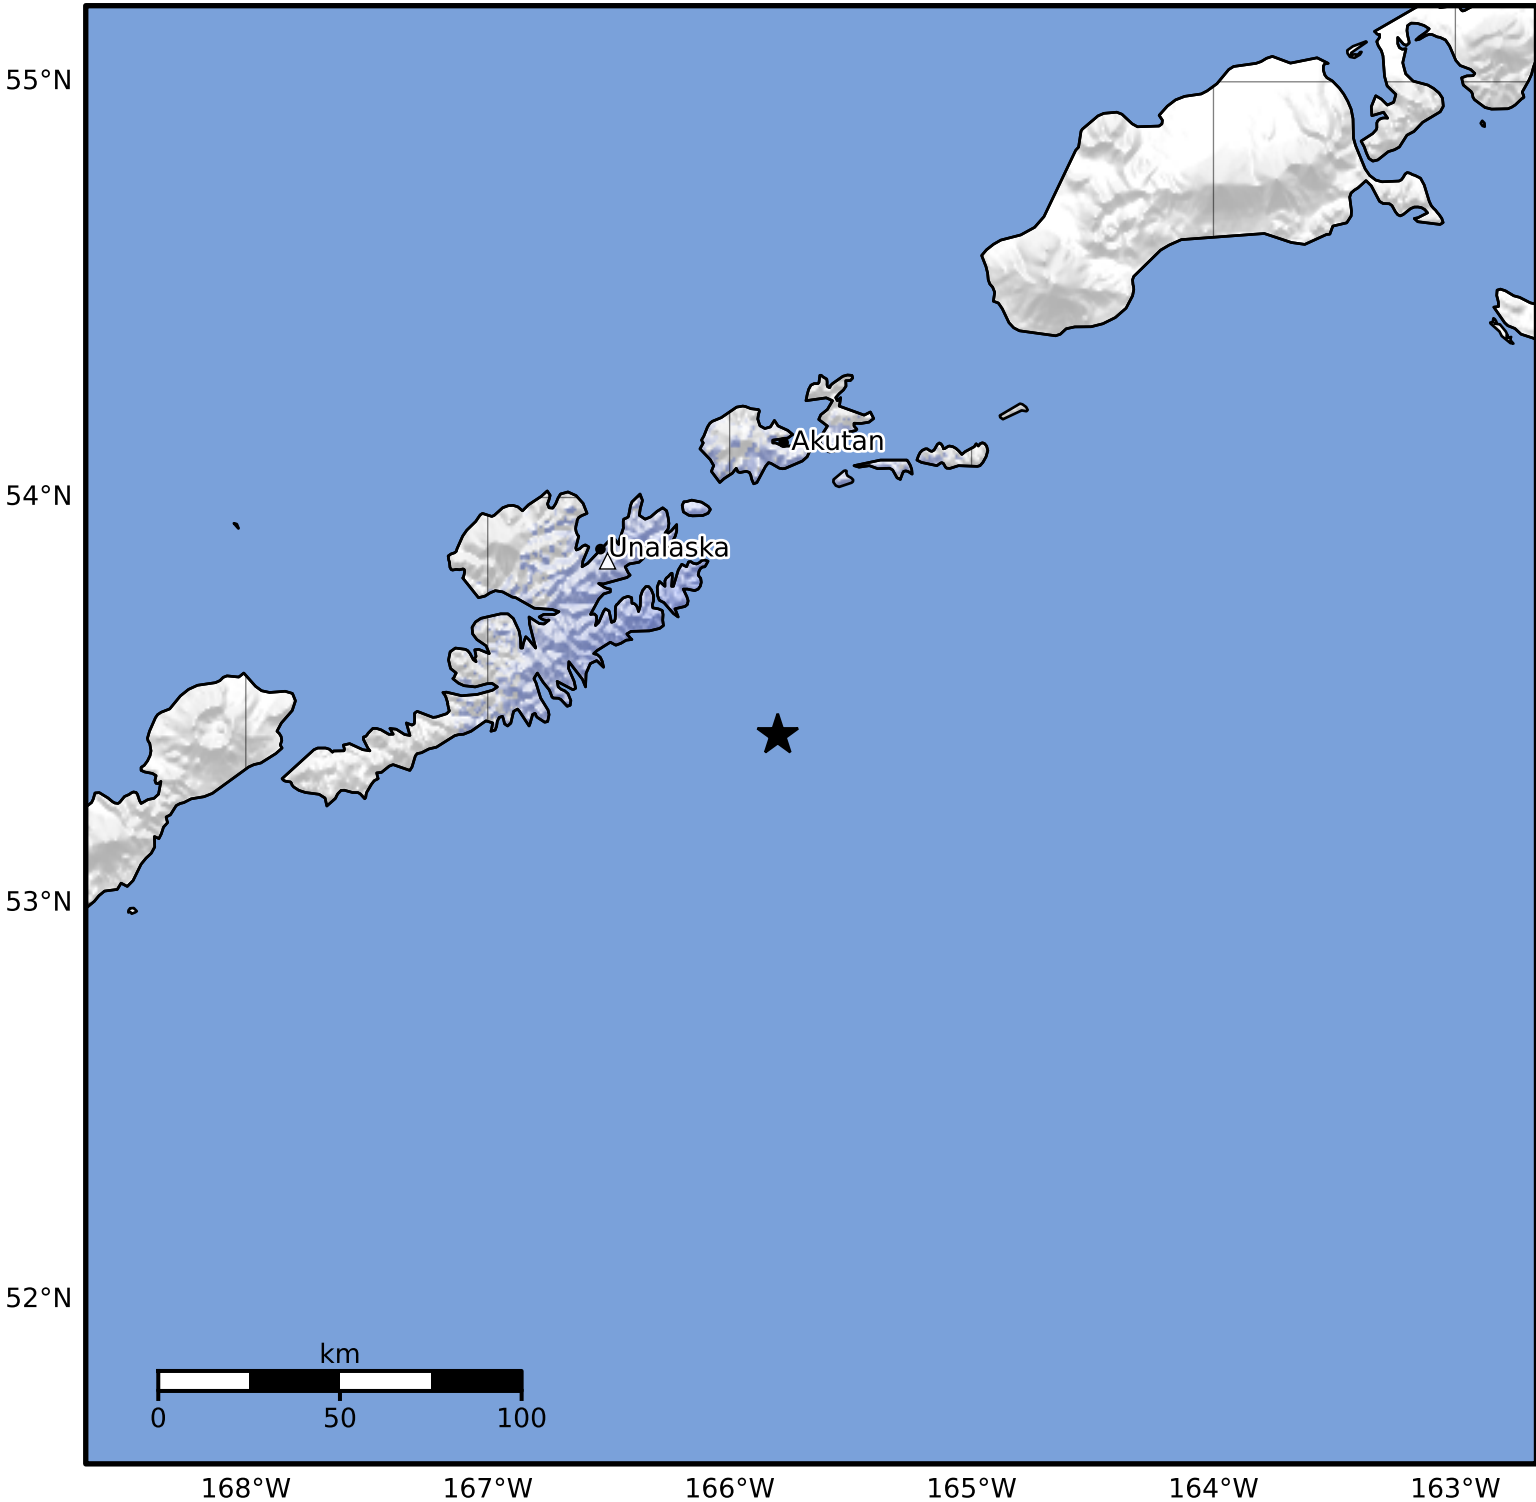

Macroseismic Intensity Map Alaska Earthquake Center
 ShakeMap: 70 km (43 miles) SE of Unalaska
 Sep 22, 2024 17:11:46 UTC M3.8 N53.42 W165.80 Depth: 27.3km ID:ak024c8755ac

SHAKING	Not felt	Weak	Light	Moderate	Strong	Very strong	Severe	Violent	Extreme
DAMAGE	None	None	None	Very light	Light	Moderate	Moderate/heavy	Heavy	Very heavy
PGA(%g)	<0.0464	0.297	2.76	6.2	11.5	21.5	40.1	74.7	>139
PGV(cm/s)	<0.0215	0.135	1.41	4.65	9.64	20	41.4	85.8	>178
INTENSITY	I	II-III	IV	V	VI	VII	VIII	IX	X+

Scale based on Worden et al. (2012)

Version 2: Processed 2024-09-22T20:03:53Z

△ Seismic Instrument ○ Reported Intensity

★ Epicenter