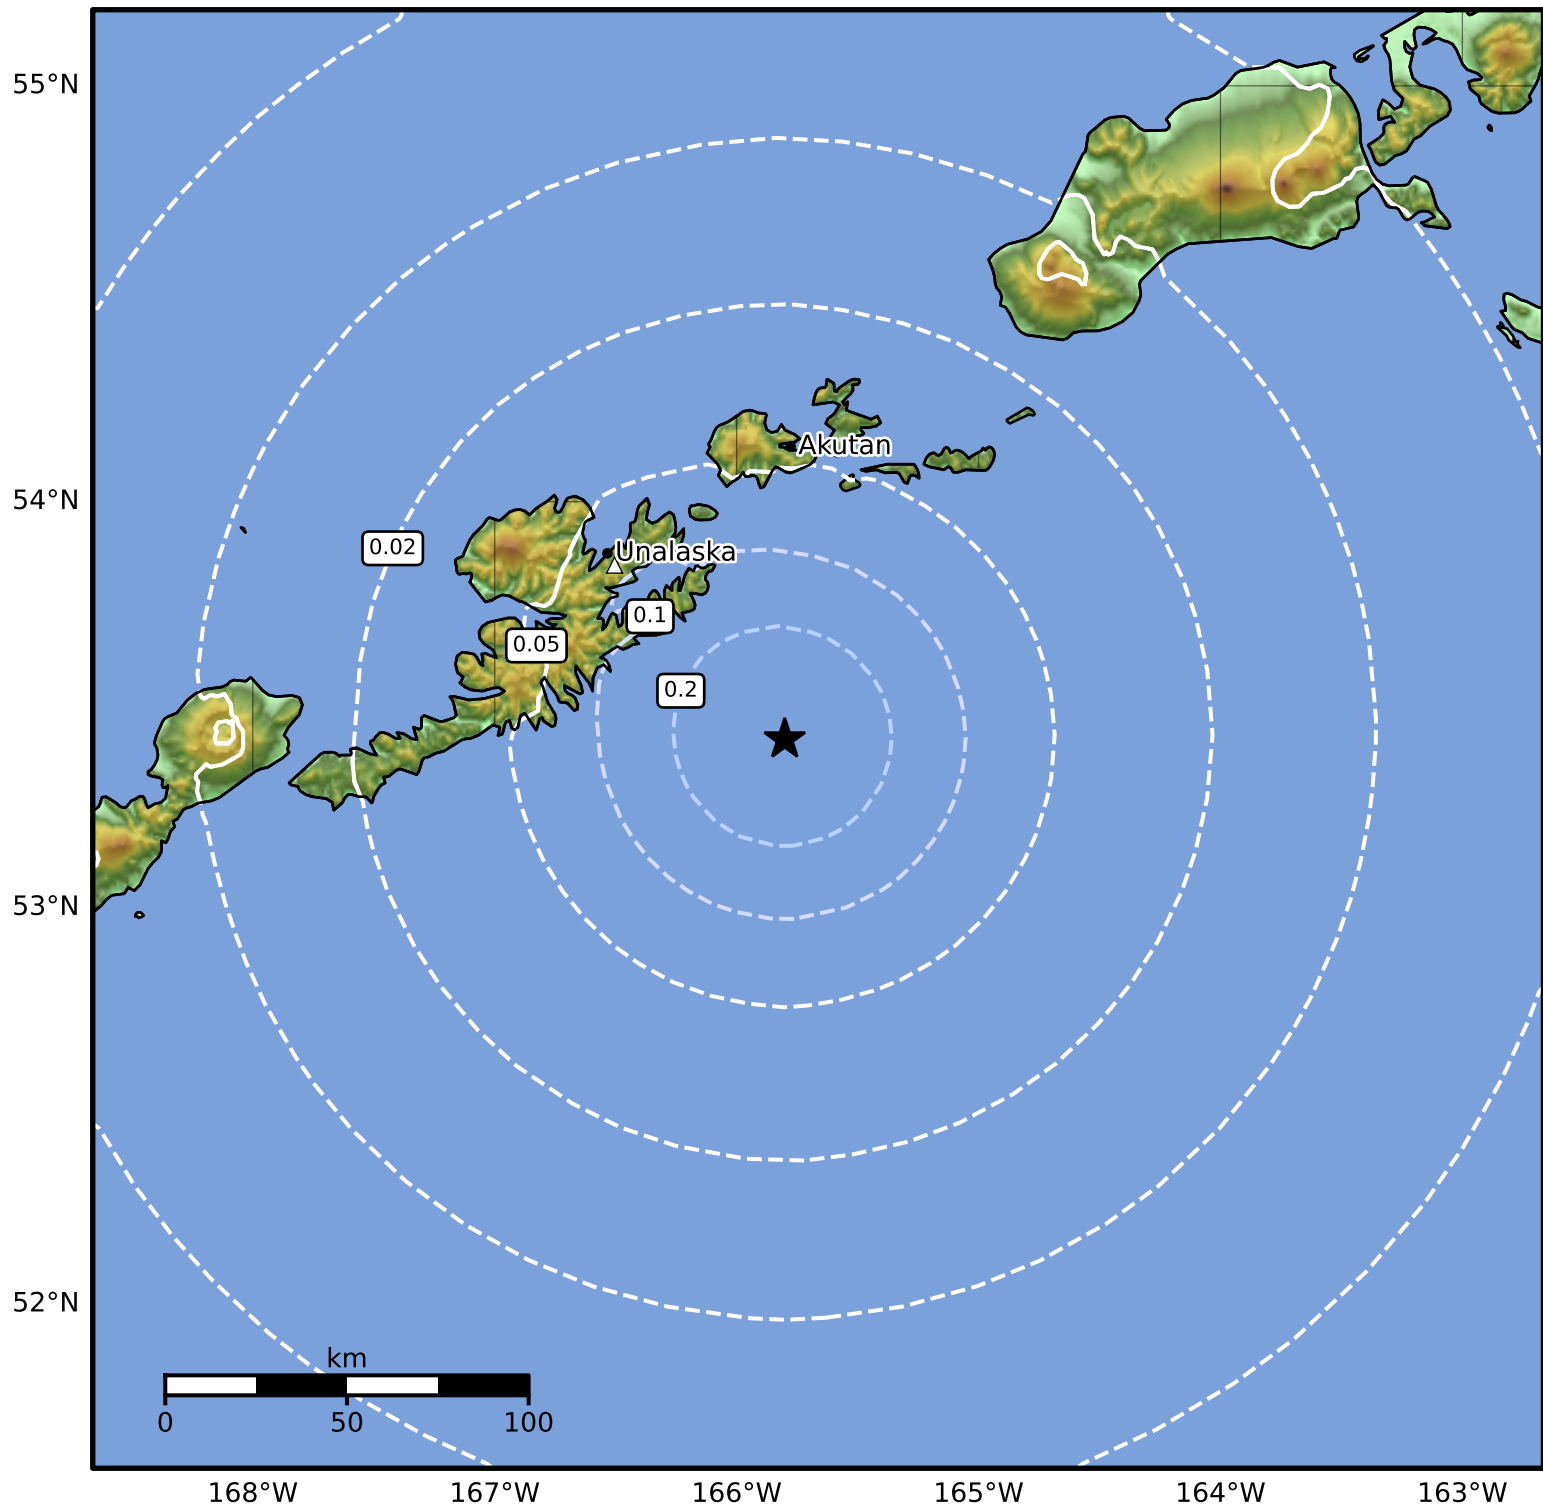

Peak Ground Acceleration Map Alaska Earthquake Center
ShakeMap: 70 km (43 miles) SE of Unalaska
Sep 22, 2024 17:11:46 UTC M3.8 N53.42 W165.80 Depth: 27.3km ID:ak024c8755ac

PGA (%g)	0.1	0.2	0.5	1	2	5	10	20	50	100	200
----------	-----	-----	-----	---	---	---	----	----	----	-----	-----

Scale based on Worden et al. (2012)

Version 2: Processed 2024-09-22T20:03:53Z

△ Seismic Instrument ○ Reported Intensity

★ Epicenter