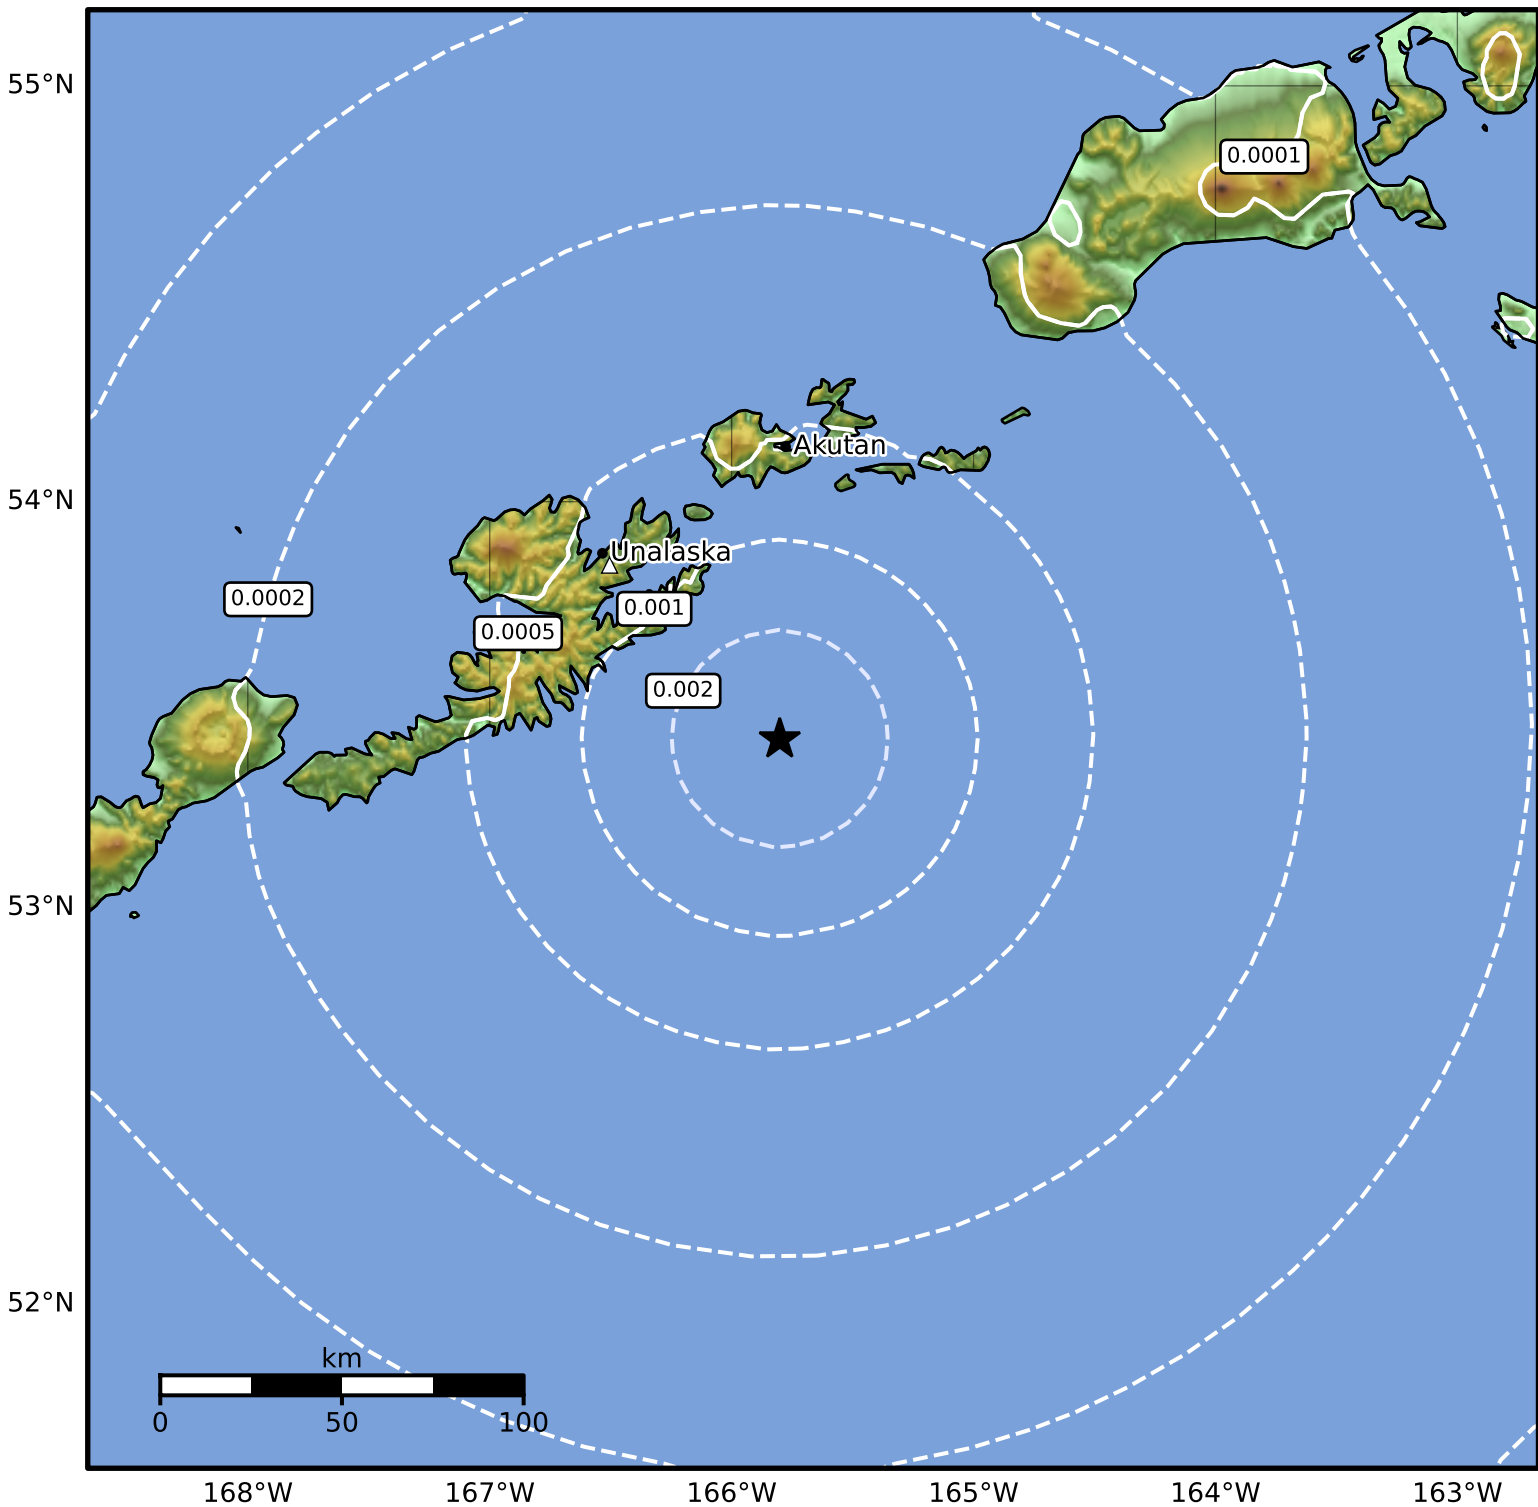

3.0 Second Peak Spectral Acceleration Map Alaska Earthquake Center
ShakeMap: 70 km (43 miles) SE of Unalaska
Sep 22, 2024 17:11:46 UTC M3.8 N53.42 W165.80 Depth: 27.3km ID:ak024c8755ac

Scale based on Worden et al. (2012)

Version 2: Processed 2024-09-22T20:03:53Z

△ Seismic Instrument ○ Reported Intensity

★ Epicenter