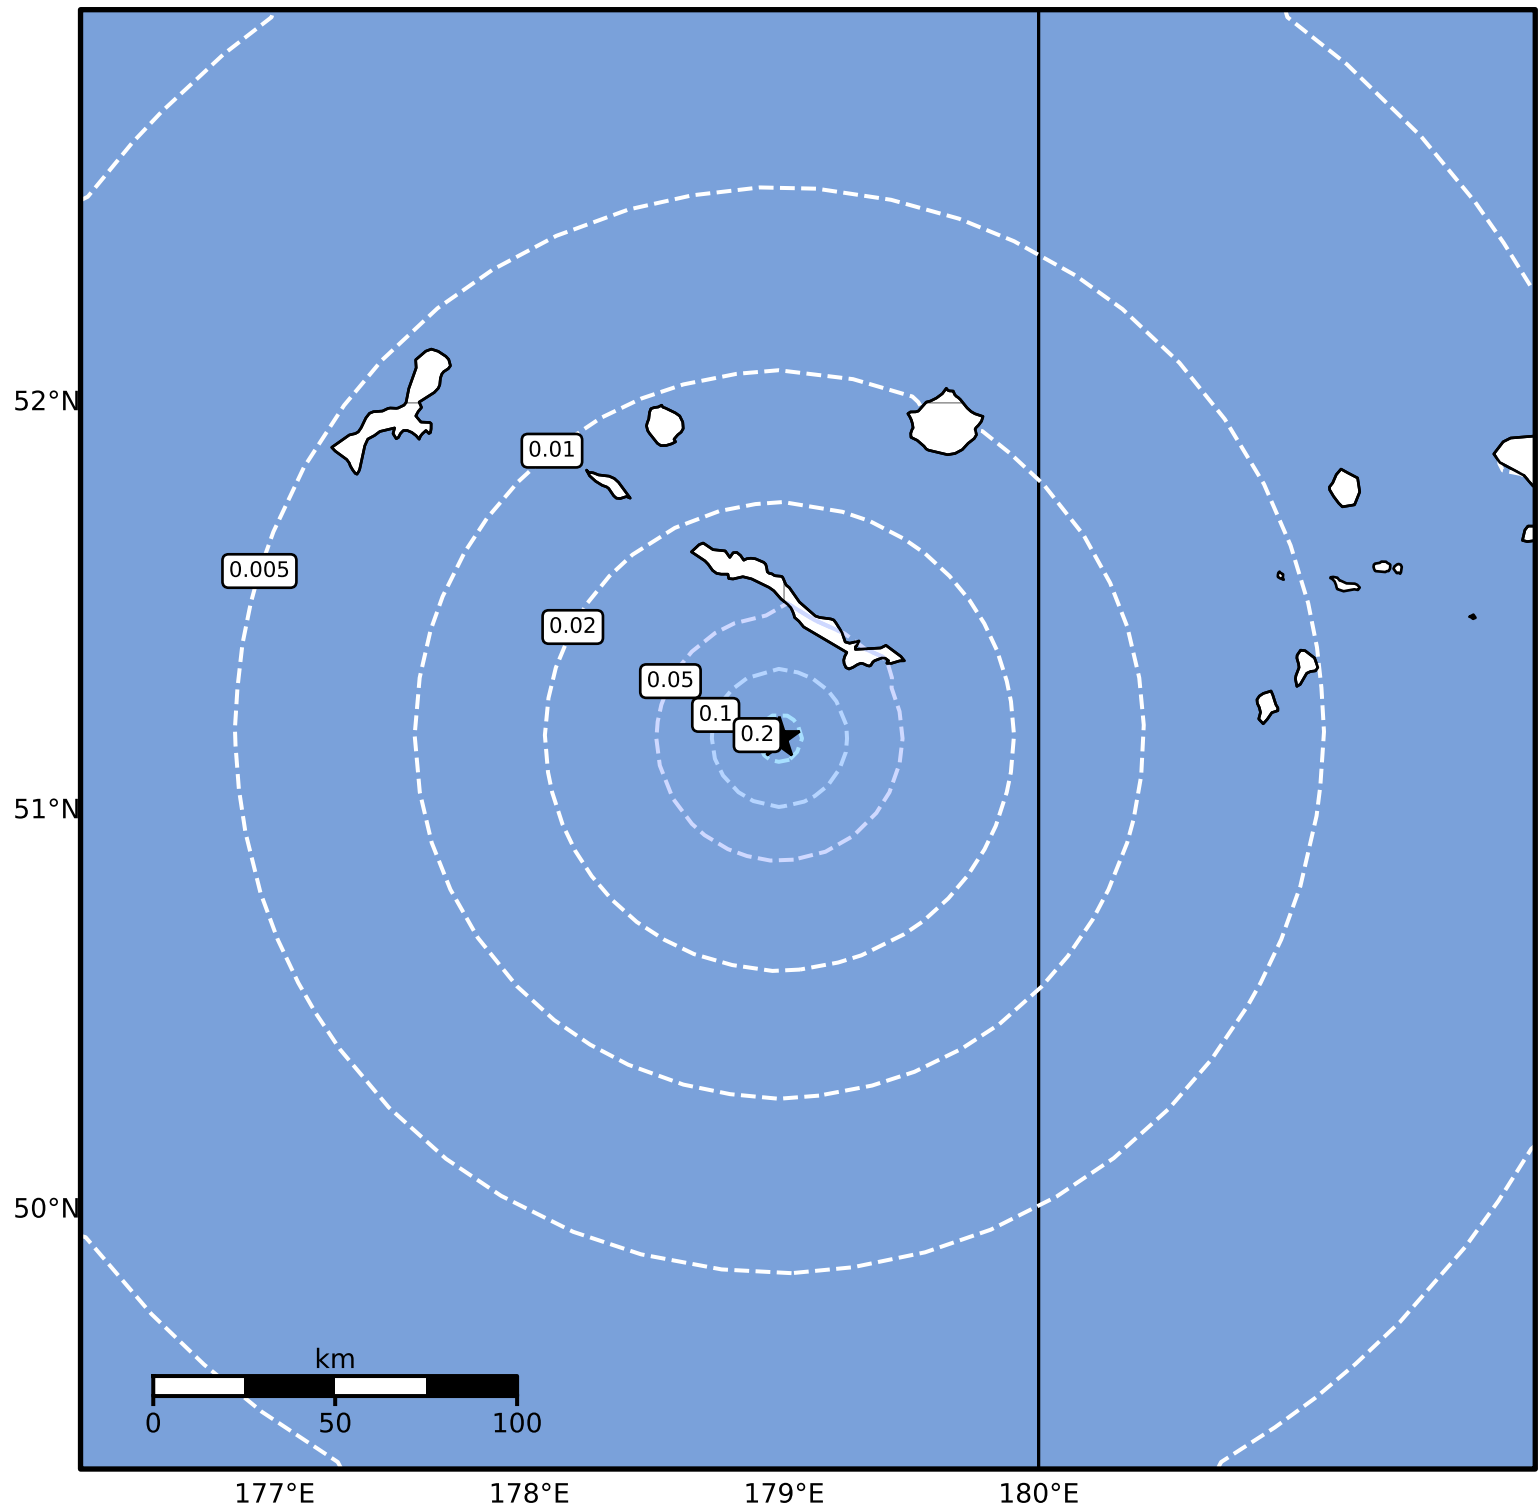

Peak Ground Velocity Map Alaska Earthquake Center  
 ShakeMap: 39 km (24 miles) S of Amchitka  
 Sep 24, 2024 02:00:29 UTC M3.7 N51.18 E178.98 Depth: 16.7km ID:ak024cb97xu6

PGV (cm/s)	0.1	0.2	0.5	1	2	5	10	20	50	100	200
------------	-----	-----	-----	---	---	---	----	----	----	-----	-----

Scale based on Worden et al. (2012)

Version 2: Processed 2024-09-24T05:34:58Z

△ Seismic Instrument    ○ Reported Intensity

★ Epicenter