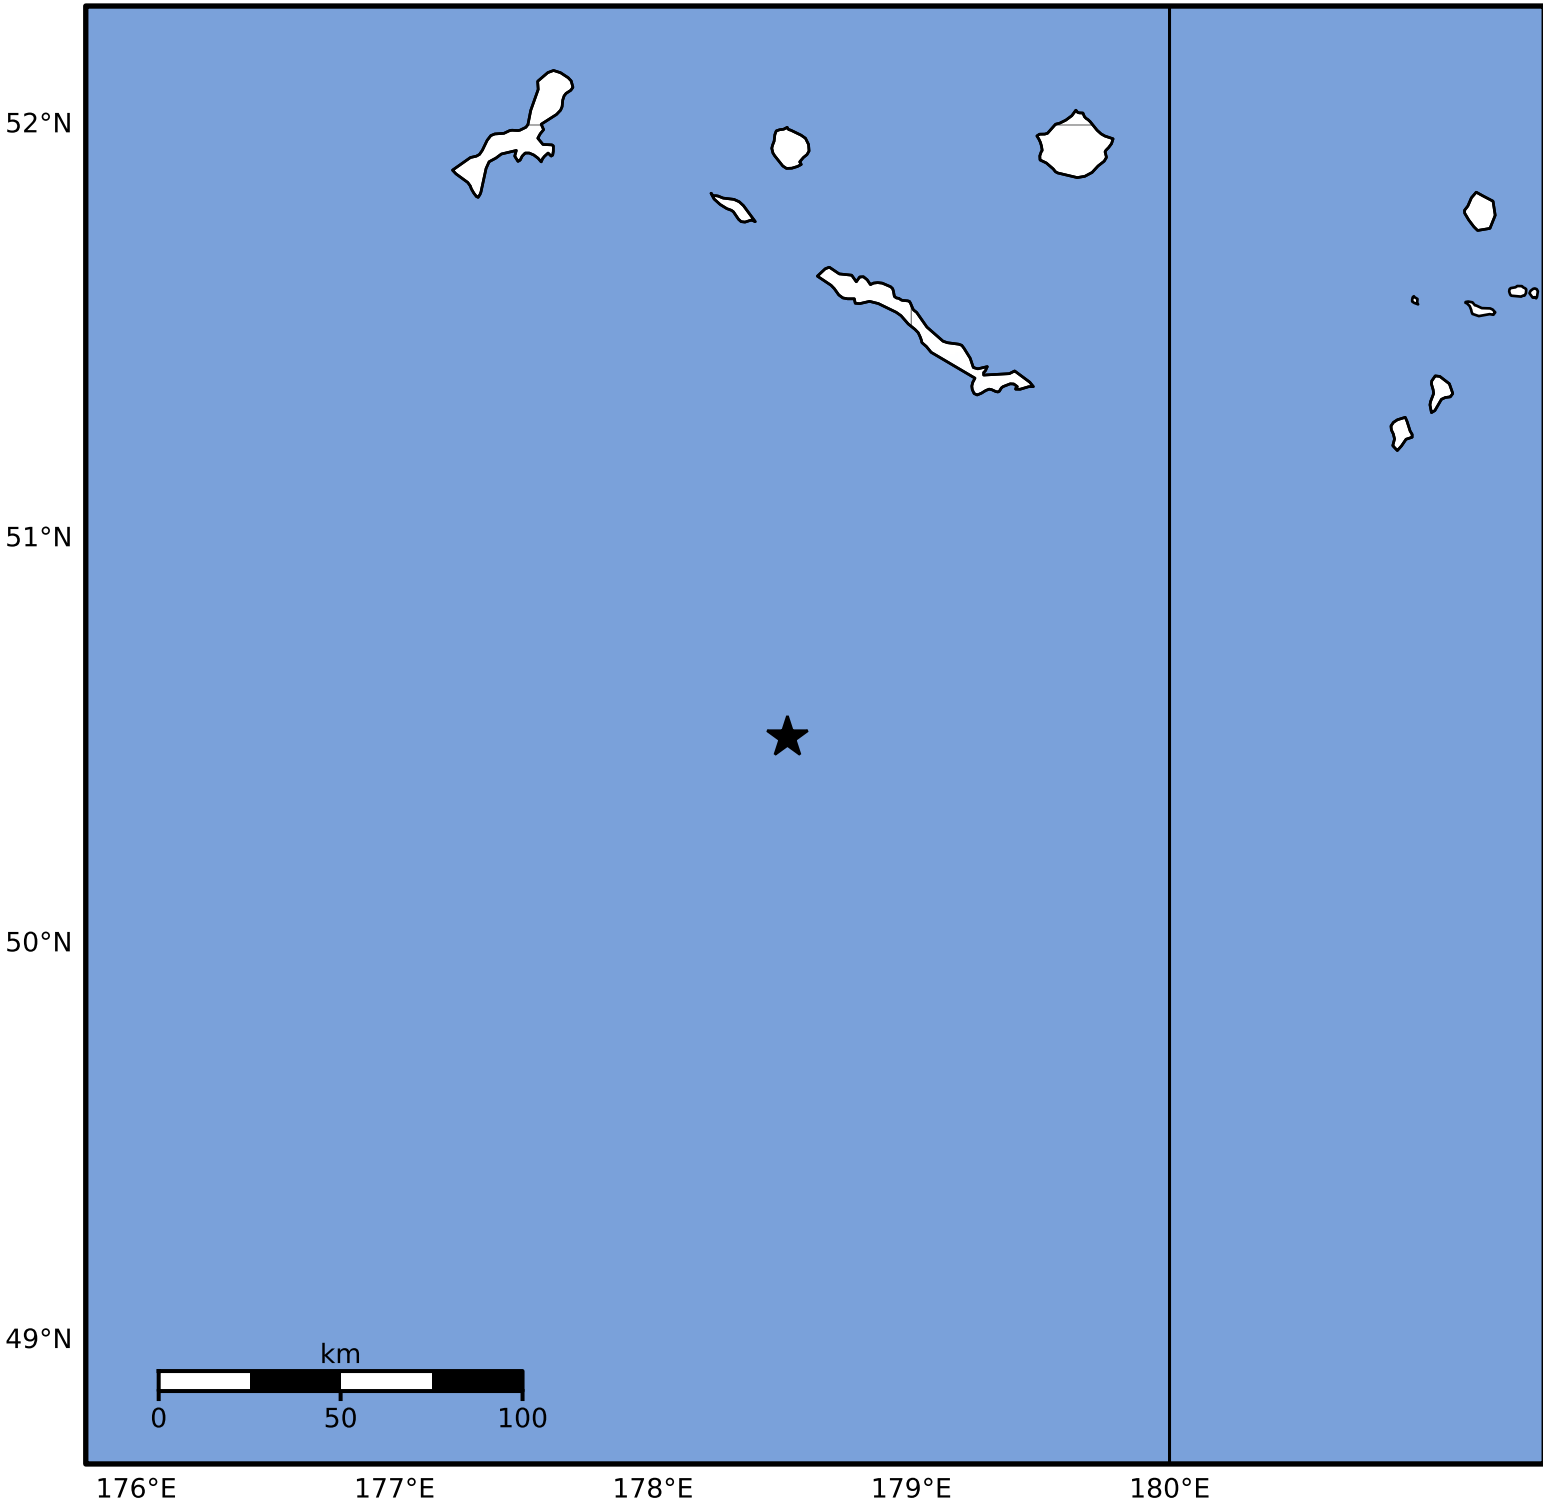

Macroseismic Intensity Map Alaska Earthquake Center
 ShakeMap: 118 km (73 miles) SSW of Amchitka
 Sep 24, 2024 07:07:08 UTC M3.6 N50.51 E178.52 Depth: 29.4km ID:ak024cbc8kta

SHAKING	Not felt	Weak	Light	Moderate	Strong	Very strong	Severe	Violent	Extreme
DAMAGE	None	None	None	Very light	Light	Moderate	Moderate/heavy	Heavy	Very heavy
PGA(%g)	<0.0464	0.297	2.76	6.2	11.5	21.5	40.1	74.7	>139
PGV(cm/s)	<0.0215	0.135	1.41	4.65	9.64	20	41.4	85.8	>178
INTENSITY	I	II-III	IV	V	VI	VII	VIII	IX	X+

Scale based on Worden et al. (2012)

Version 1: Processed 2024-09-24T17:05:22Z

△ Seismic Instrument ○ Reported Intensity

★ Epicenter