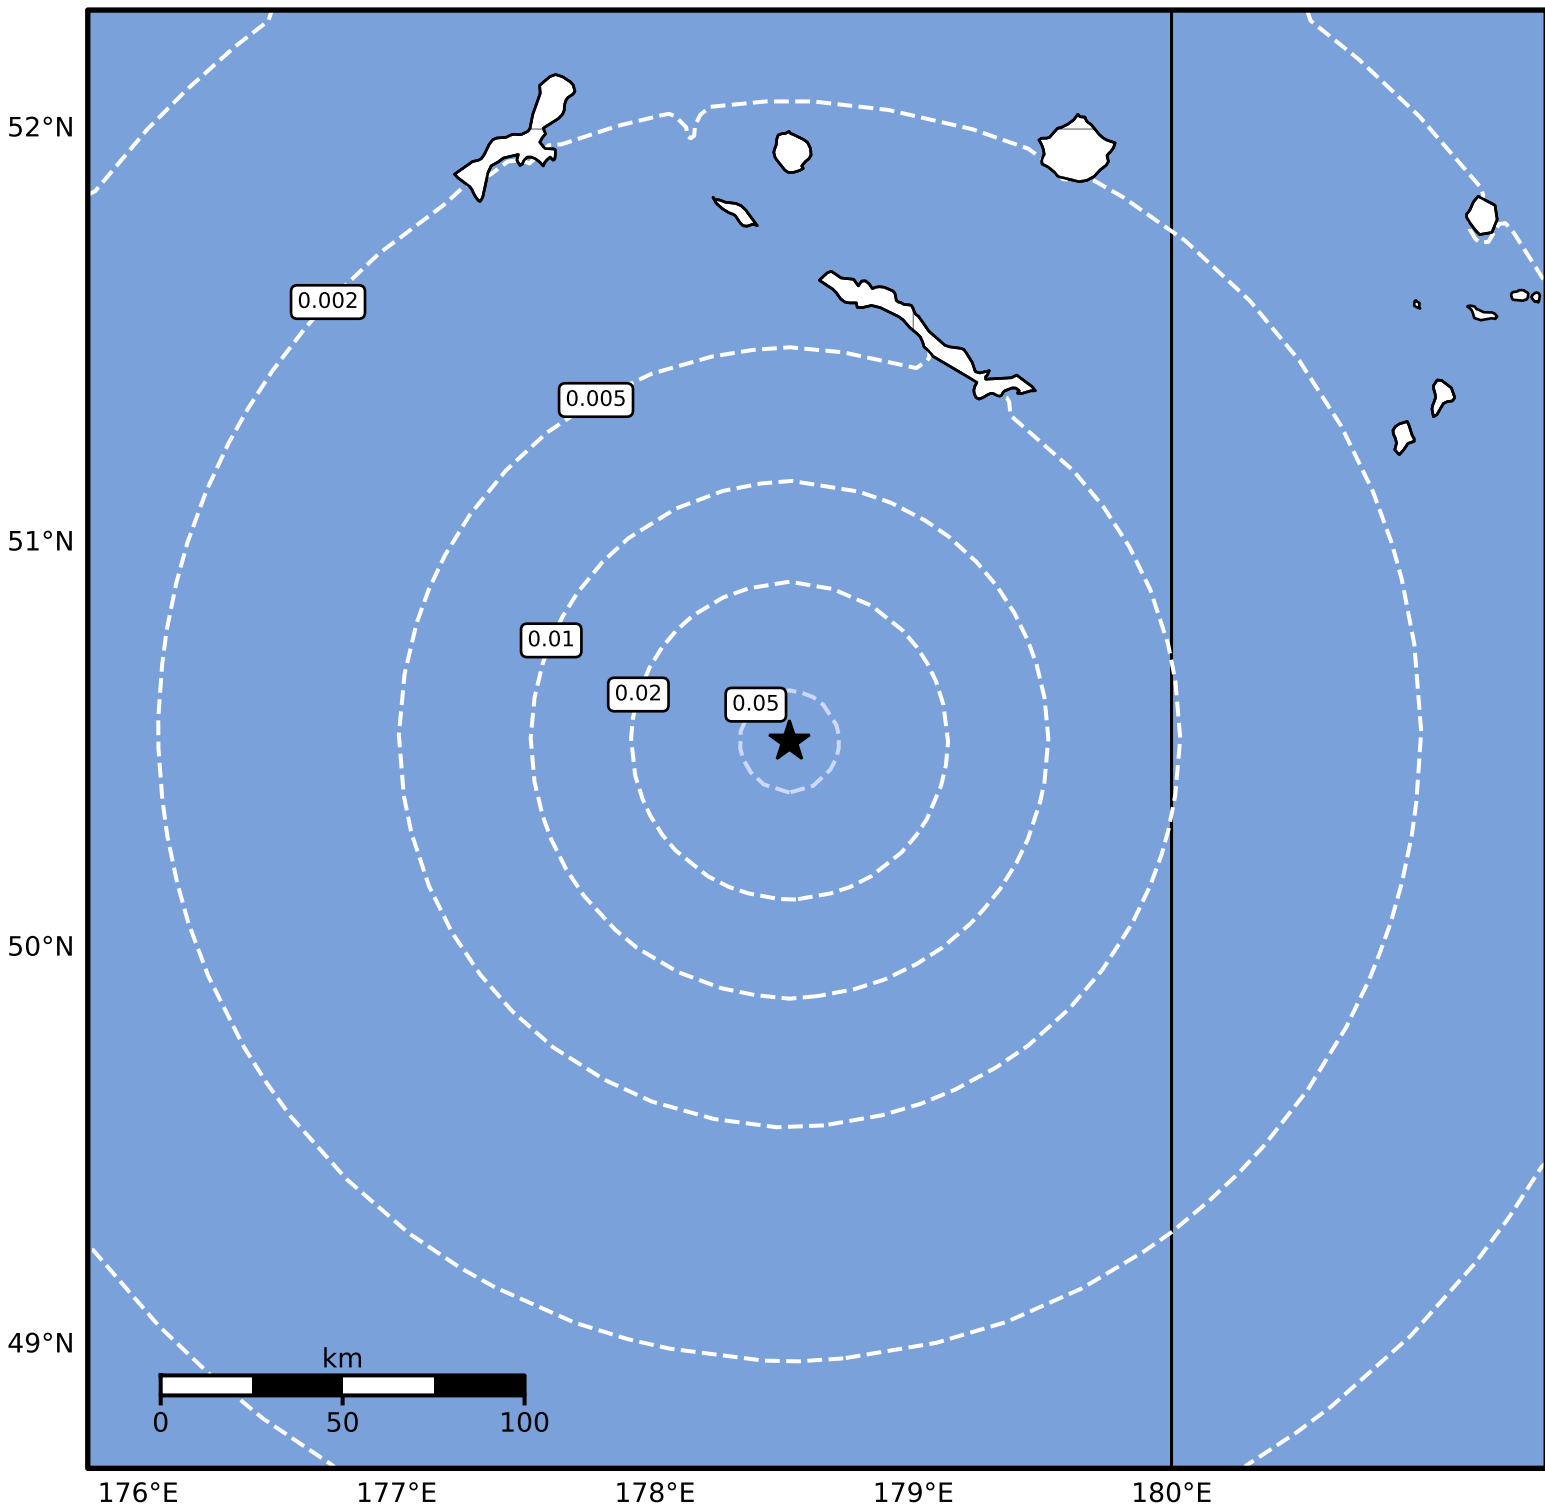

Peak Ground Velocity Map Alaska Earthquake Center
ShakeMap: 118 km (73 miles) SSW of Amchitka
Sep 24, 2024 07:07:08 UTC M3.6 N50.51 E178.52 Depth: 29.4km ID:ak024cbc8kta

Scale based on Worden et al. (2012)

Version 1: Processed 2024-09-24T17:05:22Z

△ Seismic Instrument ○ Reported Intensity

★ Epicenter