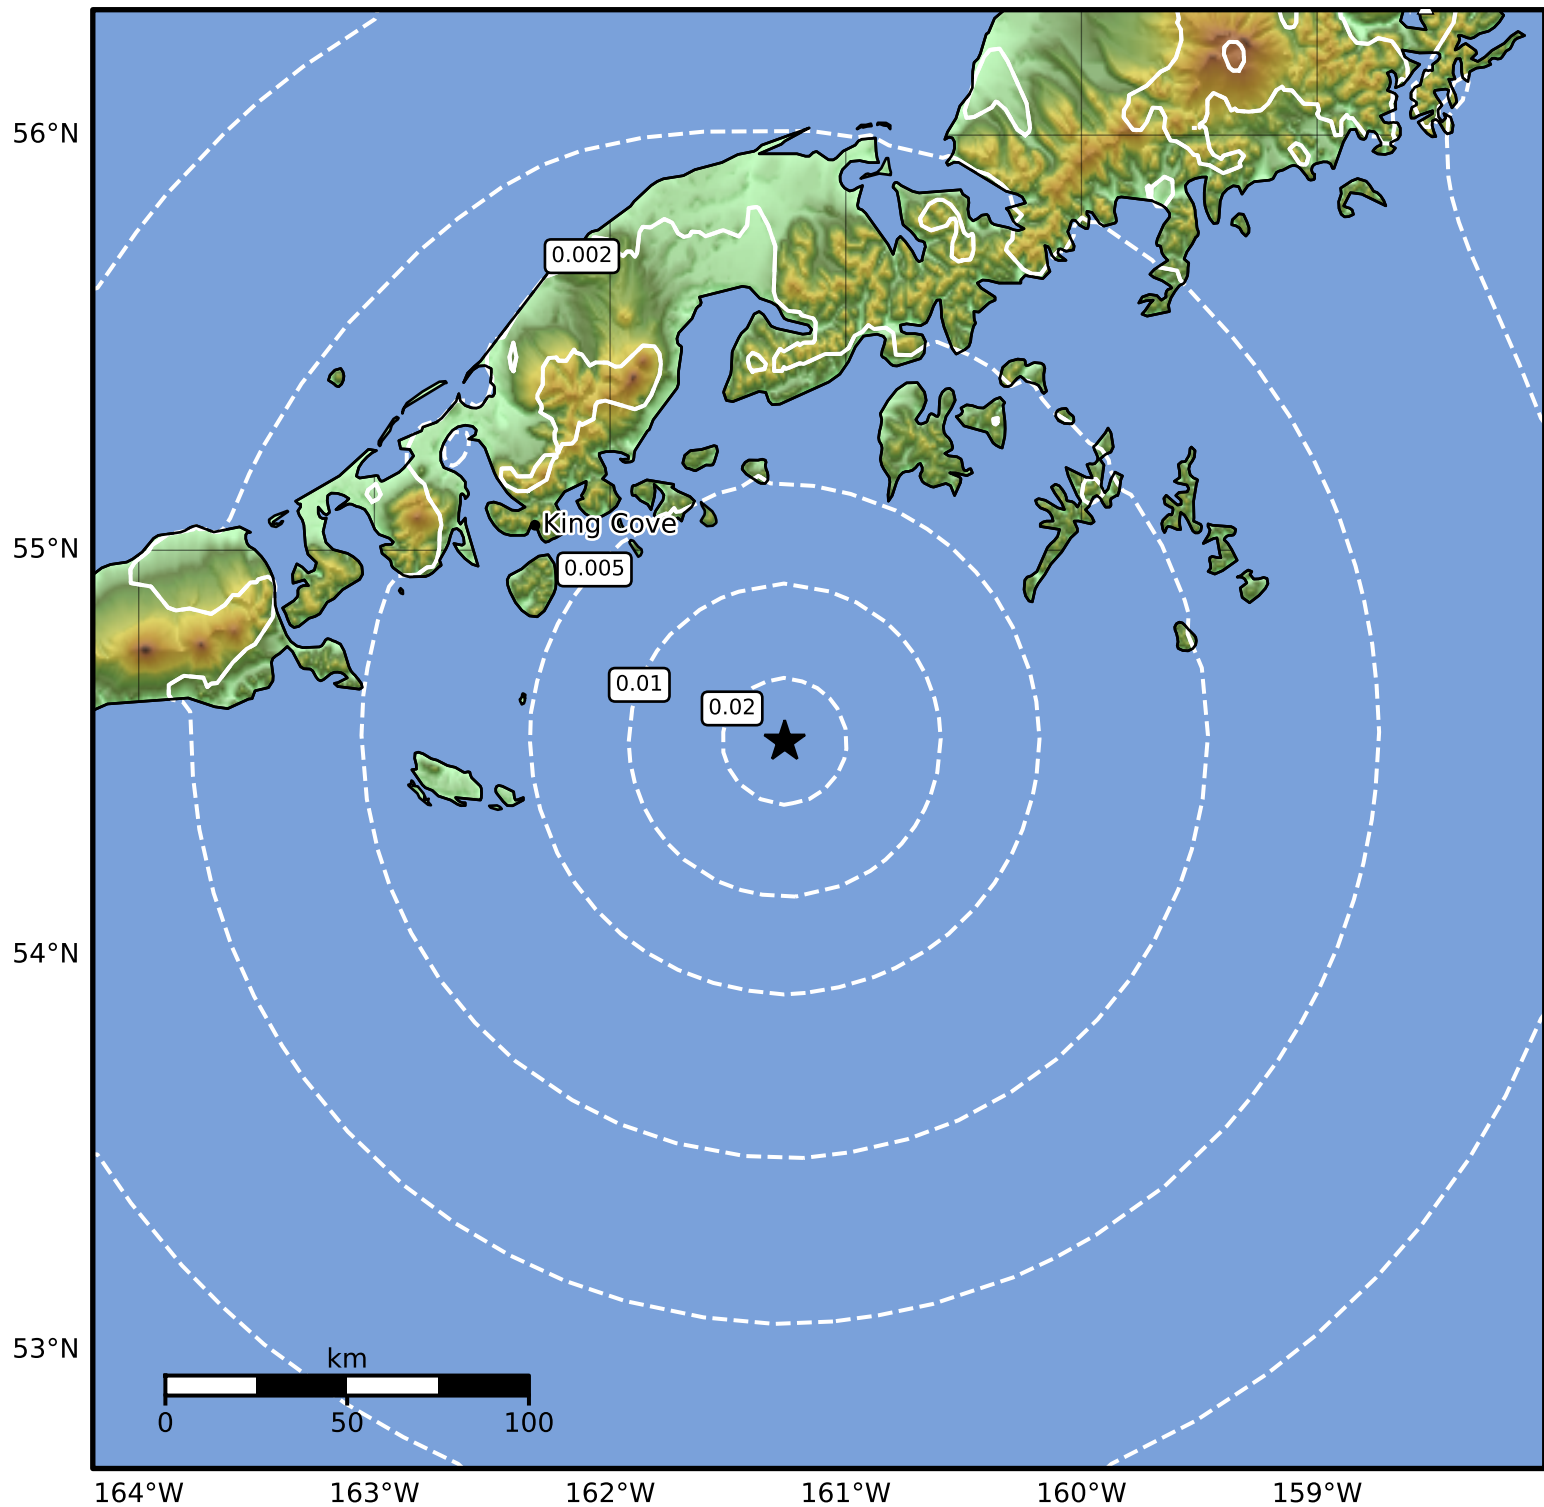

Peak Ground Velocity Map Alaska Earthquake Center
ShakeMap: 89 km (55 miles) SE of King Cove
Sep 25, 2024 13:14:55 UTC M3.6 N54.53 W161.26 Depth: 35.9km ID:ak024cd3e3zk

PGV (cm/s)	0.1	0.2	0.5	1	2	5	10	20	50	100	200
------------	-----	-----	-----	---	---	---	----	----	----	-----	-----

Scale based on Worden et al. (2012)

Version 1: Processed 2024-09-25T13:18:46Z

△ Seismic Instrument ○ Reported Intensity

★ Epicenter