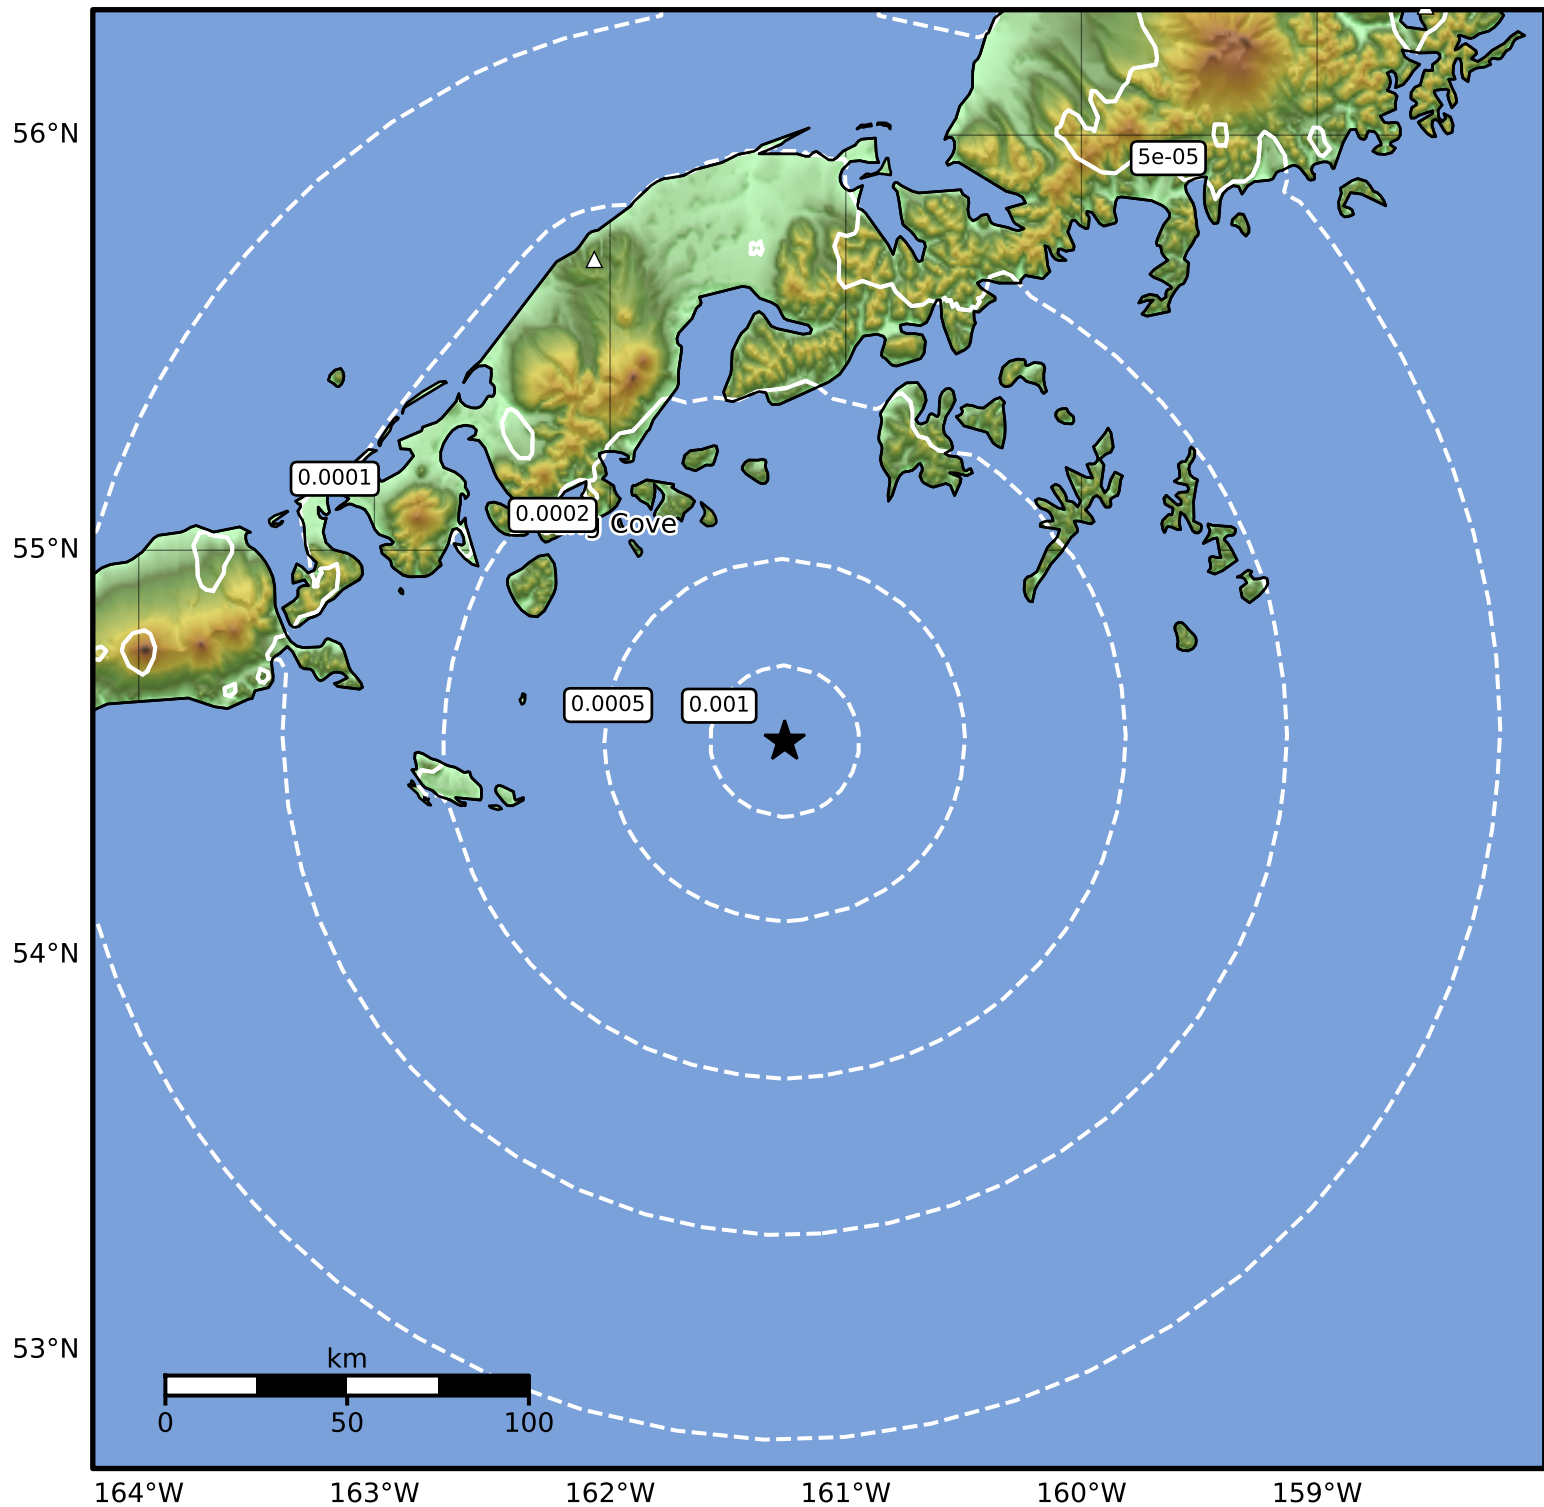

3.0 Second Peak Spectral Acceleration Map Alaska Earthquake Center
ShakeMap: 89 km (55 miles) SE of King Cove
Sep 25, 2024 13:14:55 UTC M3.6 N54.53 W161.26 Depth: 35.9km ID:ak024cd3e3zk

Scale based on Worden et al. (2012)

Version 1: Processed 2024-09-25T13:18:46Z

△ Seismic Instrument ○ Reported Intensity

★ Epicenter