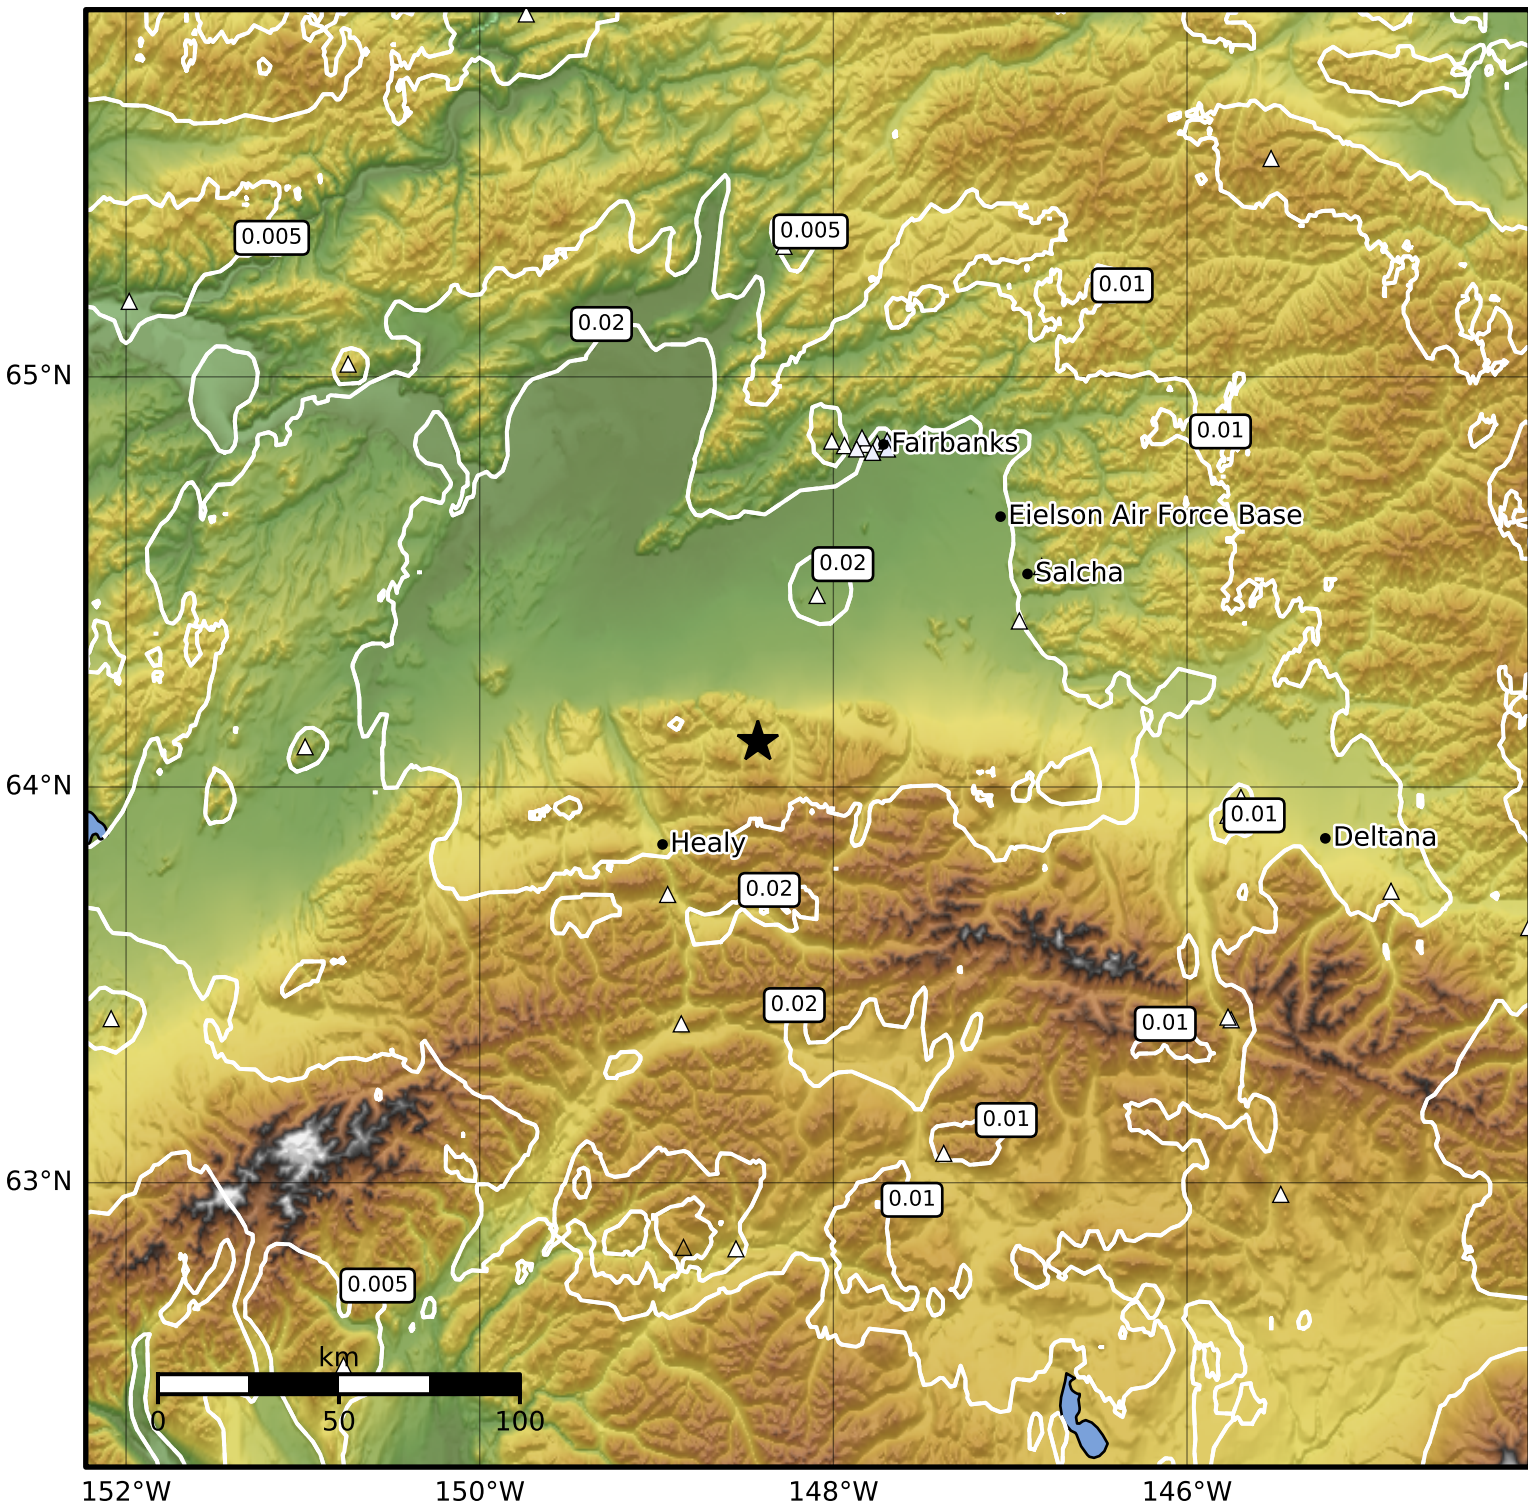

Peak Ground Velocity Map Alaska Earthquake Center
 ShakeMap: 39 km (24 miles) NE of Healy
 Sep 26, 2024 07:25:08 UTC M4.0 N64.11 W148.43 Depth: 115.1km ID:ak024cenf43c

PGV (cm/s)	0.1	0.2	0.5	1	2	5	10	20	50	100	200
------------	-----	-----	-----	---	---	---	----	----	----	-----	-----

Scale based on Worden et al. (2012)

Version 1: Processed 2024-09-26T07:58:35Z

△ Seismic Instrument ○ Reported Intensity

★ Epicenter